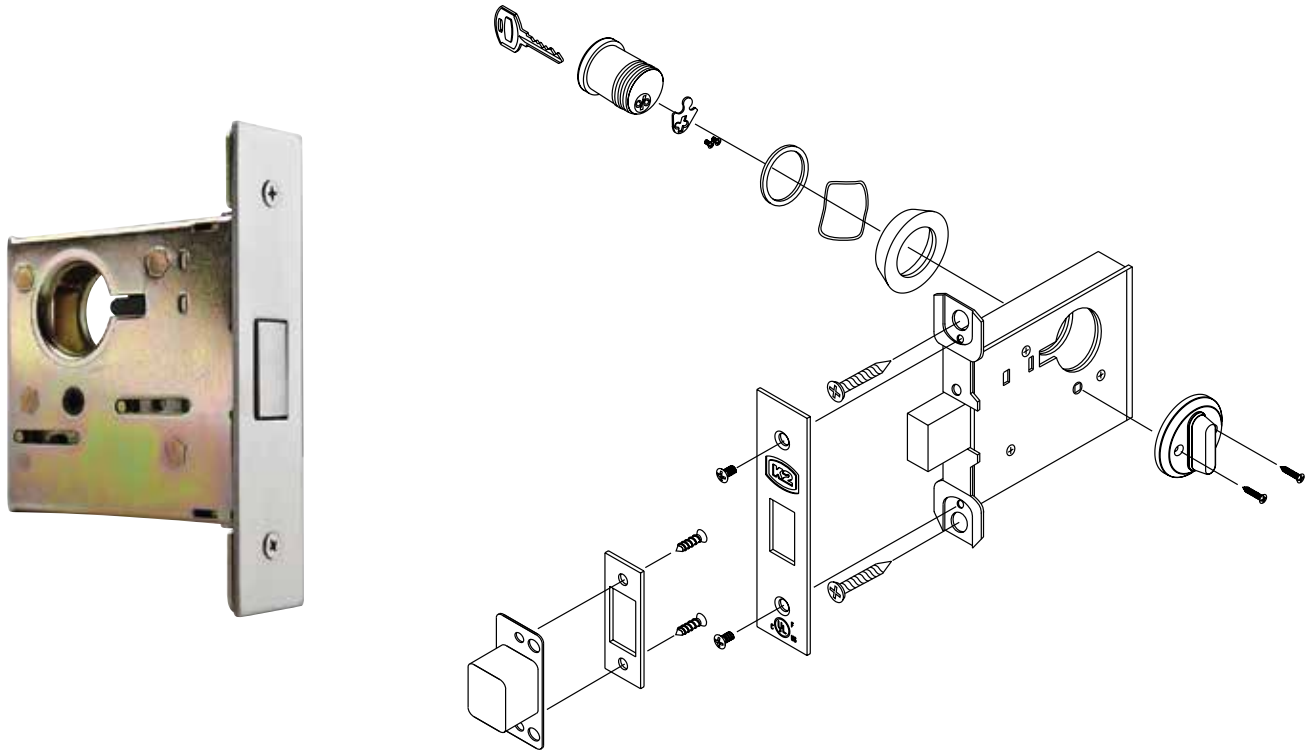

## QML 100 Series Grade 1 Heavy-Duty Mortise Deadlocks

Functions	ANSI		Description	Case Qty
<b>QML180</b> <i>Single Cylinder</i>	E06071		Deadbolt operated by key from outside and by turn from inside.	10
<b>QML182</b> <i>Double Cylinder</i>	E06061		Deadbolt operated by key from either side.	10
<b>QML184</b> <i>Cylinder Only</i>	E06061		Deadbolt operated by key from one side only.	10
<b>QML186</b> <i>Classroom*</i>	E06061		Deadbolt operated by key from outside. Turn on inside retracts but does not project the deadbolt.	10