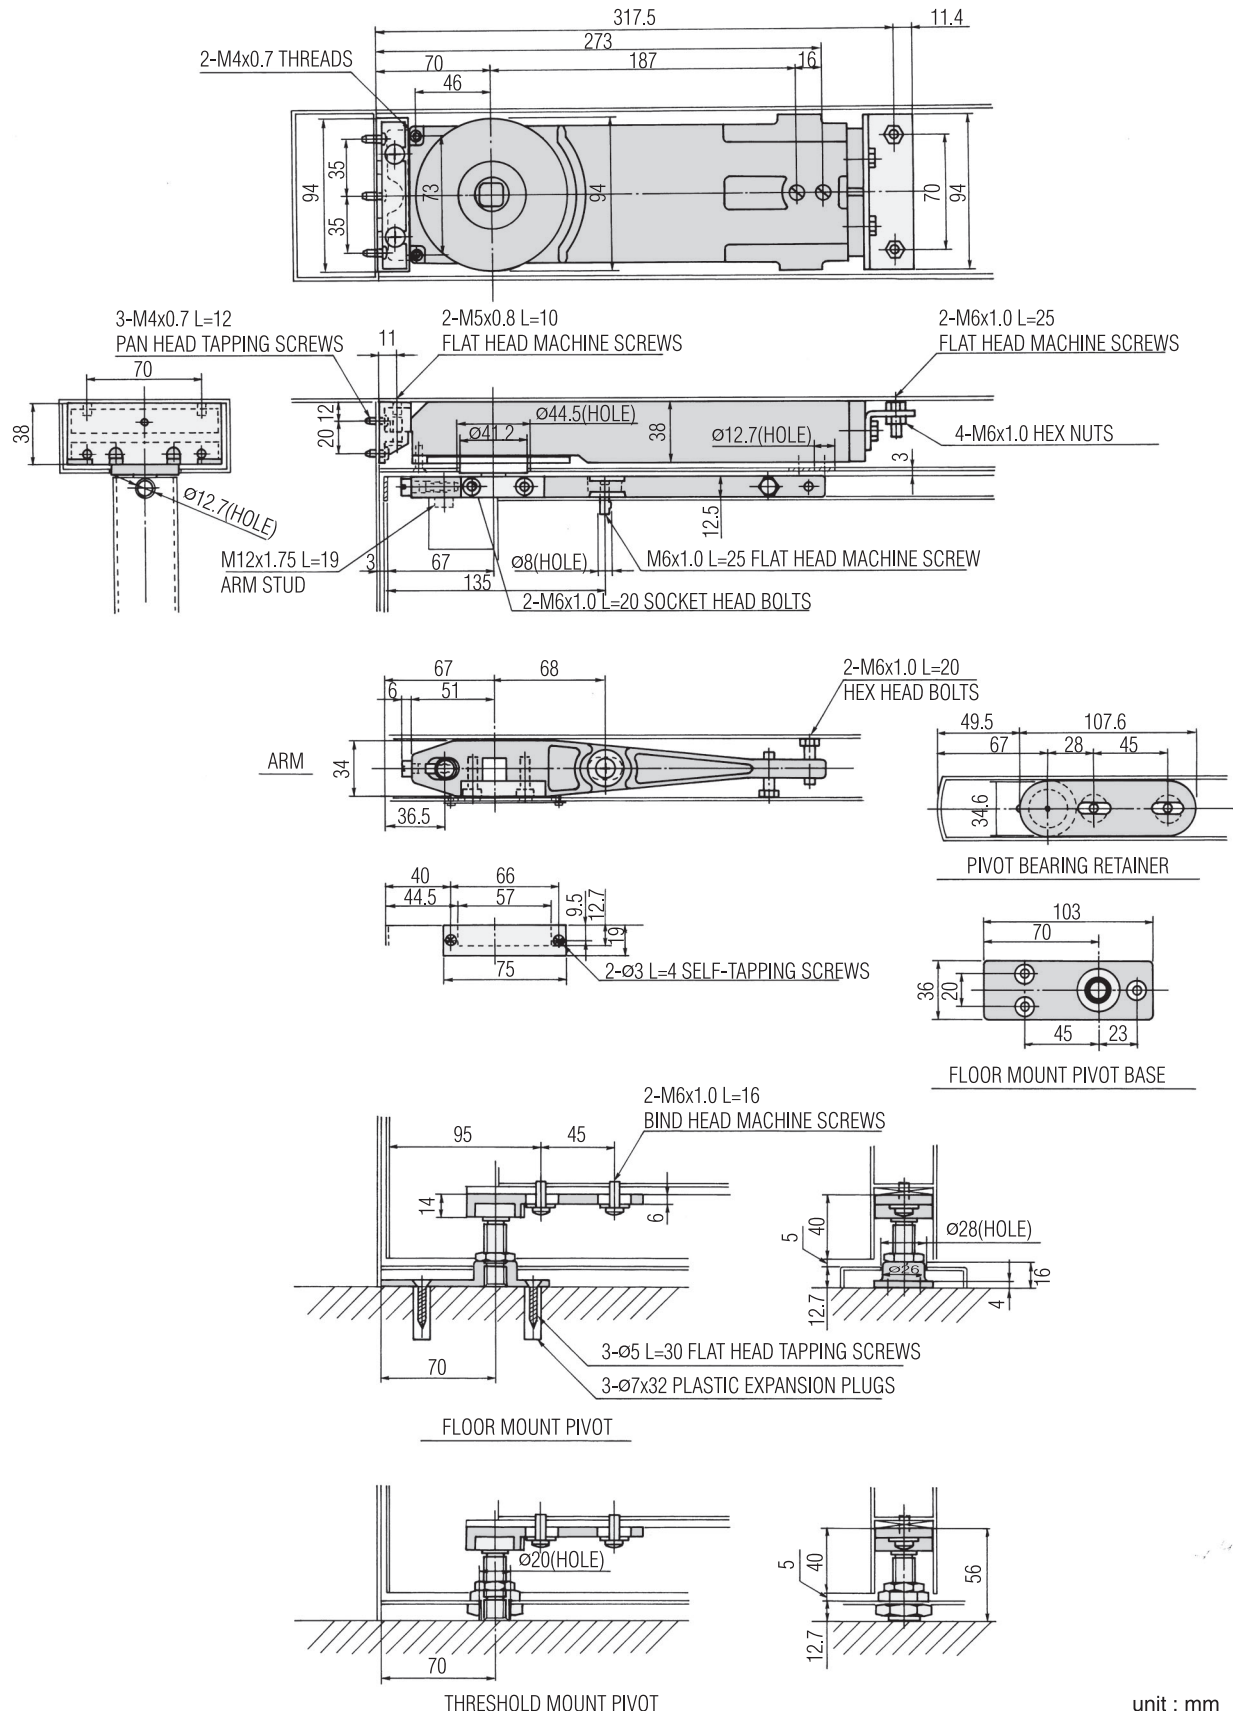

30 SERIES CONCEALED DOOR CLOSER INSTRUCTIONS

unit : mm