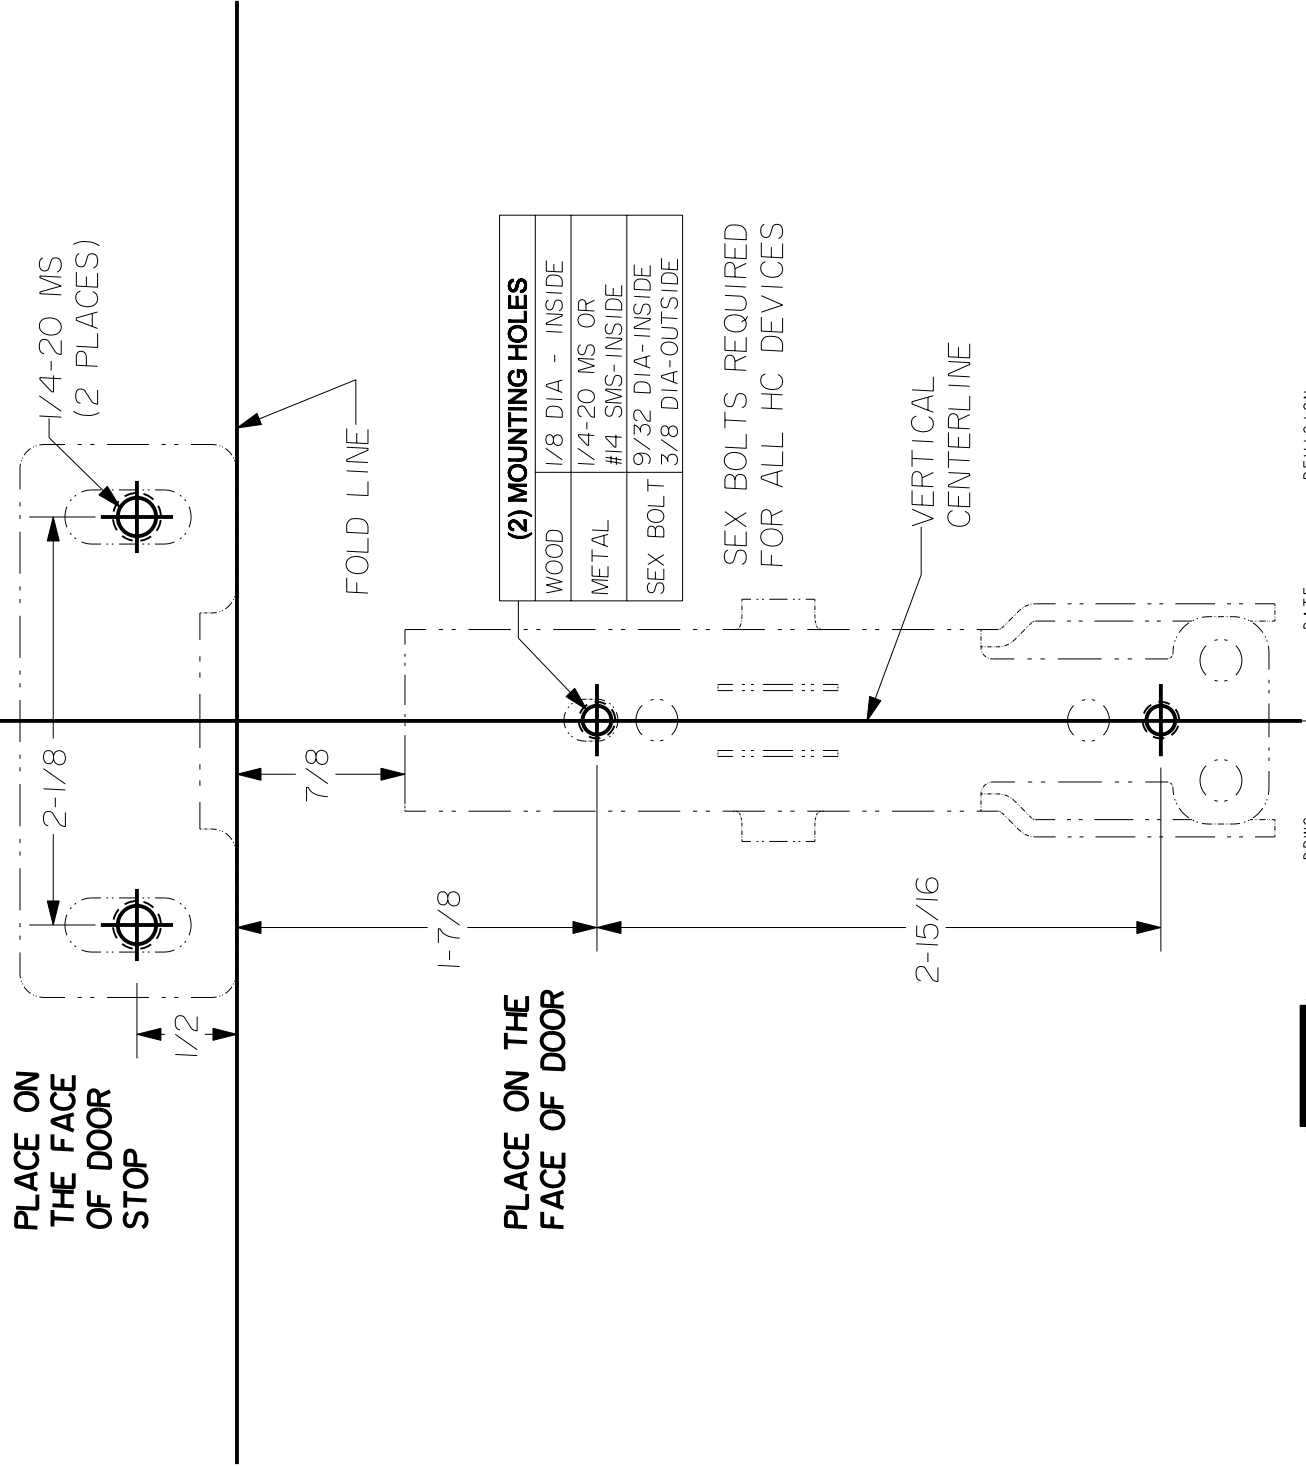

TOP LATCH
 SERIES: 2200, FL2200, 2200LBR, FL2200LBR
 22, FL22, 22LBR, FL22LBR, 200, FL200, 200LBR, FL200LBR
 5200, FL5200, 5200LBR, FL5200LBR

STANLEY

DRWG

01775-11-000

DATE

12/01/04

REVISION

B