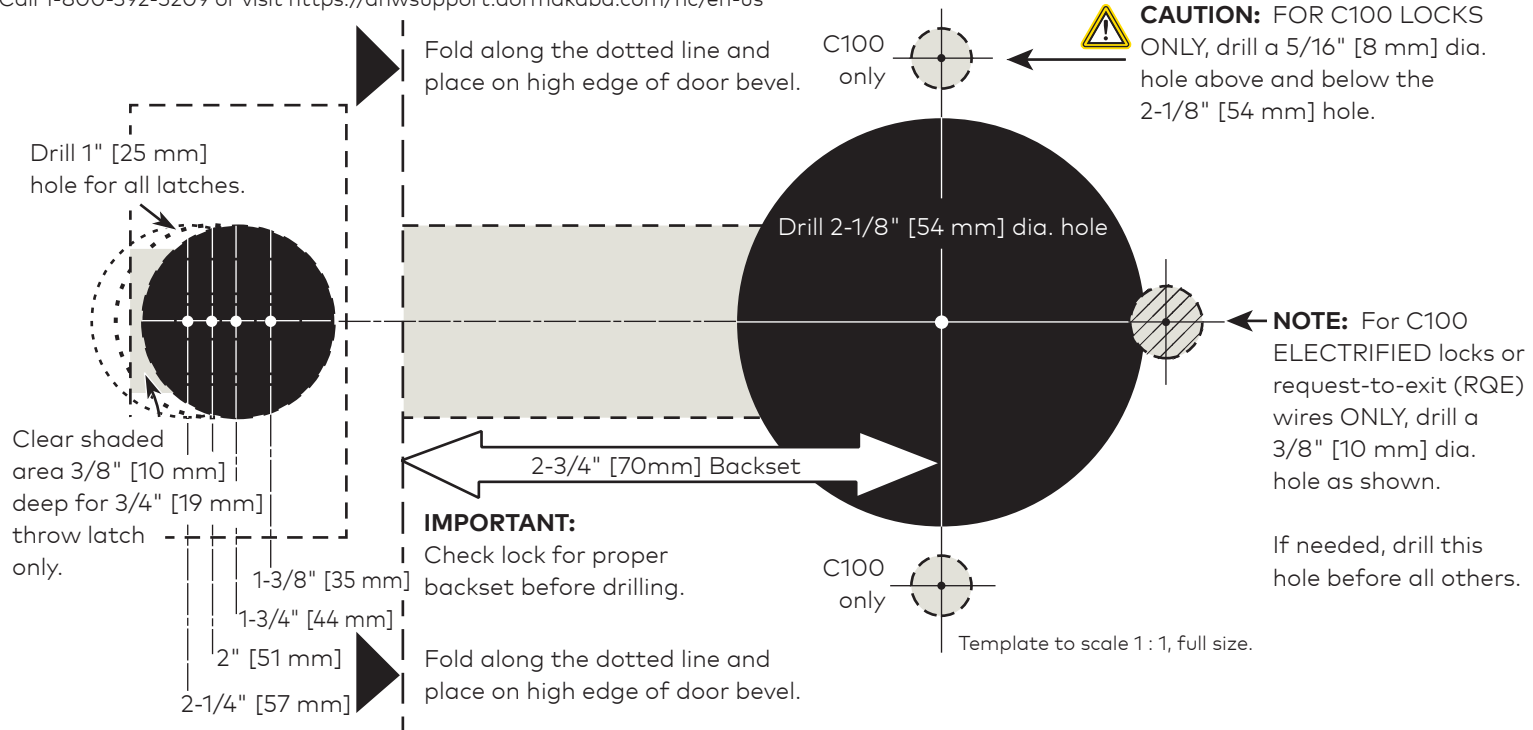

# Template: 2-3/4" [70 mm] backset C100 cylindrical locks with RQE

For online instructions, assistance or warranty information:  
Call 1-800-392-5209 or visit <https://dhwsupport.dormakaba.com/hc/en-us>

**IMPORTANT:**

Check lock for proper backset before drilling.

Fold along the dotted line and place on high edge of door bevel.