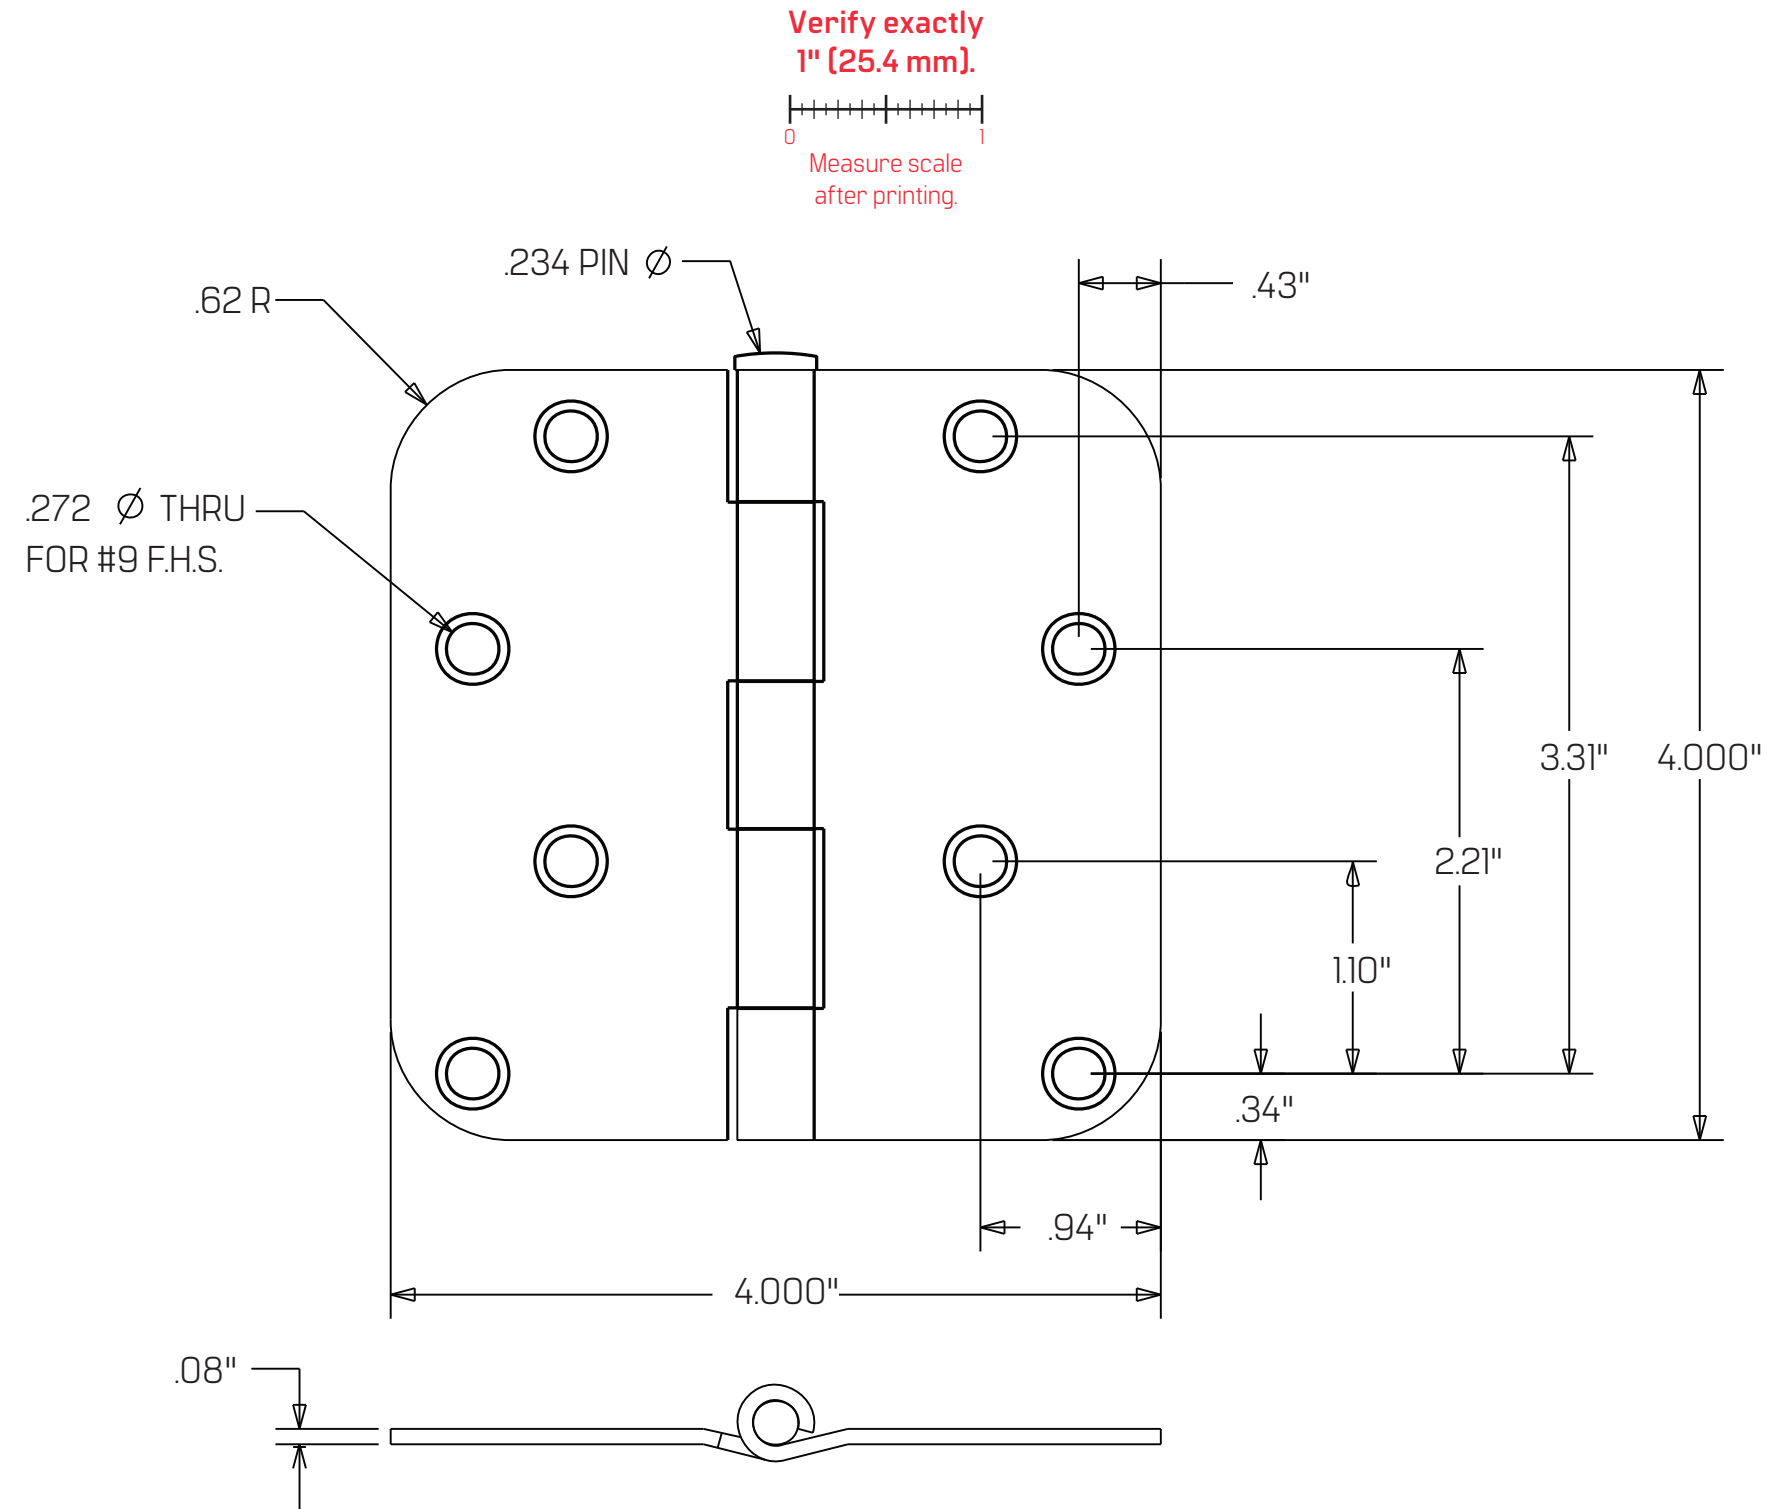

# BEST Class No. RD758 (4 x 4 Template)

For online instructions, assistance or warranty information:  
Call 1-800-392-5209 or visit <https://dhwsupport.dormakaba.com/hc/en-us>

Template is to scale 1:1, full size