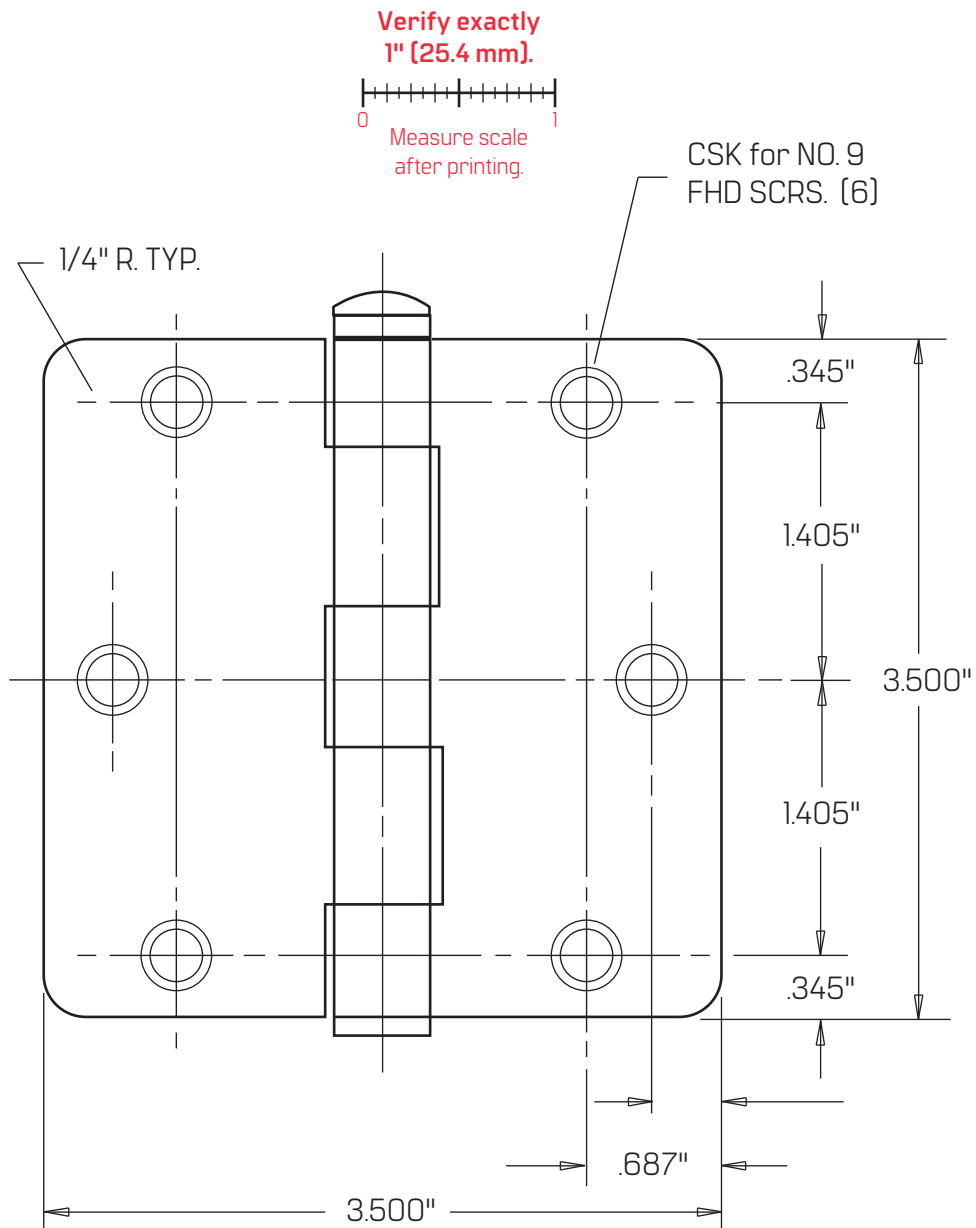

# BEST Class No. RD741 3.5 x 3.5 Template

For online instructions, assistance or warranty information:  
Call 1-800-392-5209 or visit <https://dhwsupport.dormakaba.com/hc/en-us>

Template is to scale 1:1, full size

STD. Swage is 0.062" between leaves.