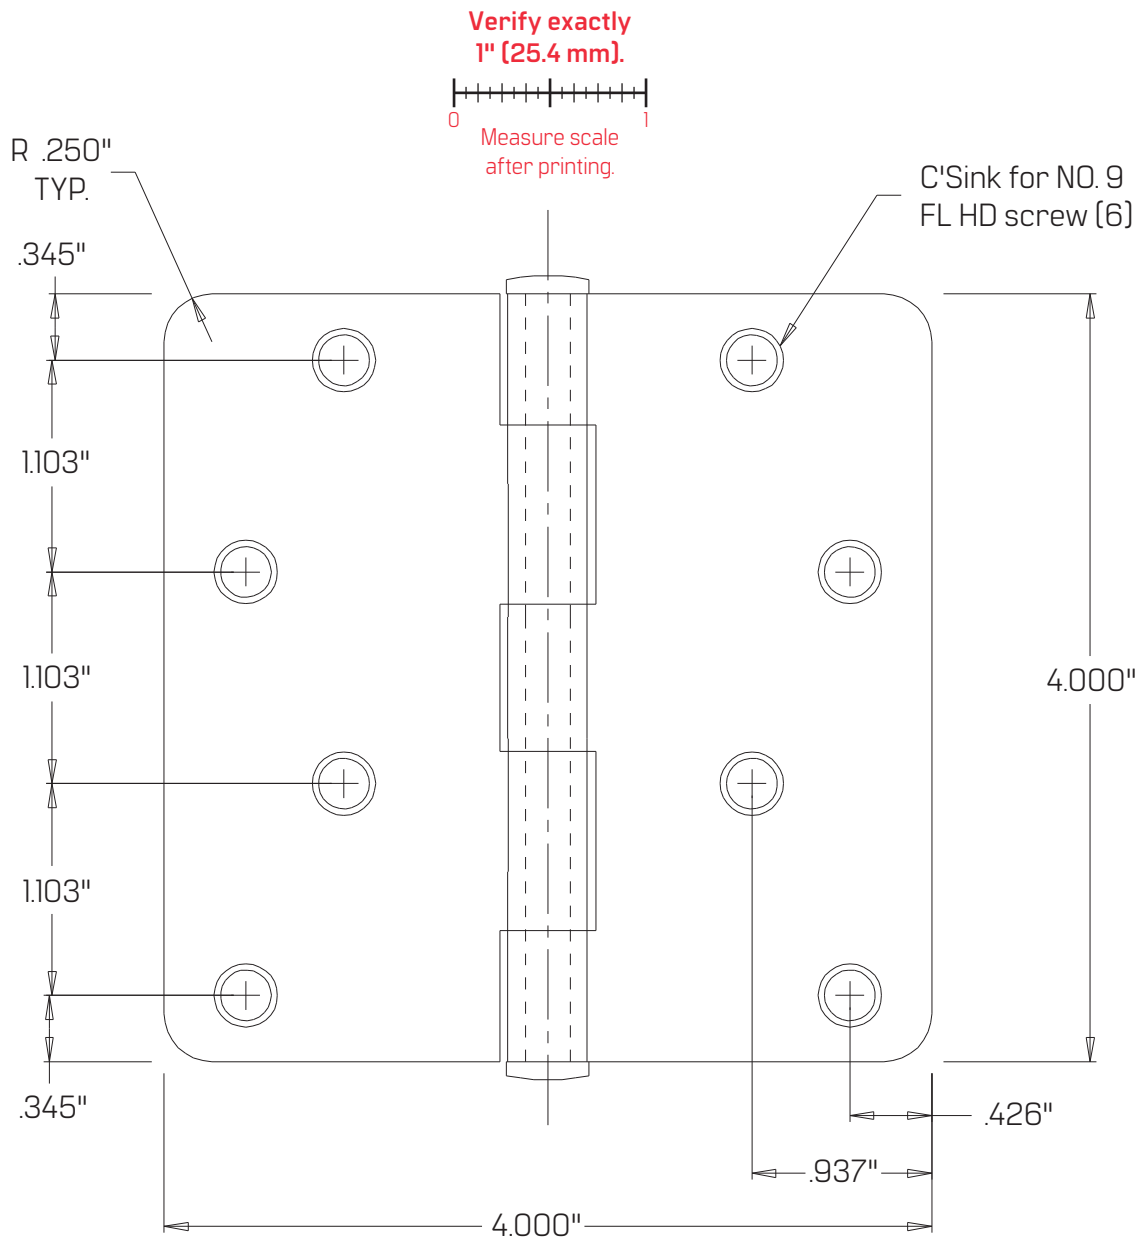

BEST Class No. RD741 4 x 4 Template

For online instructions, assistance or warranty information:
Call 1-800-392-5209 or visit <https://dhwsupport.dormakaba.com/hc/en-us>

Template is to scale 1:1, full size

STD. Swage is 0.062" between leaves.

MTL: 0.088"

DWG. U-11907