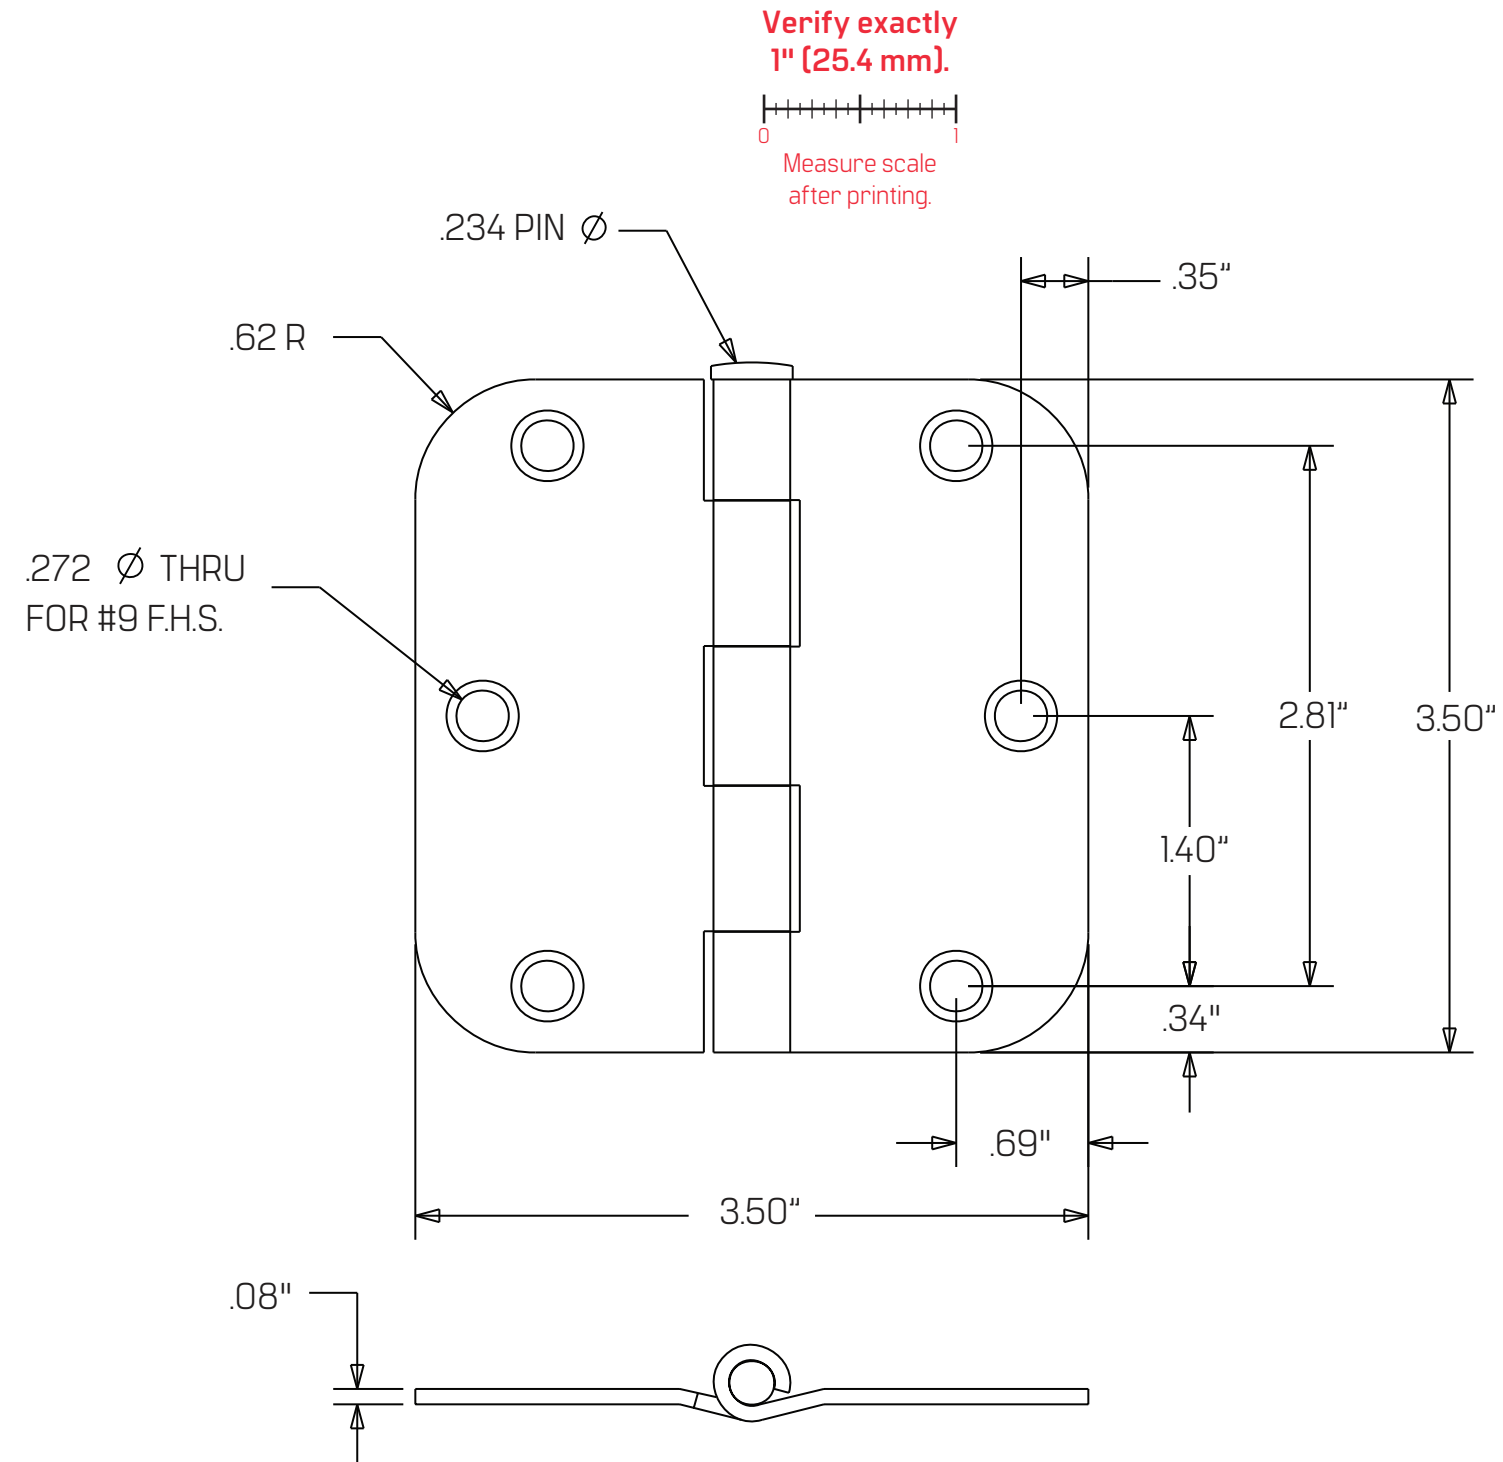

# BEST Class No. RD758 (3.5 x 3.5 Template)

For online instructions, assistance or warranty information:  
Call 1-800-392-5209 or visit <https://dhwsupport.dormakaba.com/hc/en-us>

Template is to scale 1:1, full size