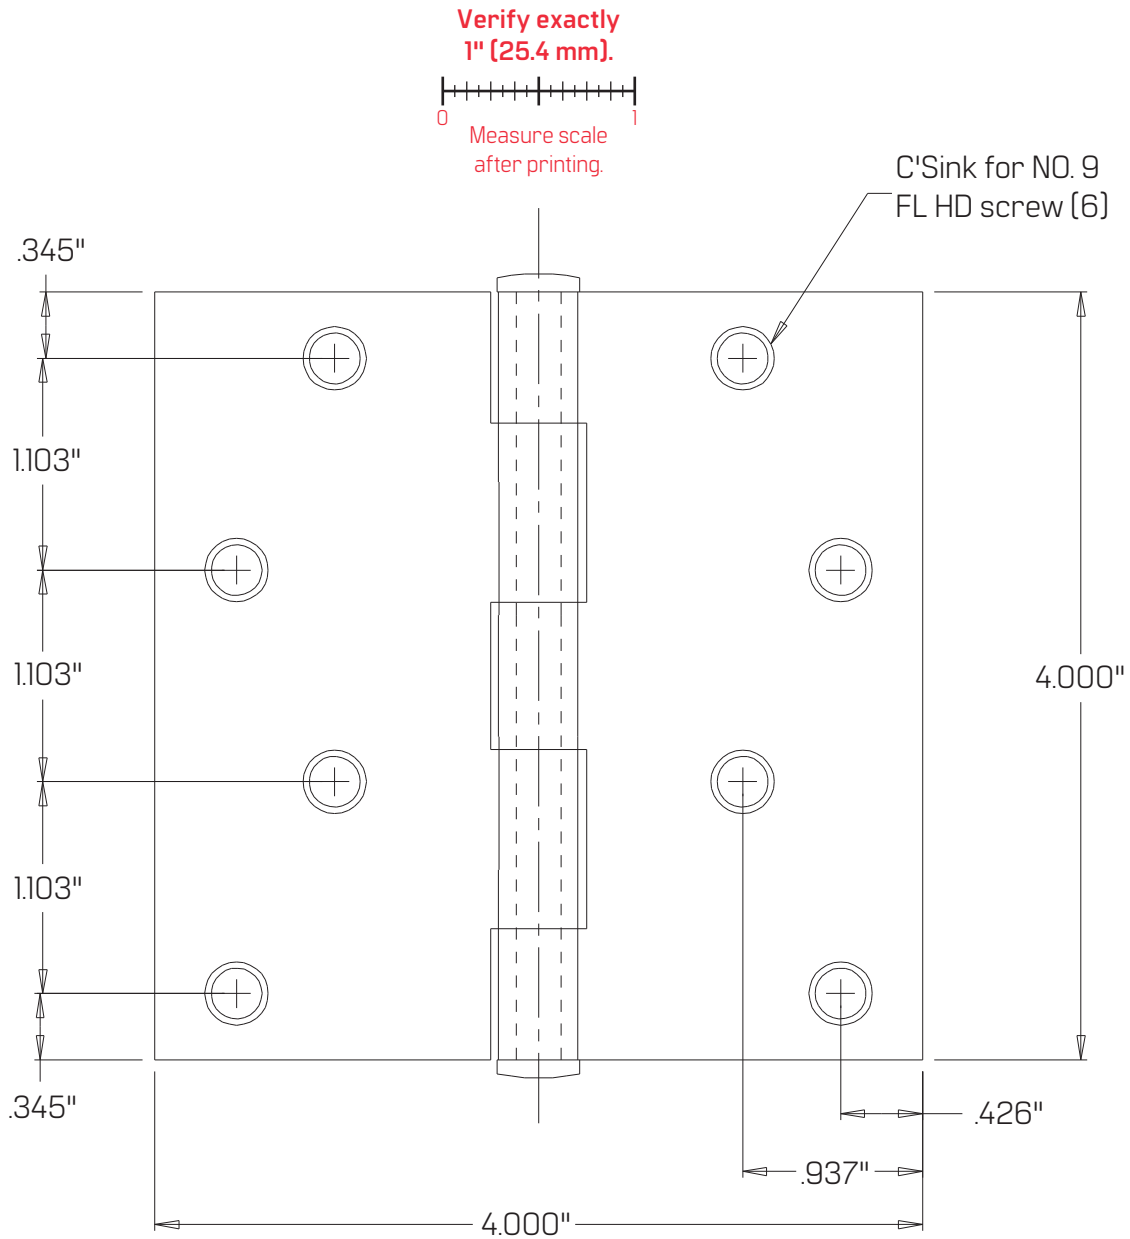

# BEST Class No. 741 4 x 4 Template

For online instructions, assistance or warranty information:  
Call 1-800-392-5209 or visit <https://dhwsupport.dormakaba.com/hc/en-us>

Template is to scale 1:1, full size

STD. Swage is 0.062" between leaves.

MTL: 0.088"

DWG. U-11907