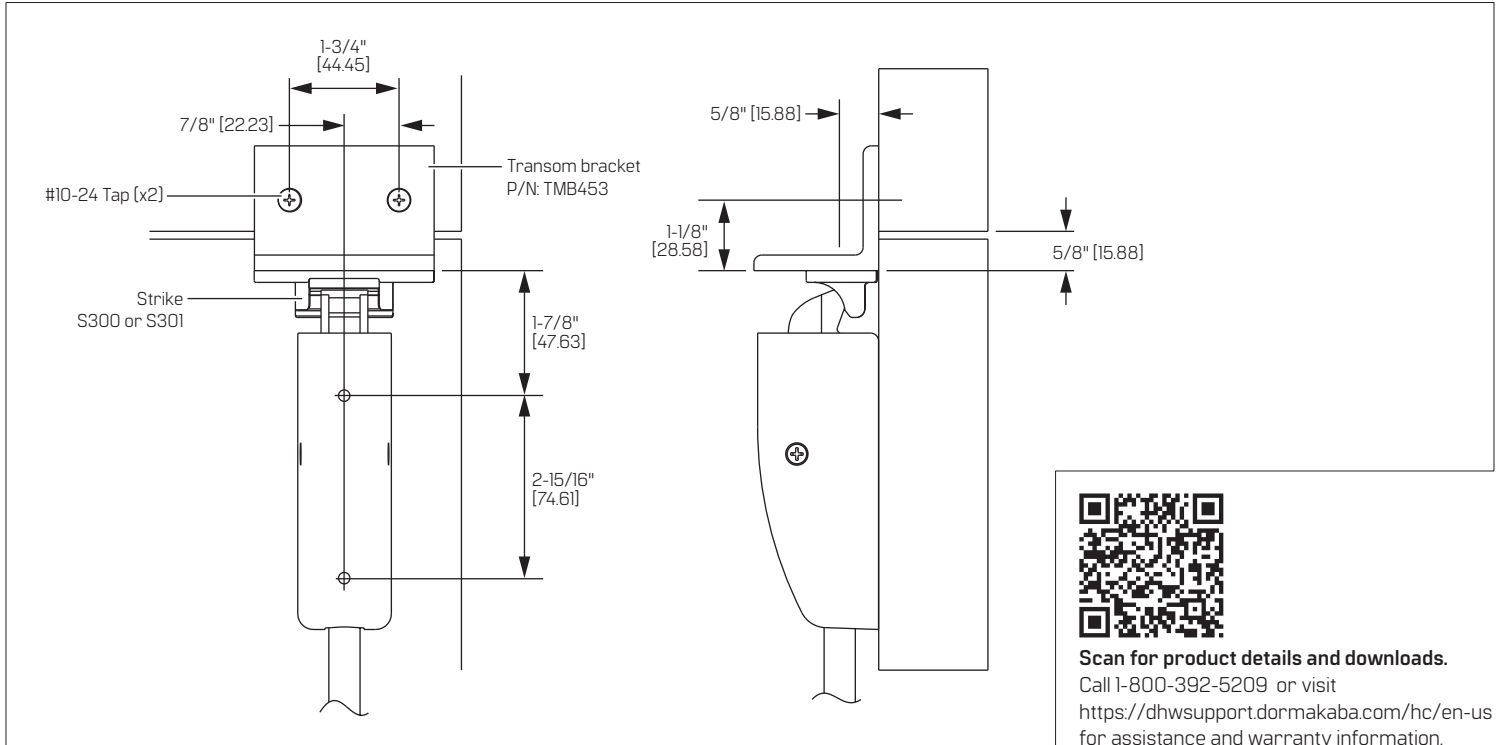

Transom Bracket (TMB) Specifications

Scan for product details and downloads.
Call 1-800-392-5209 or visit
<https://dhwsupport.dormakaba.com/hc/en-us>
for assistance and warranty information.