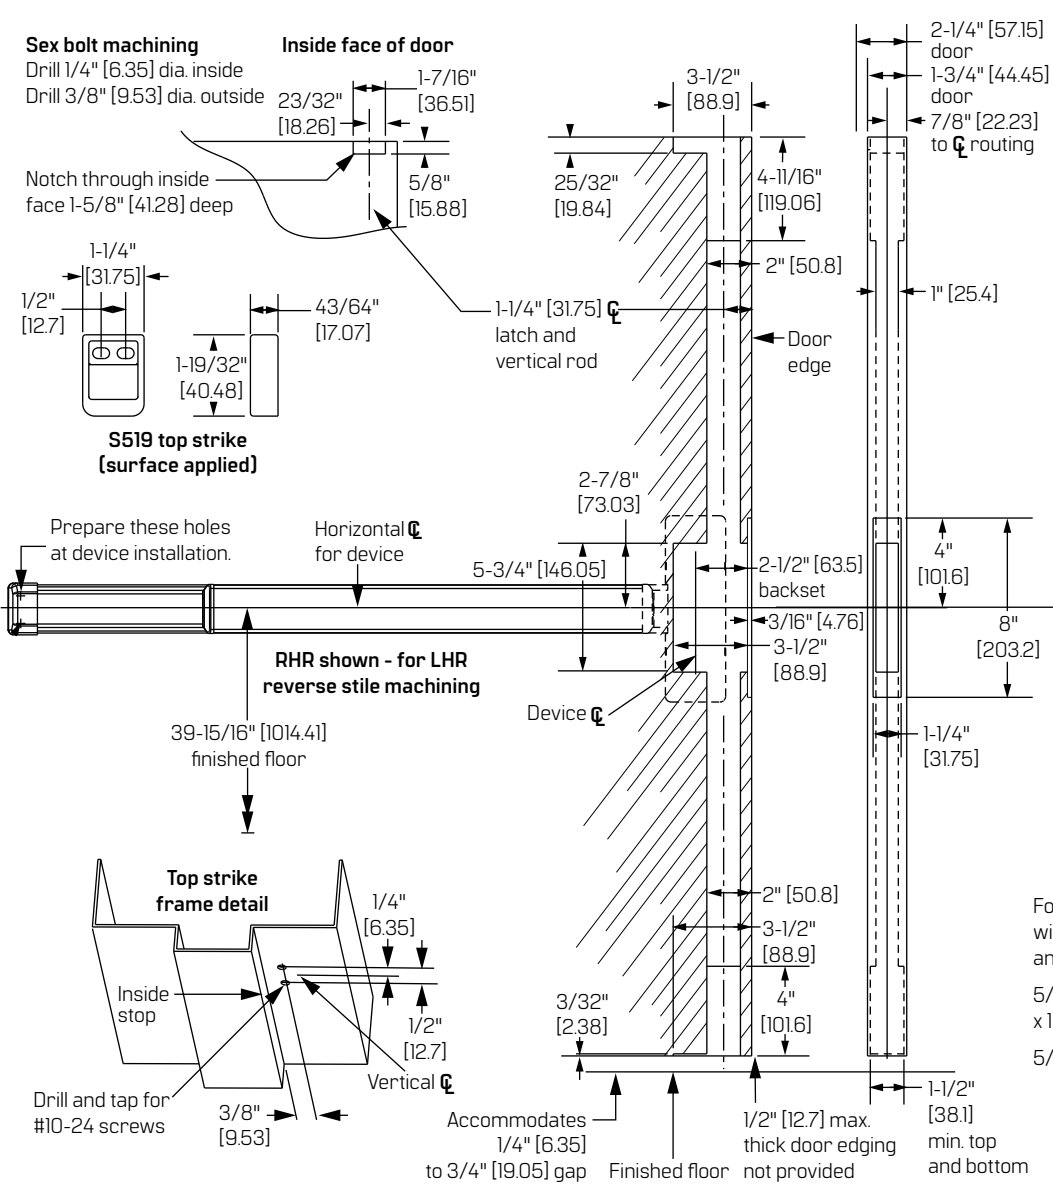

Series: 2700, FL2700 Concealed Vertical Rod Device – Trim Series: Exit Only, 1700, 4900 – Strike: S519, S460 – Wood Door Preparation

For online instructions, assistance or warranty information:
Call 1-800-392-5209 or visit <https://dhwsupport.dormakaba.com/hc/en-us>

A-hole (4) plcs.	Devices	Trims	B-hole	B1-hole	C1-hole
3/32" [2.38] dia. pilot inside only	2701, FL2701	Exit only	No	No	No
1/4" [6.35] dia. inside	2701, FL2701	1701, 4901			
3/8" [9.53] dia. outside x 1-3/8" [34.93] deep	2702, FL2702	1702, 4902			
	2703, FL2703	1703, 4903	5/8" [15.87] dia. inside only	1-3/8" [34.93] dia. outside only	Slot outside only
	2705, FL2705	1705			
	2708, FL2708	4908, V4908			
	2714, FL2714	4914	No	No	
	2715, FL2715	1715			

NOTE: "LETTER" at end of trim model number designates lever or grip style. Except as noted, lever or grip style has no effect on stile machining.