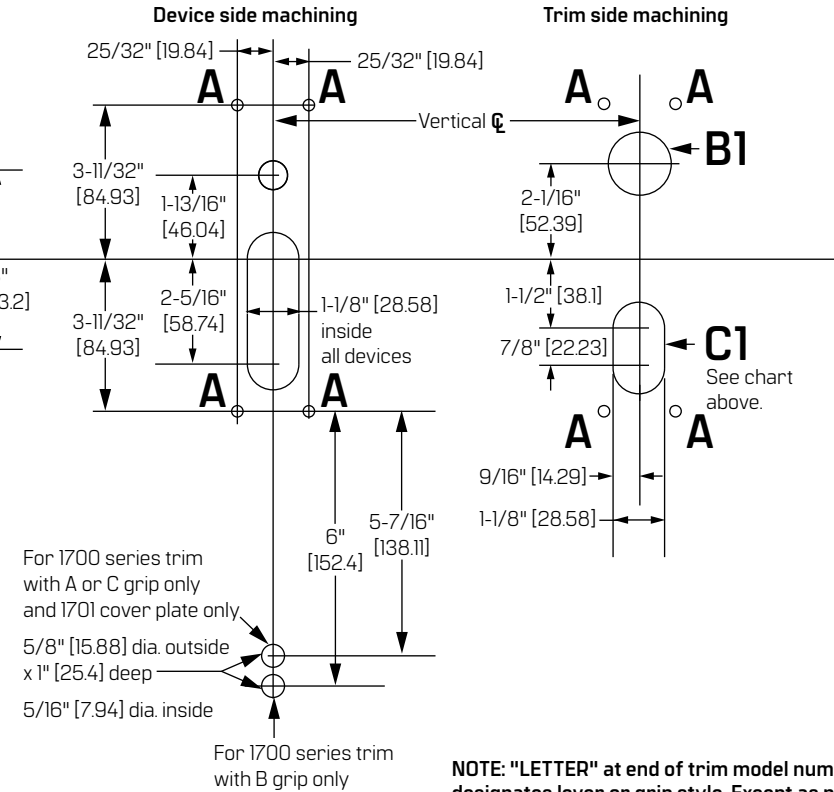

Series: 2700, FL2700 Concealed Vertical Rod Device – Trim Series: Exit Only, 1700, 4900 – Strike: S519, S460 – Wood Door Preparation

For online instructions, assistance or warranty information:
Call 1-800-392-5209 or visit <https://dhwsupport.dormakaba.com/hc/en-us>

A-hole (4) plcs.	Devices	Trims	B-hole	B1-hole	C1-hole
3/32" [2.38] dia. pilot inside only	2701, FL2701	Exit only	No	No	No
1/4" [6.35] dia. inside	2701, FL2701	1701, 4901			
3/8" [9.53] dia. outside x 1-3/8" [34.93] deep	2702, FL2702	1702, 4902			
	2703, FL2703	1703, 4903	5/8" [15.87] dia. inside only	1-3/8" [34.93] dia. outside only	Slot outside only
	2705, FL2705	1705			
	2708, FL2708	4908, V4908			
	2714, FL2714	4914	No	No	
	2715, FL2715	1715			

NOTE: "LETTER" at end of trim model number designates lever or grip style. Except as noted, lever or grip style has no effect on stile machining.