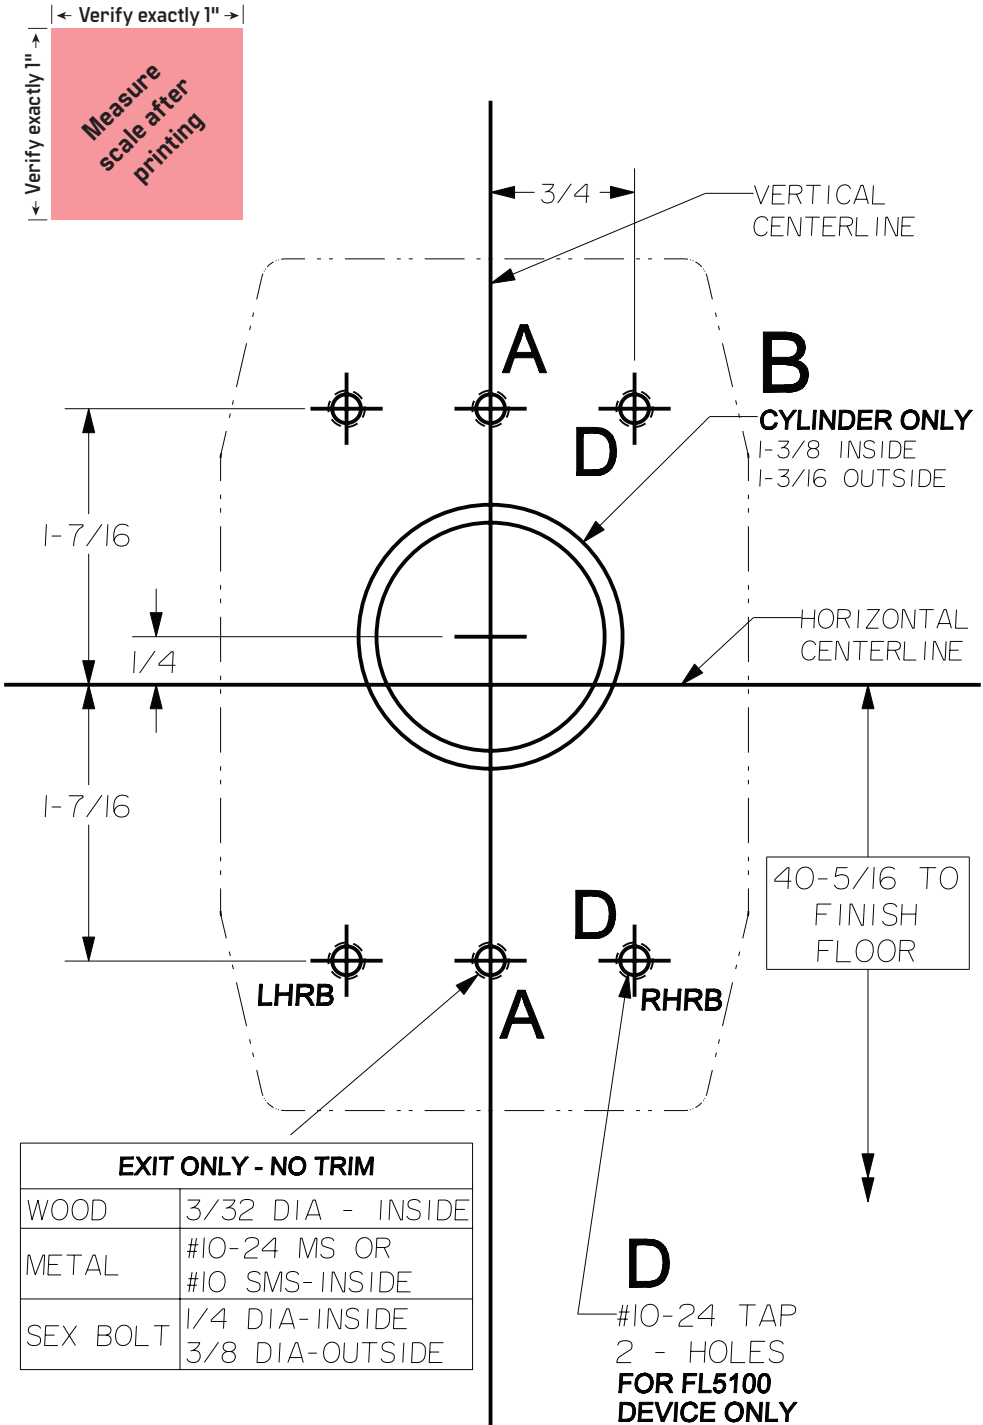

Lock Stile Case
5100, FL5100, 5200, FL5200, 5200LBR, FL5200LBR
Exit Only, Cylinder Only
***When Trim Is Specified See Trim Tape on Template**

Template to scale, 1:1, full size.

EXIT ONLY - NO TRIM	
WOOD	3/32 DIA - INSIDE
METAL	#10-24 MS OR #10 SMS-INSIDE
SEX BOLT	1/4 DIA-INSIDE 3/8 DIA-OUTSIDE