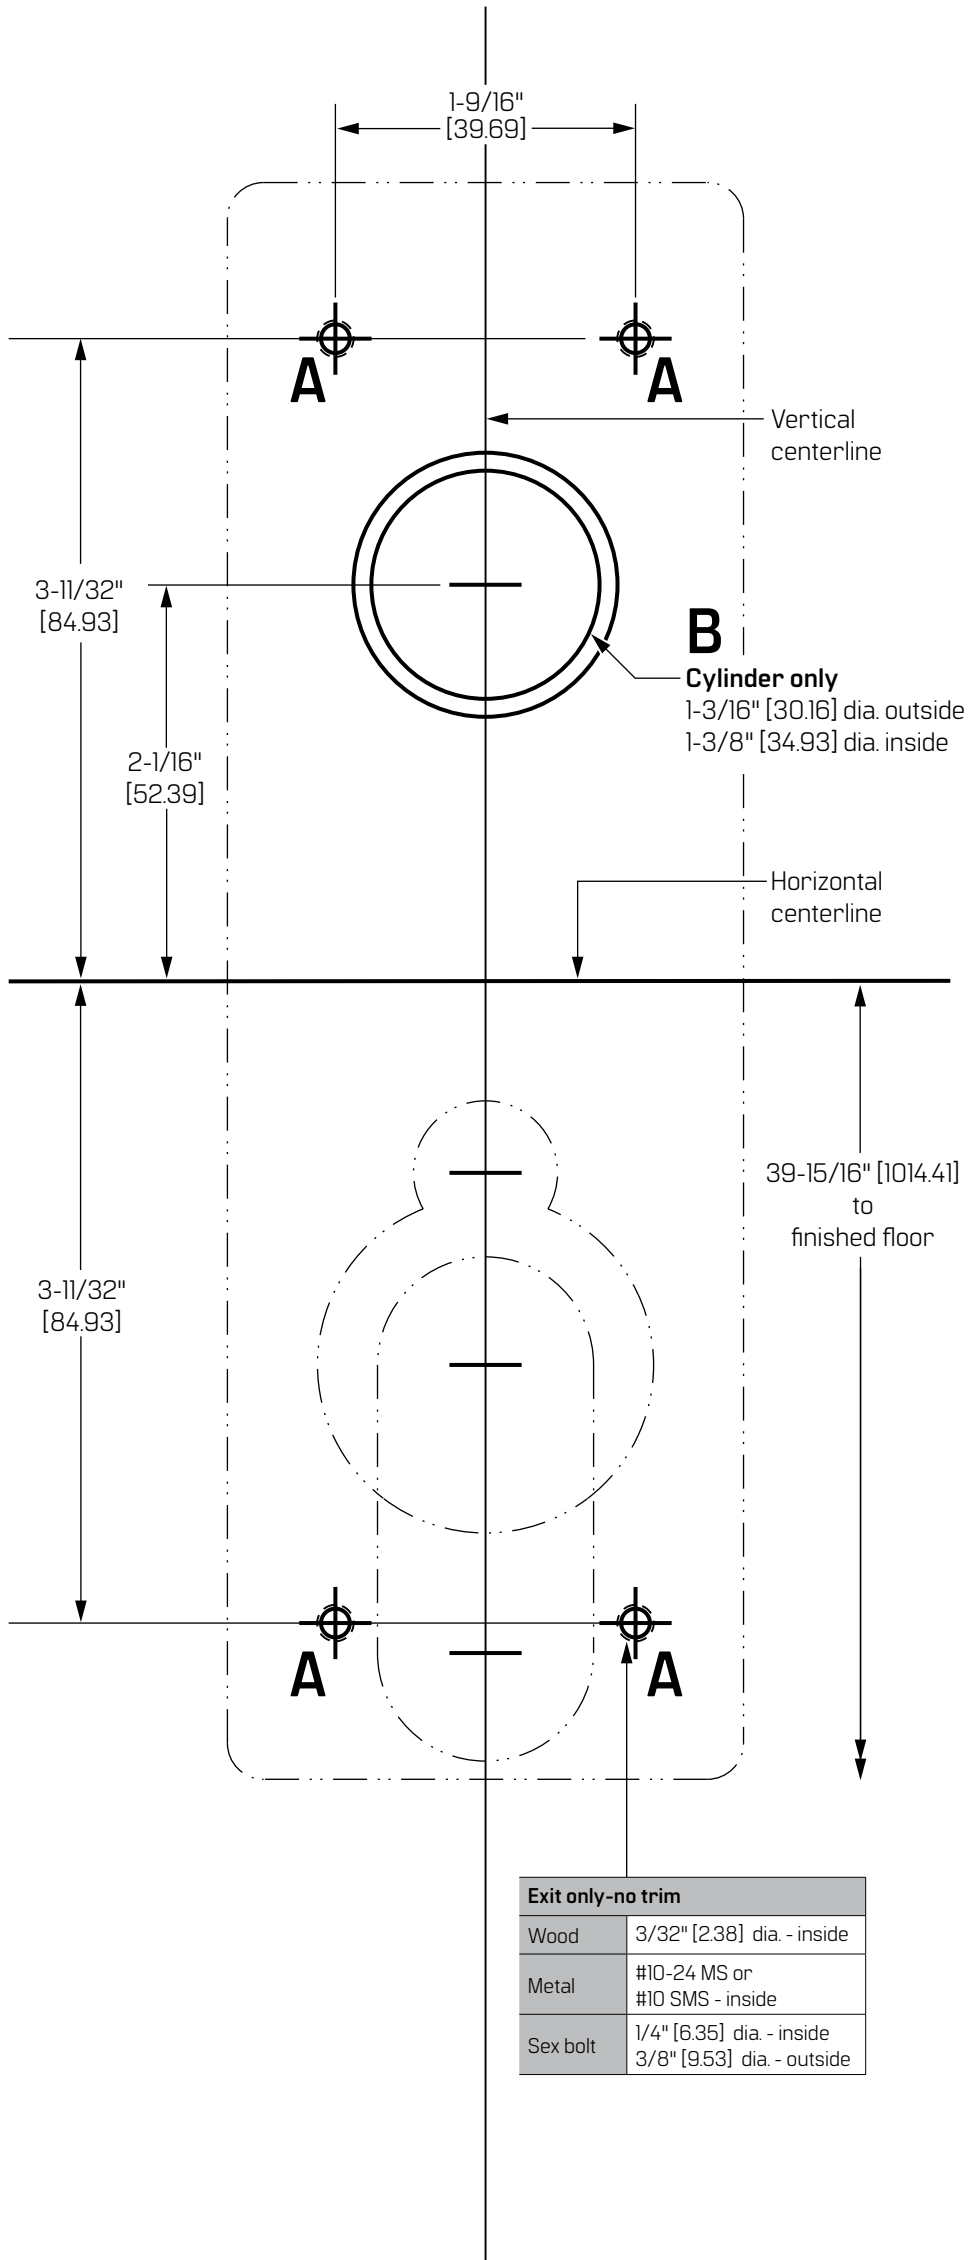

Lock Stile Case Series –
 2100, FL2100, 2200, FL2200, 2200LBR,
 FL2200LBR, 100, FL100, R100, FLR100, 200,
 FL200, 200LBR, FL200LBR

For online instructions, assistance or warranty information:
 Call 1-800-392-5209 or visit <https://dhwsupport.dormakaba.com/hc/en-us>

NOTE: When trim is specified, see trim's tape-on template.

Verify exactly
 1" [25.4 mm].

Measure scale after printing.
 Template is to scale 1:1, full-size.

Template is to scale 1:1, full-size.