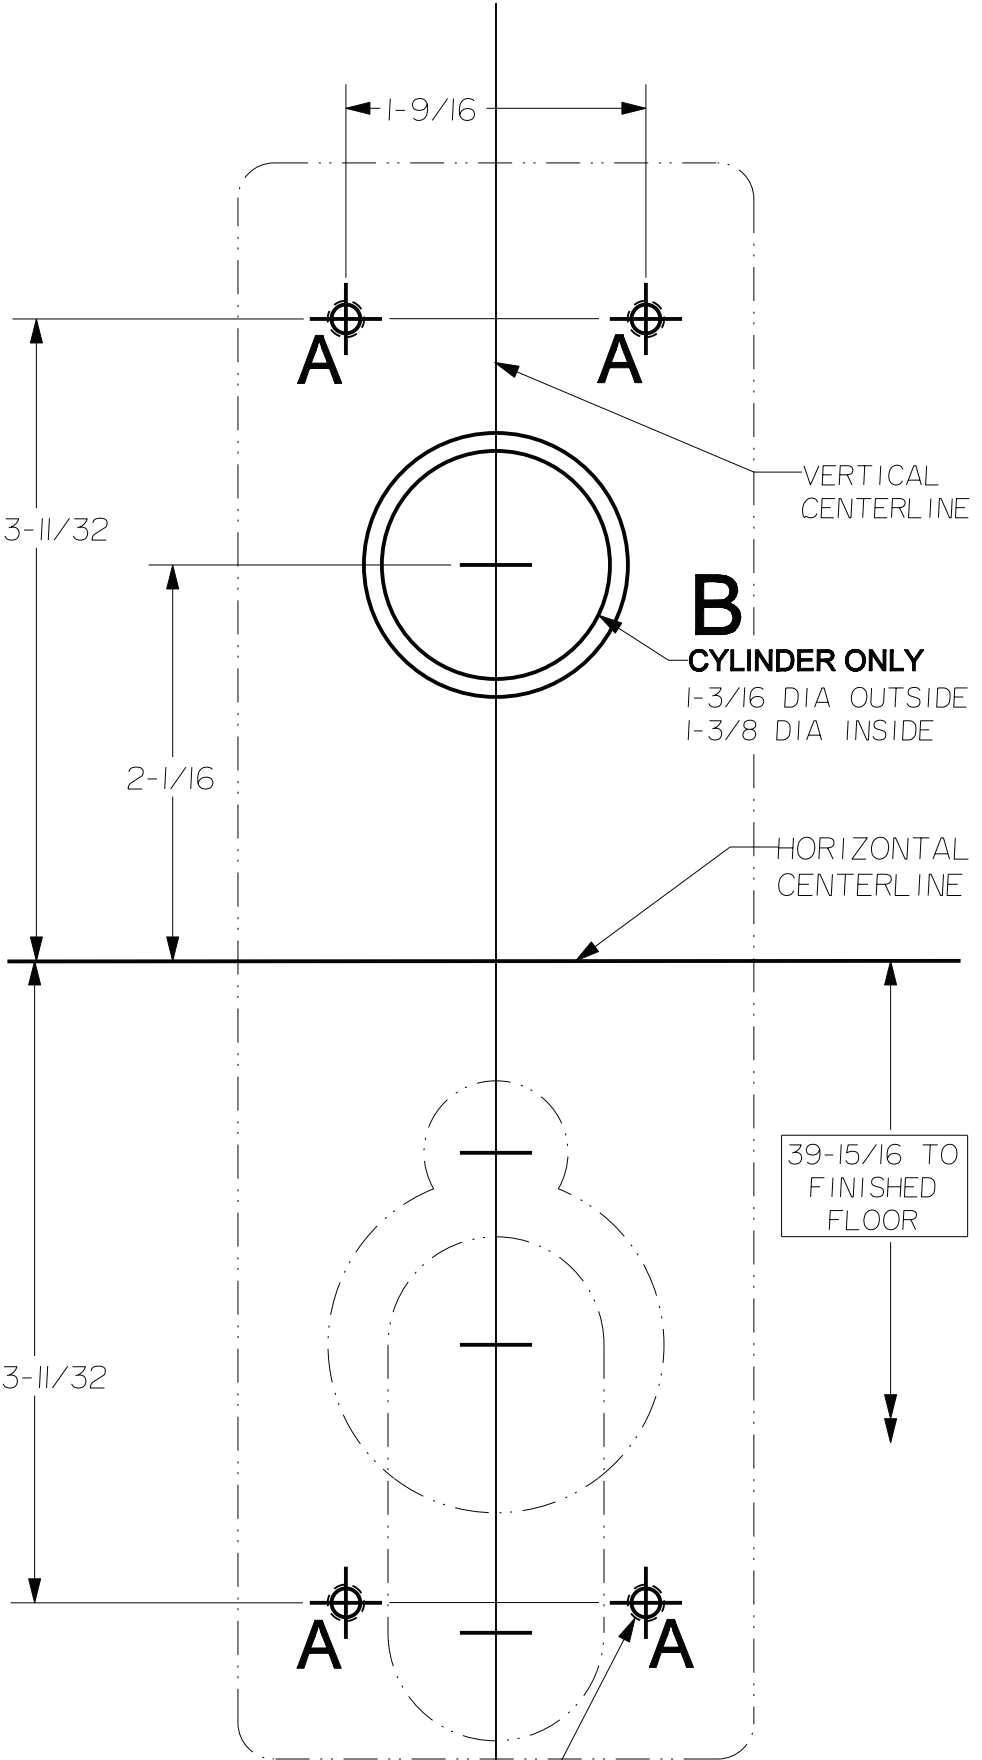

Lock Stile Case
Series: 2100, FL2100, 2200, FL2200, 2200LBR, FL2200LBR, 100, FL100, R100, FLR100, 200, FL200, 200LBR, FL200LBR
***When Trim Is Specified See Trim Tape on Template**

Template to scale, 1:1, full size.

EXIT ONLY - NO TRIM	
WOOD	3/32 DIA - INSIDE
METAL	#10-24 MS OR #10 SMS- INSIDE
SEX BOLT	1/4 DIA-INSIDE 3/8 DIA-OUTSIDE

← Verify exactly 1" →

Measure scale after printing

← Verify exactly 1" →