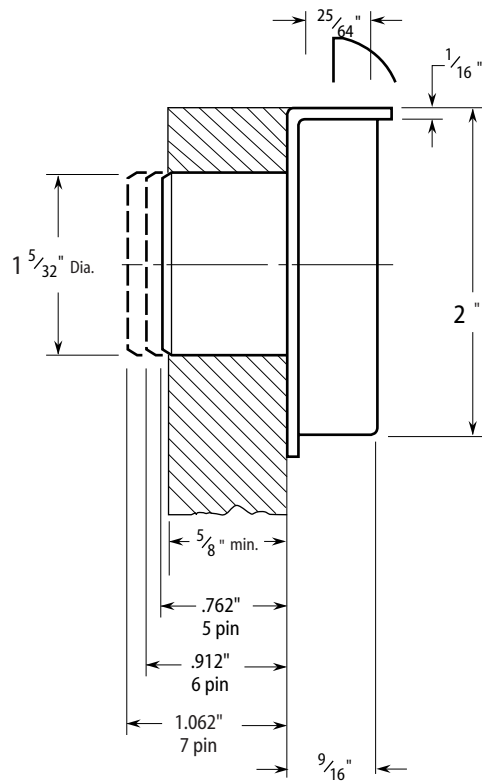

Installation Specifications for 5L7RL Cabinet Lock

dormakaba Group

Template Number: L12
Series: 5L
Backset: 7/8"
Door Thickness: 5/8" - 1"

DO NOT SCALE

Screw	For wood or metal doors
Mounting screws (2)	#8 X 5/8" RH sheet metal screws
Strike screws (2)	#5 X 5/8" FH sheet metal screws