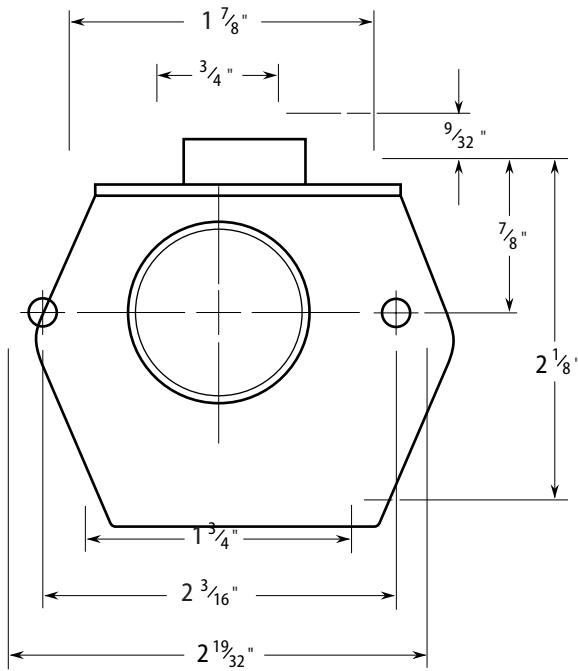

Installation Specifications for 5L7RL Cabinet Lock

dormakaba Group

Template Number: L12
Series: 5L
Backset: 7/8"
Door Thickness: 5/8" - 1"

DO NOT SCALE

Screw	For wood or metal doors
Mounting screws (2)	#8 X 5/8" RH sheet metal screws
Strike screws (2)	#5 X 5/8" FH sheet metal screws