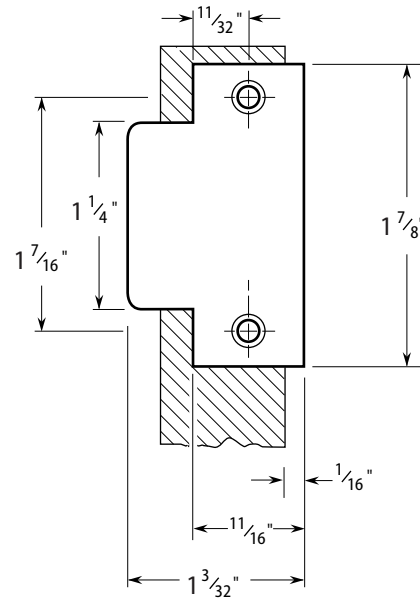

Installation Specifications for 5L7RL Cabinet Lock

dormakaba Group

Template Number: L12
Series: 5L
Backset: 7/8"
Door Thickness: 5/8" - 1"

DO NOT SCALE

Screw	For wood or metal doors
Mounting screws (2)	#8 X 5/8" RH sheet metal screws
Strike screws (2)	#5 X 5/8" FH sheet metal screws