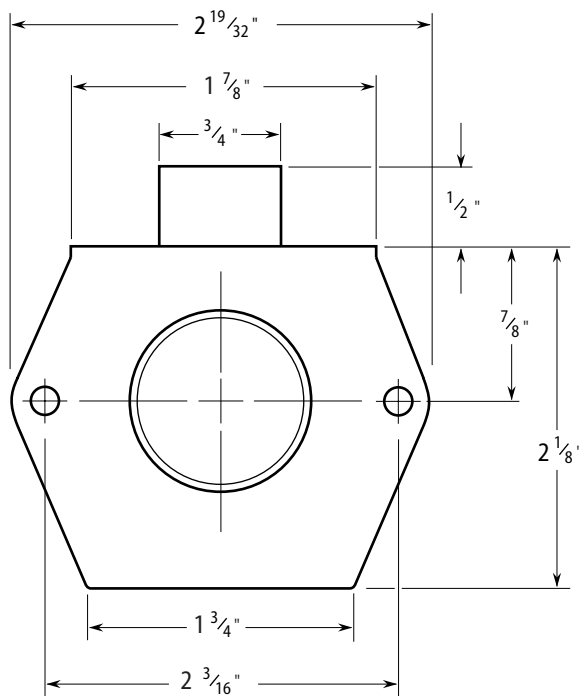

Installation Specifications for 5L7RD Cabinet Lock

dormakaba Group

Template Number: L14
Series: 5L
Backset: 7/8"
Door Thickness: 5/8" - 1"

DO NOT SCALE

Screw	For wood or metal doors
Mounting screws (2)	#8 X 5/8" RH sheet metal screws
Strike screws (2)	#5 X 5/8" RH sheet metal screws