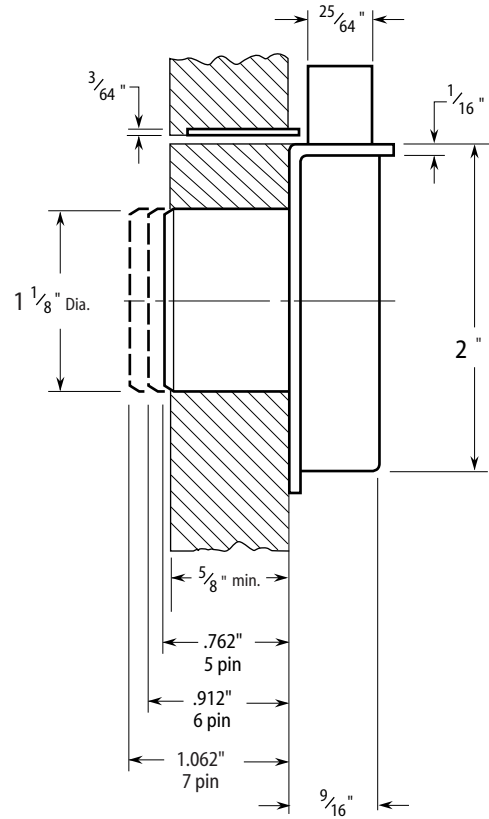

Installation Specifications for 5L7RD Cabinet Lock

dormakaba Group

Template Number: L14
Series: 5L
Backset: 7/8"
Door Thickness: 5/8" - 1"

DO NOT SCALE

Screw	For wood or metal doors
Mounting screws (2)	#8 X 5/8" RH sheet metal screws
Strike screws (2)	#5 X 5/8" RH sheet metal screws