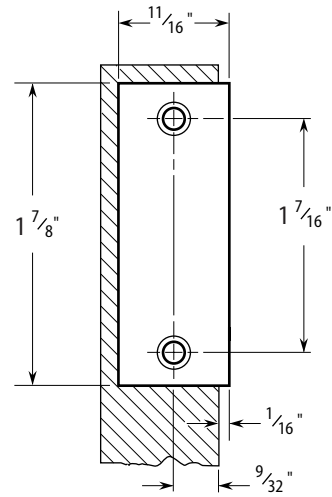

Installation Specifications for 5L7RD Cabinet Lock

dormakaba Group

Template Number: L14
Series: 5L
Backset: 7/8"
Door Thickness: 5/8" - 1"

DO NOT SCALE

Screw	For wood or metal doors
Mounting screws (2)	#8 X 5/8" RH sheet metal screws
Strike screws (2)	#5 X 5/8" RH sheet metal screws