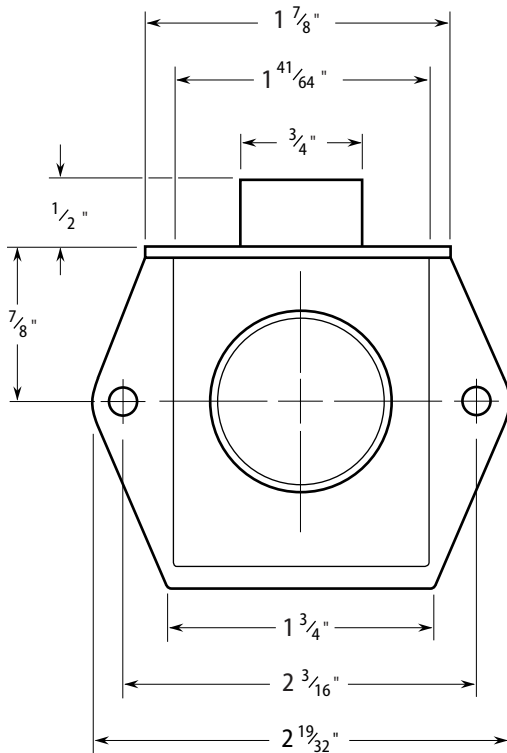

Installation Specifications for 5L7MD Cabinet Lock

Template Number: L11
Series: 5L
Backset: 7/8"
Door Thickness: 21/32" - 1 1/2"

DO NOT SCALE

Screw	For wood or metal doors
Mounting screws (2)	#8 X 5/8" RH sheet metal screws
Strike screws (2)	#5 X 5/8" FH sheet metal screws