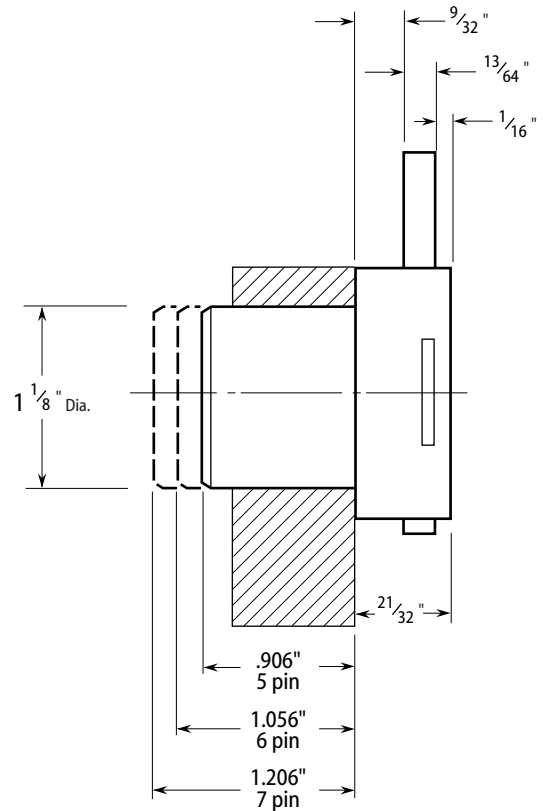

# Installation Specifications for 3L7RD Cabinet Lock

**Template Number:** L08  
**Series:** 3L  
**Backset:** 7/8"  
**Door Thickness:** 1 3/16" max

Screw	For wood or metal doors
Mounting screws (4)	#8 X 1" RH sheet metal screws