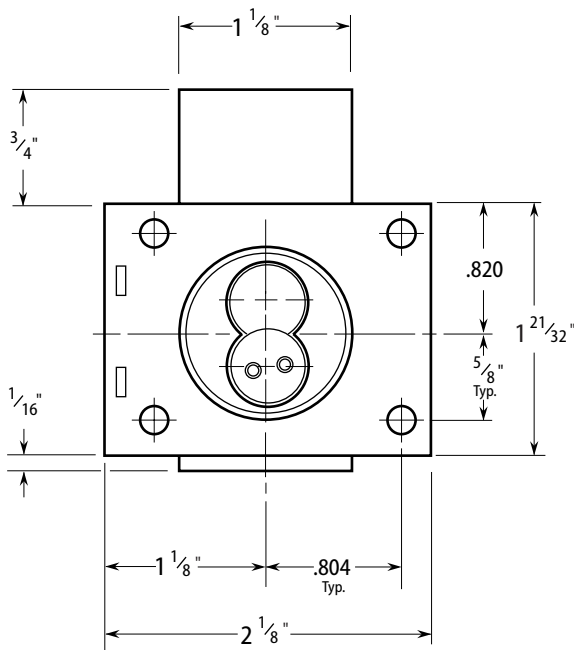

# Installation Specifications for 3L7RD Cabinet Lock

**Template Number:** L08  
**Series:** 3L  
**Backset:** 7/8"  
**Door Thickness:** 1 3/16" max

Screw	For wood or metal doors
Mounting screws (4)	#8 X 1" RH sheet metal screws