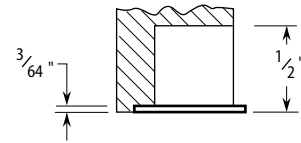

Installation Specifications for 5L7MD Cabinet Lock

dormakaba Group

Template Number: L03
Series: 55L
Backset: 7/8"
Door Thickness: 21/32" - 1 1/2"

DO NOT SCALE

Screw	For wood or metal doors
Mounting screws (2)	#8 X 5/8" FH sheet metal screws
Strike screws (2)	#5 X 5/8" FH sheet metal screws