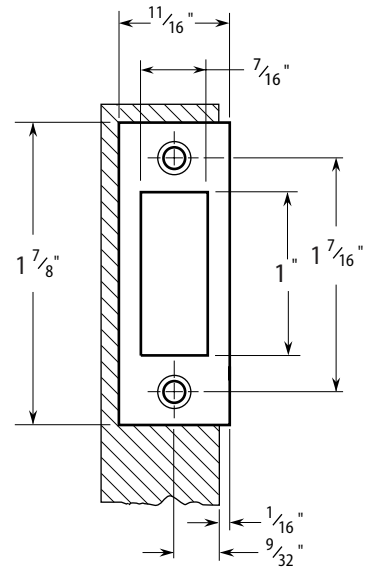

Installation Specifications for 5L7MD Cabinet Lock

dormakaba Group

Template Number: L03
Series: 55L
Backset: 7/8"
Door Thickness: 21/32" - 1 1/2"

DO NOT SCALE

Screw	For wood or metal doors
Mounting screws (2)	#8 X 5/8" FH sheet metal screws
Strike screws (2)	#5 X 5/8" FH sheet metal screws