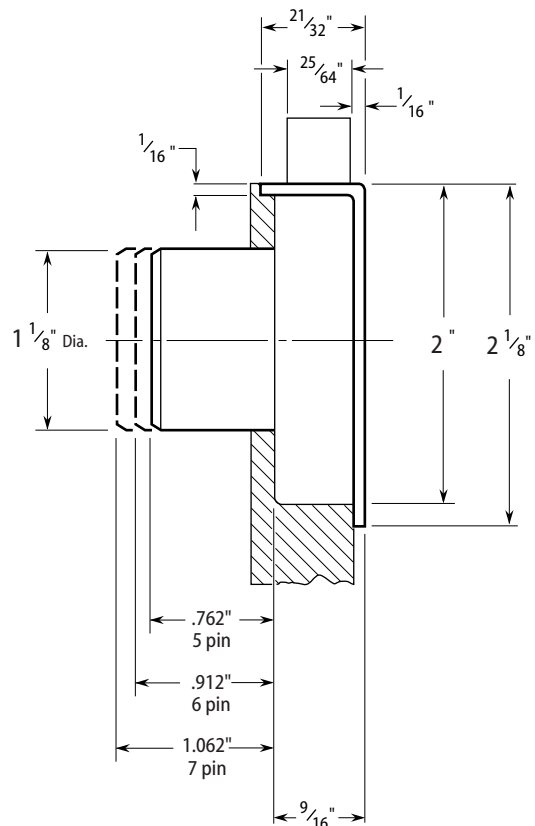

Installation Specifications for 5L7MD Cabinet Lock

dormakaba Group

Template Number: L03
Series: 55L
Backset: 7/8"
Door Thickness: 21/32" - 1 1/2"

DO NOT SCALE

Screw	For wood or metal doors
Mounting screws (2)	#8 X 5/8" FH sheet metal screws
Strike screws (2)	#5 X 5/8" FH sheet metal screws