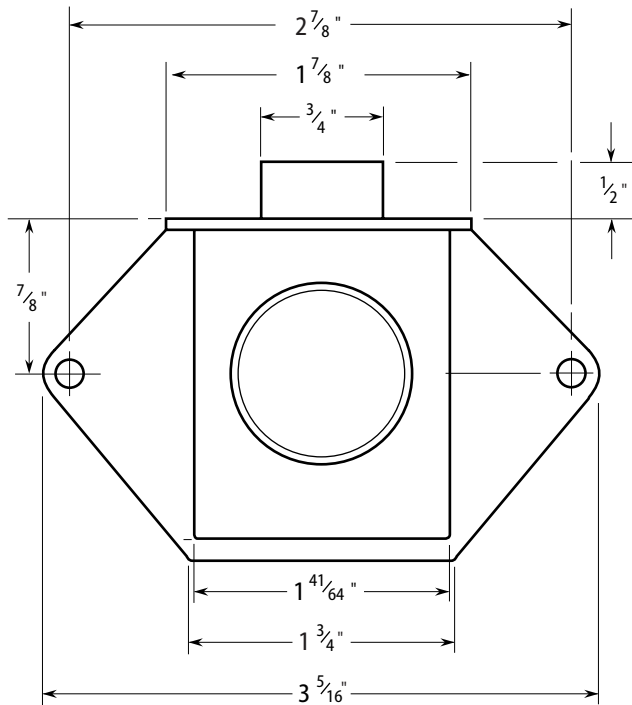

Installation Specifications for 5L7MD Cabinet Lock

dormakaba Group

Template Number: L03
Series: 55L
Backset: 7/8"
Door Thickness: 21/32" - 1 1/2"

DO NOT SCALE

Screw	For wood or metal doors
Mounting screws (2)	#8 X 5/8" FH sheet metal screws
Strike screws (2)	#5 X 5/8" FH sheet metal screws