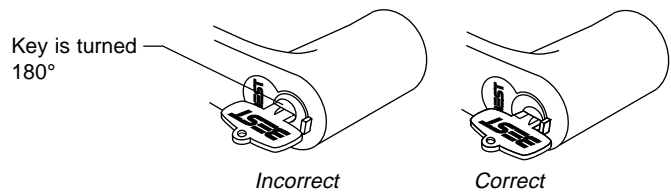

- inside push button

†The visual indicator feature is available on the H function only.

Key block and push button released by:

- inside lever
- closing the door

Outside lever is always locked

Visual indicator

H function

HJ function

To use the emergency key:

1. Remove the core and throw member.
2. Insert the blade of the emergency key into the slot.
3. Turn the key and retract the latch.

If you cannot remove the operating key:

1. Push the inside button.
2. Make sure the key is in the correct position.
3. Remove the key.

9K "H & HJ" Functions - Key Instructions

H Function description

Latch operated by:

- inside lever
- outside key except when blocked by the push button
- emergency key

Key is blocked and visual indicator† is extended by:

- inside push button

†The visual indicator feature is available on the H function only.

Key block and push button released by:

- inside lever
- closing the door