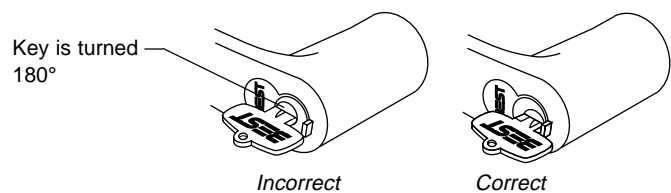

- inside push button

†The visual indicator feature is available on the H function only.

Key block and push button released by:

- inside lever
- closing the door

Outside lever is always locked

Visual indicator

Key is blocked and visual indicator† is extended by:

- inside push button

†The visual indicator feature is available on the H function only.

Key block and push button released by:

- inside lever
- closing the door

Outside lever is always locked

Visual indicator

H function

HJ function

To use the emergency key:

1. Remove the core and throw member.
2. Insert the blade of the emergency key into the slot.
3. Turn the key and retract the latch.

If you cannot remove the operating key:

1. Push the inside button.
2. Make sure the key is in the correct position.
3. Remove the key.