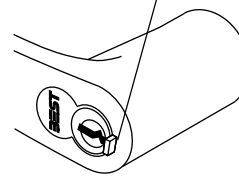

- inside push button

†The visual indicator feature is available on the H function only.

Key block and push button released by:

- inside lever
- closing the door

Outside lever is always locked

Visual indicator

Key is blocked and visual indicator† is extended by:

- inside push button

†The visual indicator feature is available on the H function only.

Key block and push button released by:

- inside lever
- closing the door

Outside lever is always locked

Visual indicator

H function

HJ function

To use the emergency key:

1. Remove the core and throw member.
2. Insert the blade of the emergency key into the slot.
3. Turn the key and retract the latch.