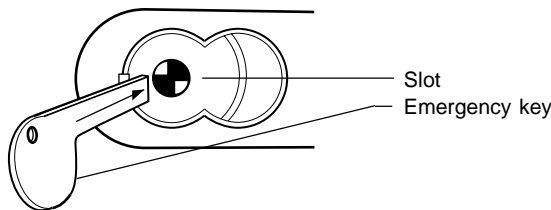

- inside push button

†The visual indicator feature is available on the H function only.

Key block and push button released by:

- inside lever
- closing the door

Outside lever is always locked

Visual indicator

Key is blocked and visual indicator† is extended by:

- inside push button

†The visual indicator feature is available on the H function only.

Key block and push button released by:

- inside lever
- closing the door

Outside lever is always locked

Visual indicator

H function

HJ function

To use the emergency key:

1. Remove the core and throw member.
2. Insert the blade of the emergency key into the slot.
3. Turn the key and retract the latch.

If you cannot remove the operating key:

1. Push the inside button.
2. Make sure the key is in the correct position.
3. Remove the key.