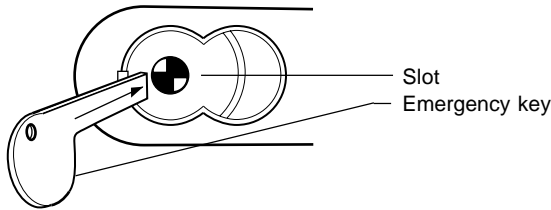

9K "H & HJ" Functions - Key Instructions

H Function description

Latch operated by:

- inside lever
- outside key except when blocked by the push button
- emergency key

Key is blocked and visual indicator† is extended by:

- inside push button

†The visual indicator feature is available on the H function only.

Key block and push button released by:

- inside lever
- closing the door

Outside lever is always locked

Visual indicator

H function

HJ function

To use the emergency key:

1. Remove the core and throw member.
2. Insert the blade of the emergency key into the slot.
3. Turn the key and retract the latch.

If you cannot remove the operating key:

1. Push the inside button.
2. Make sure the key is in the correct position.
3. Remove the key.

9K "H & HJ" Functions - Key Instructions

H Function description

Latch operated by:

- inside lever
- outside key except when blocked by the push button
- emergency key