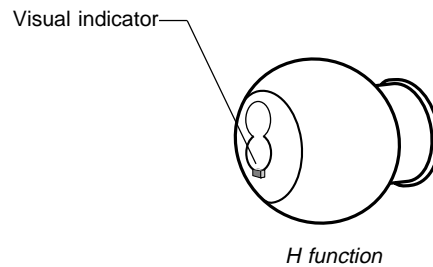

Outside knob is always locked