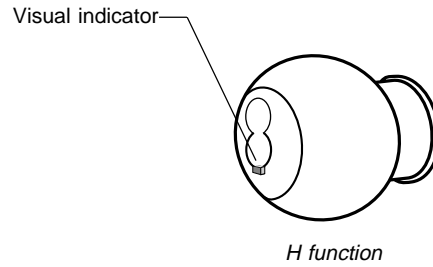

8K H & HJ Function - Key Instructions

H Function description

Latch operated by:

- inside knob
- outside key except when blocked by the push button
- emergency key

Key is blocked and visual indicator† is extended by:

- inside push button

†The visual indicator feature is available on the H function only.

Key block and push button released by:

- inside knob
- closing the door

Outside knob is always locked

To use the emergency key

1. Remove the core and throw member.
2. Insert the blade of the emergency key into the slot.
3. Turn the key and retract the latch.

BEST is a trademark of dormakaba USA Inc. ©2021 All rights reserved.

If you cannot remove the operating key

Key is turned 180°

1. Push the inside button.
2. Make sure the key is in the correct position.
3. Remove the key.

T56070_B

8K H & HJ Function - Key Instructions

H Function description

Latch operated by:

- inside knob
- outside key except when blocked by the push button
- emergency key