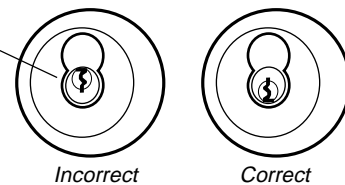

- inside push button

†The visual indicator feature is available on the H function only.

Key block and push button released by:

- inside knob
- closing the door

Outside knob is always locked

To use the emergency key

Key is turned 180°

1. Push the inside button.
2. Make sure the key is in the correct position.
3. Remove the key.

T56070_B

8K H & HJ Function - Key Instructions

H Function description

Latch operated by:

- inside knob
- outside key except when blocked by the push button
- emergency key

Outside knob is always locked

To use the emergency key

1. Remove the core and throw member.
2. Insert the blade of the emergency key into the slot.
3. Turn the key and retract the latch.

BEST is a trademark of dormakaba USA Inc. ©2021 All rights reserved.

If you cannot remove the operating key

Key is turned 180°

1. Push the inside button.
2. Make sure the key is in the correct position.
3. Remove the key.

T56070_B