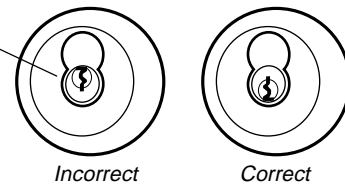

8K H & HJ Function - Key Instructions

H Function description

Latch operated by:

- inside knob
- outside key except when blocked by the push button
- emergency key

Key is blocked and visual indicator† is extended by:

- inside push button

†The visual indicator feature is available on the H function only.

Key block and push button released by:

- inside knob
- closing the door

Outside knob is always locked

To use the emergency key

1. Remove the core and throw member.
2. Insert the blade of the emergency key into the slot.
3. Turn the key and retract the latch.

BEST is a trademark of dormakaba USA Inc. ©2021 All rights reserved.

If you cannot remove the operating key

Key is turned 180°

1. Push the inside button.
2. Make sure the key is in the correct position.
3. Remove the key.

T56070_B

8K H & HJ Function - Key Instructions

H Function description

Latch operated by:

- inside knob
- outside key except when blocked by the push button
- emergency key