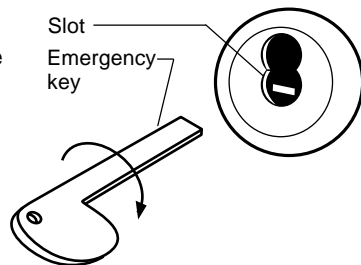

8K H & HJ Function - Key Instructions

H Function description

Latch operated by:

- inside knob
- outside key except when blocked by the push button
- emergency key

Key is blocked and visual indicator† is extended by:

- inside push button

†The visual indicator feature is available on the H function only.

Key block and push button released by:

- inside knob
- closing the door

Outside knob is always locked

To use the emergency key

1. Remove the core and throw member.
2. Insert the blade of the emergency key into the slot.
3. Turn the key and retract the latch.

BEST is a trademark of dormakaba USA Inc. ©2021 All rights reserved.

If you cannot remove the operating key

Key is turned 180°

1. Push the inside button.
2. Make sure the key is in the correct position.
3. Remove the key.

T56070_B

8K H & HJ Function - Key Instructions

H Function description

Latch operated by:

- inside knob
- outside key except when blocked by the push button
- emergency key