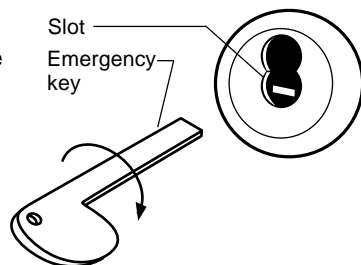

- inside push button

†The visual indicator feature is available on the H function only.

Key block and push button released by:

- inside knob
- closing the door

Outside knob is always locked

To use the emergency key

Key is turned 180°

1. Push the inside button.
2. Make sure the key is in the correct position.
3. Remove the key.

T56070_B

8K H & HJ Function - Key Instructions

H Function description

Latch operated by:

- inside knob
- outside key except when blocked by the push button
- emergency key

Key is blocked and visual indicator† is extended by:

- inside push button

†The visual indicator feature is available on the H function only.

Key block and push button released by:

- inside knob
- closing the door

Outside knob is always locked

To use the emergency key

1. Remove the core and throw member.
2. Insert the blade of the emergency key into the slot.
3. Turn the key and retract the latch.

BEST is a trademark of dormakaba USA Inc. ©2021 All rights reserved.