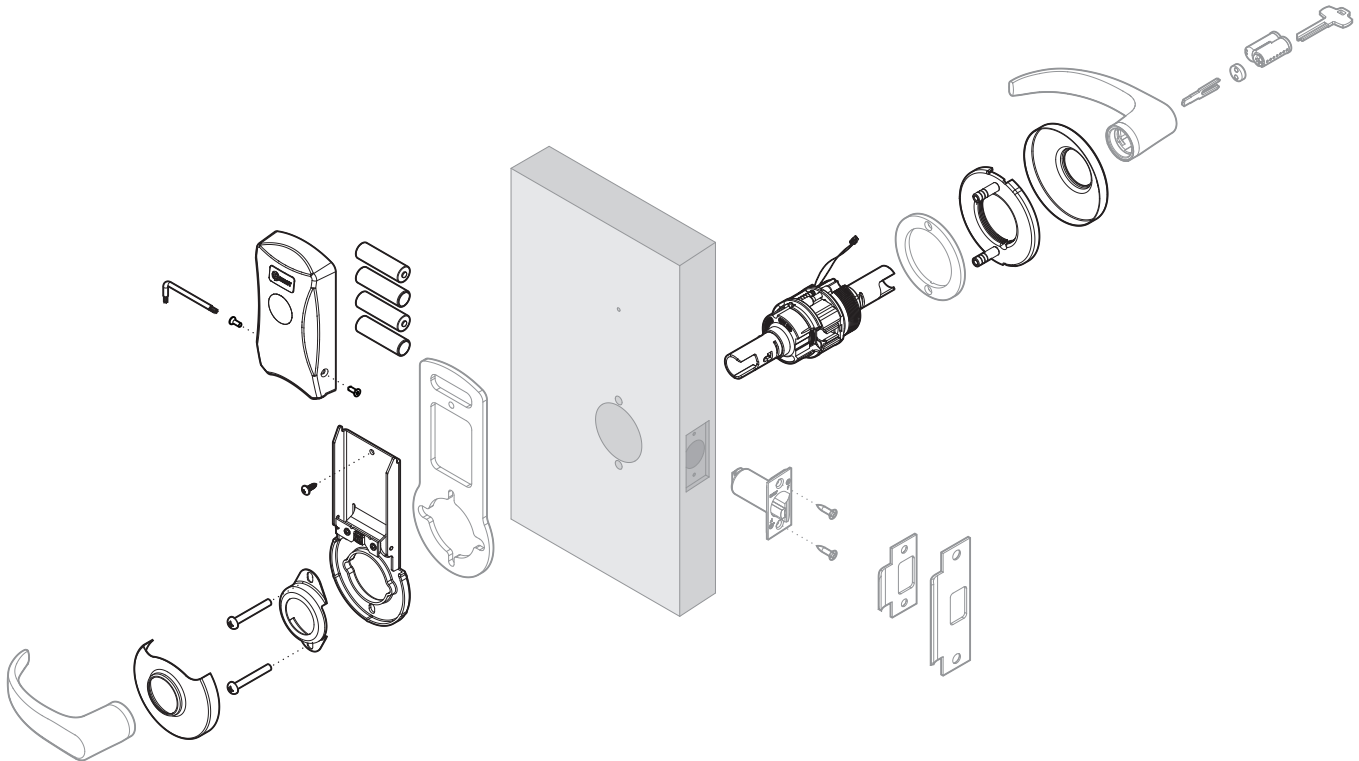

9KX Shelter Lock

SERVICE MANUAL

9K Heavy Duty Locks-Levers:
9KX Shelter Lock

9KX Shelter Lock - Overview

The diagram below shows an exploded view of the components of a 9KX Shelter Lock, indicating their orientation to the door.

Please refer to document **T56082 (9K Series Service Manual)**
for complete 9K Series Heavy Duty Locks Functions & Parts Lists

Including:

- Lever Components
- Strikes & Strike Boxes
- Latches

<https://dhwsupport.dormakaba.com/hc/en-us>