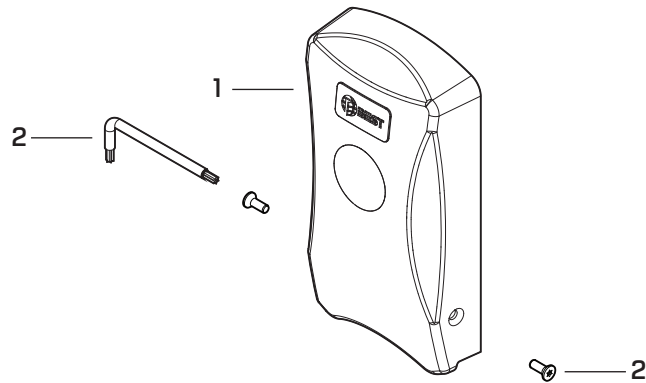

Enclosure PCB Assembly

► Enclosure PCB Assembly Parts List

<u>Item</u>	<u>Qty.</u>	<u>Part No.</u>	<u>Description</u>
1	1	B87159	Enclosure & PCB Assembly for 9KX
2	1	B87096	KIT: (2) #6-32 x 5/16"L MS T-15 Torx FH, (1) T-15 Security Torx Wrench