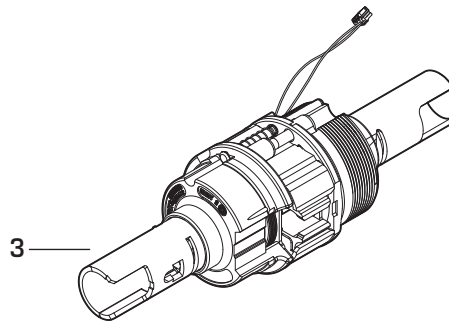

9KX Chassis Assembly

► 9KX Cylindrical Chassis Parts List

<u>Item</u>	<u>Qty.</u>	<u>Part No.</u>	<u>Description</u>
3	1	D87195	9KX Chassis Assembly
3	1	D88038	9KX Chassis Assembly - Lost Motion
3	1	D88039	9KX Chassis Assembly - Non-Interchangeable
3	1	D88065	9KX Chassis Assembly - Lost Motion, Non-Interchangeable
3	1	B89843-46	9KX Chassis Assembly - LFIC
3	1	B89843-88	9KX Chassis Assembly - LFIC, Lost Motion
3	1	B89851-46	9KX Chassis Assembly - LFIC, Yale
3	1	B89851-88	9KX Chassis Assembly - LFIC, Yale, Lost Motion