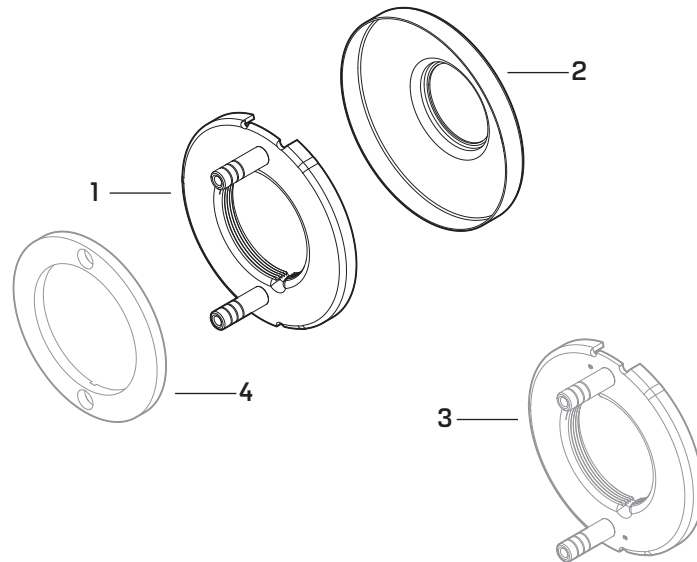

Enclosure PCB Assembly

► Enclosure PCB Assembly Parts List

<u>Item</u>	<u>Qty.</u>	<u>Part No.</u>	<u>Description</u>
1	1	B87159	Enclosure & PCB Assembly for 9KX
2	1	B87096	KIT: (2) #6-32 x 5/16"L MS T-15 Torx FH, (1) T-15 Security Torx Wrench

9KX Chassis Assembly

► 9KX Cylindrical Chassis Parts List

<u>Item</u>	<u>Qty.</u>	<u>Part No.</u>	<u>Description</u>
3	1	D87195	9KX Chassis Assembly
3	1	D88038	9KX Chassis Assembly - Lost Motion
3	1	D88039	9KX Chassis Assembly - Non-Interchangeable
3	1	D88065	9KX Chassis Assembly - Lost Motion, Non-Interchangeable
3	1	B89843-46	9KX Chassis Assembly - LFIC
3	1	B89843-88	9KX Chassis Assembly - LFIC, Lost Motion
3	1	B89851-46	9KX Chassis Assembly - LFIC, Yale
3	1	B89851-88	9KX Chassis Assembly - LFIC, Yale, Lost Motion

Mounting Bracket Assembly, Fire Plate Retainer

► Mounting Bracket & Plate Parts List

<u>Item</u>	<u>Qty.</u>	<u>Part No.</u>	<u>Description</u>
1	1	B87189	Large Rose for 9KX
2	2	A55557	Clamp Screw for 9K
3	1	B87190	Fire Plate Retainer for 9KX
4	1	A44234	Self Tapping Screw
5	1	C87191	Mounting Bracket Assembly for 9KX
6	1	B87179	Thin Door Spacer 'D' Style (For use with 1-3/8"-1-3/4" doors)

Rose, Liner

► Rose & Liner Assembly Parts List

<u>Item</u>	<u>Qty.</u>	<u>Part No.</u>	<u>Description</u>
1	1	B55602	Threaded Large Liner with Anti-Rotation Stud Sub-Assembly
2	1	B55007	Large Rose 'D' Style
3	1	B81797	Alternate Through-Bolt (ATB) (For Retrofit Applications)
not shown	1	B89836	Alternate Through-Bolt 2 (ATB2) (For Retrofit Applications)
4	1	B55044	Large Spacer (For use with 1-3/8"-1-3/4" doors)