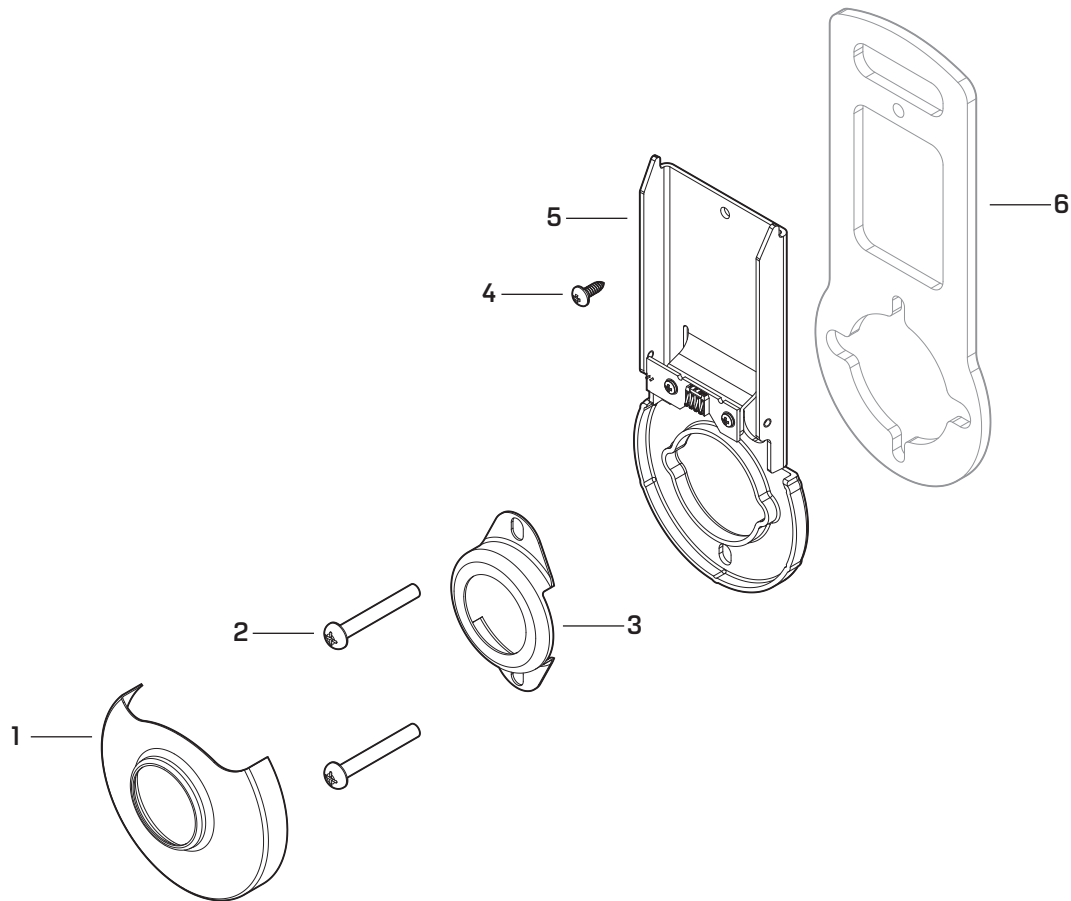

Mounting Bracket Assembly, Fire Plate Retainer

► Mounting Bracket & Plate Parts List

<u>Item</u>	<u>Qty.</u>	<u>Part No.</u>	<u>Description</u>
1	1	B87189	Large Rose for 9KX
2	2	A55557	Clamp Screw for 9K
3	1	B87190	Fire Plate Retainer for 9KX
4	1	A44234	Self Tapping Screw
5	1	C87191	Mounting Bracket Assembly for 9KX
6	1	B87179	Thin Door Spacer 'D' Style (For use with 1-3/8"-1-3/4" doors)