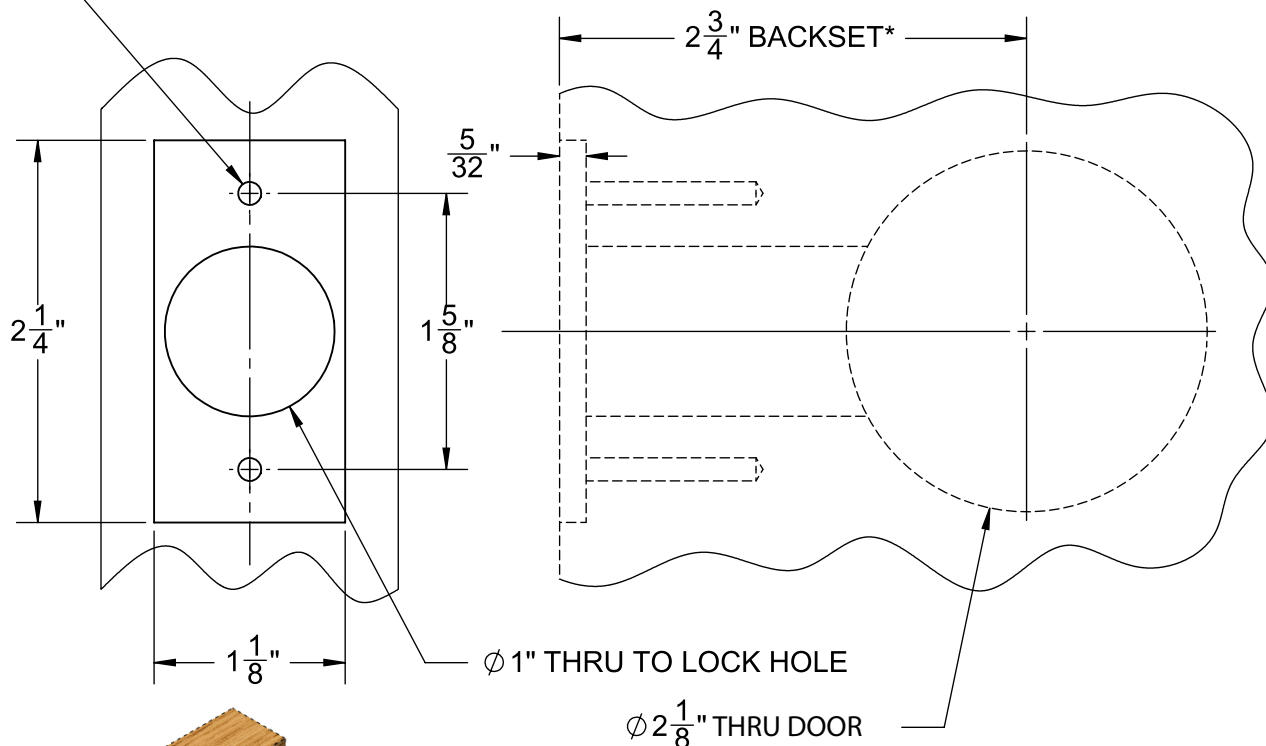

SPSL Series Cylindrical Lock Hollow Metal Door Prep

dormakaba Group

*BACKSET MEASURED FROM CENTER OF DOOR BEVEL.

DO NOT SCALE

ANY REPRODUCTION OF THIS TEMPLATE, VIA FAX, PHOTOCOPY OR DIGITAL TRANSMISSION, REDDERS IT NOT TO SCALE.

1"

dormakaba USA Inc.
 6161 East 75th Street Indianapolis,
 IN 46250 USA Customer Service:
 1-800-392-5209

SPSL Series Cylindrical Lock Wood Door Prep

dormakaba Group

PILOT HOLES FOR #8-32 SCREW

*BACKSET MEASURED FROM CENTER OF DOOR BEVEL.