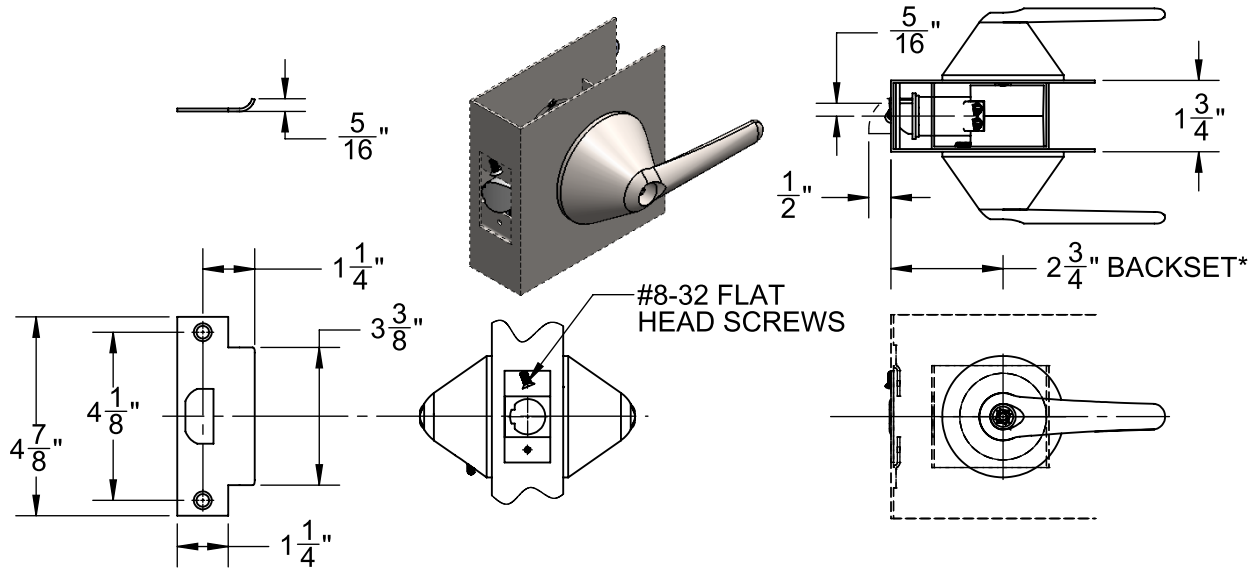

SPSL Series Cylindrical Lock Hollow Metal Door Prep

dormakaba Group

*BACKSET MEASURED FROM CENTER OF DOOR BEVEL.

DO NOT SCALE

ANY REPRODUCTION OF THIS TEMPLATE, VIA FAX, PHOTOCOPY OR DIGITAL TRANSMISSION, REDDERS IT NOT TO SCALE.

1"

dormakaba USA Inc.
 6161 East 75th Street Indianapolis,
 IN 46250 USA Customer Service:
 1-800-392-5209

SPSL Series Cylindrical Lock Wood Door Prep

dormakaba Group

PILOT HOLES FOR #8-32 SCREW

*BACKSET MEASURED FROM CENTER OF DOOR BEVEL.