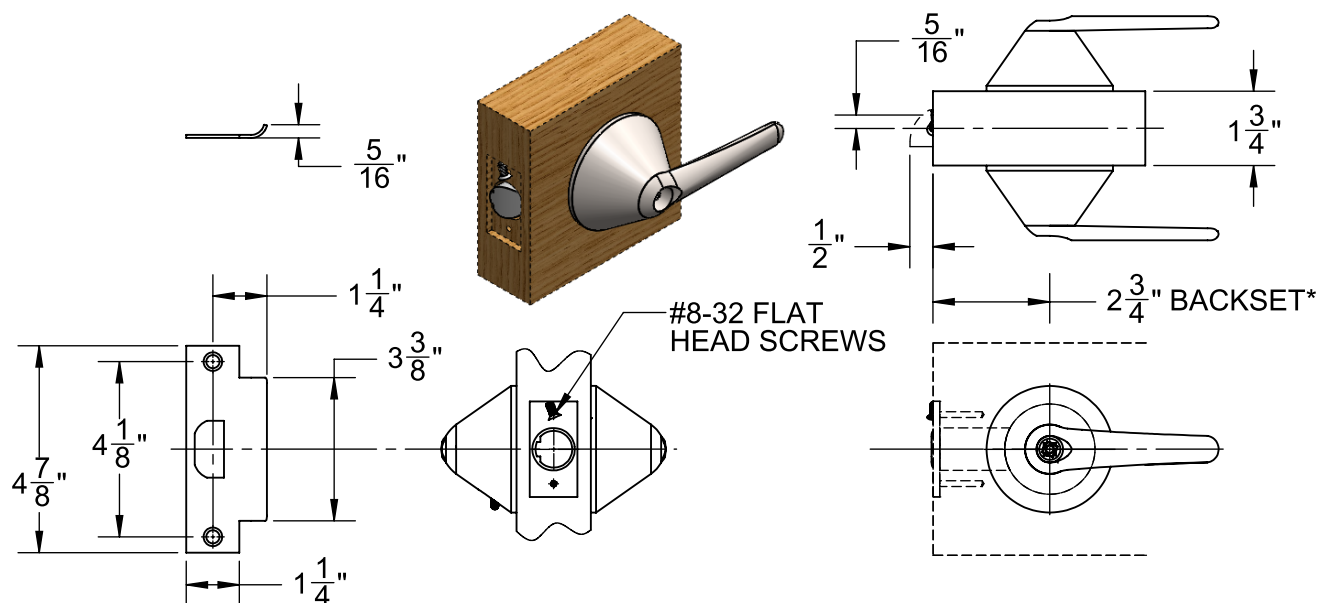

SPSL Series Cylindrical Lock Hollow Metal Door Prep

dormakaba Group

*BACKSET MEASURED FROM CENTER OF DOOR BEVEL.

DO NOT SCALE

ANY REPRODUCTION OF THIS TEMPLATE, VIA FAX, PHOTOCOPY OR DIGITAL TRANSMISSION, REDDERS IT NOT TO SCALE.

1"

dormakaba USA Inc.
 6161 East 75th Street Indianapolis,
 IN 46250 USA Customer Service:
 1-800-392-5209

SPSL Series Cylindrical Lock Wood Door Prep

dormakaba Group

PILOT HOLES FOR #8-32 SCREW

*BACKSET MEASURED FROM CENTER OF DOOR BEVEL.