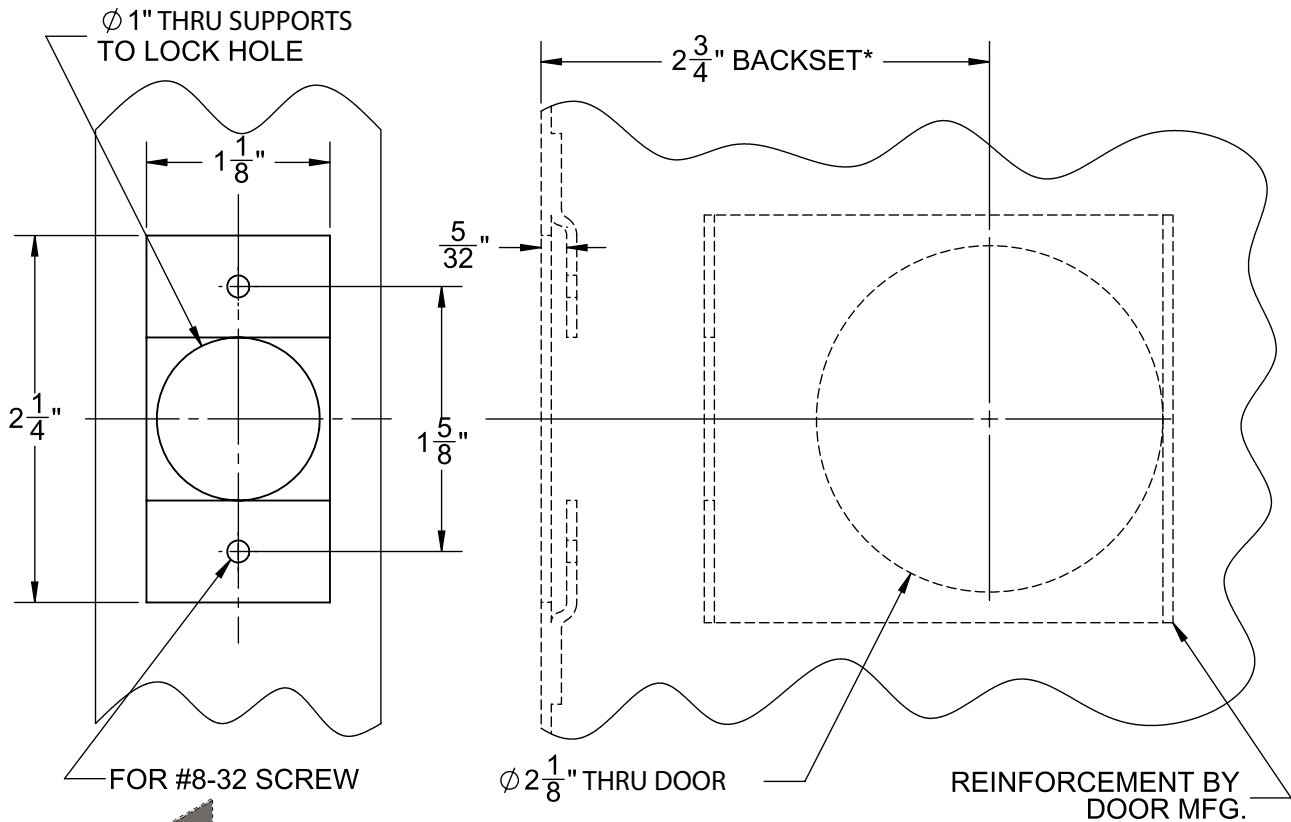

SPSL Series Cylindrical Lock Hollow Metal Door Prep

dormakaba Group

*BACKSET MEASURED FROM CENTER OF DOOR BEVEL.

DO NOT SCALE

ANY REPRODUCTION OF THIS TEMPLATE, VIA FAX, PHOTOCOPY OR DIGITAL TRANSMISSION, REDDERS IT NOT TO SCALE.

1"

dormakaba USA Inc.
 6161 East 75th Street Indianapolis,
 IN 46250 USA Customer Service:
 1-800-392-5209

SPSL Series Cylindrical Lock Wood Door Prep

dormakaba Group

PILOT HOLES FOR #8-32 SCREW

*BACKSET MEASURED FROM CENTER OF DOOR BEVEL.