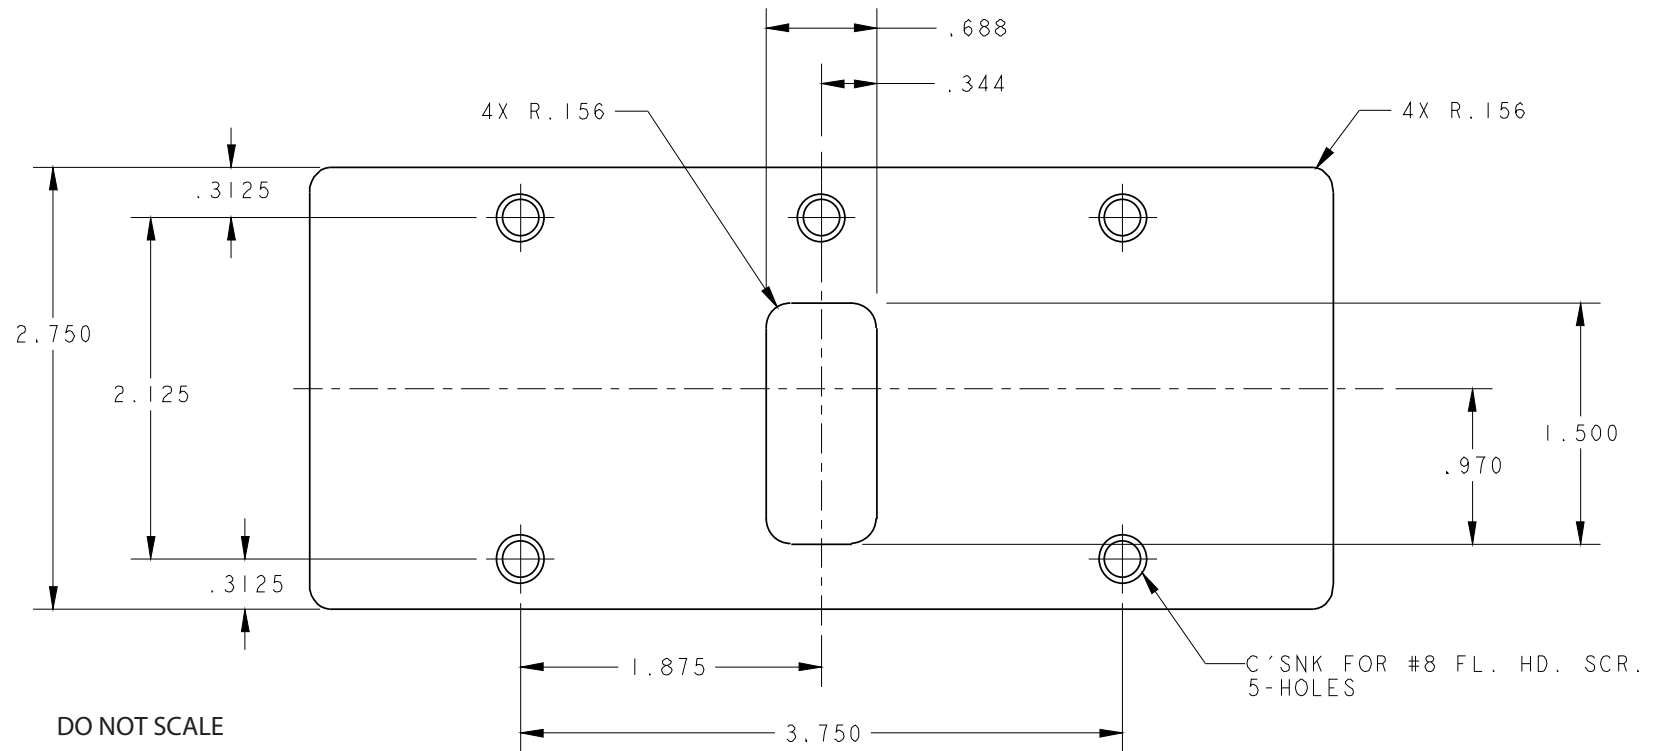

DLS-2 BML for Center Hung Doors

NOTES:
1) FOR DIMENSIONS NOT SHOWN PLEASE SEE U-7938-1.