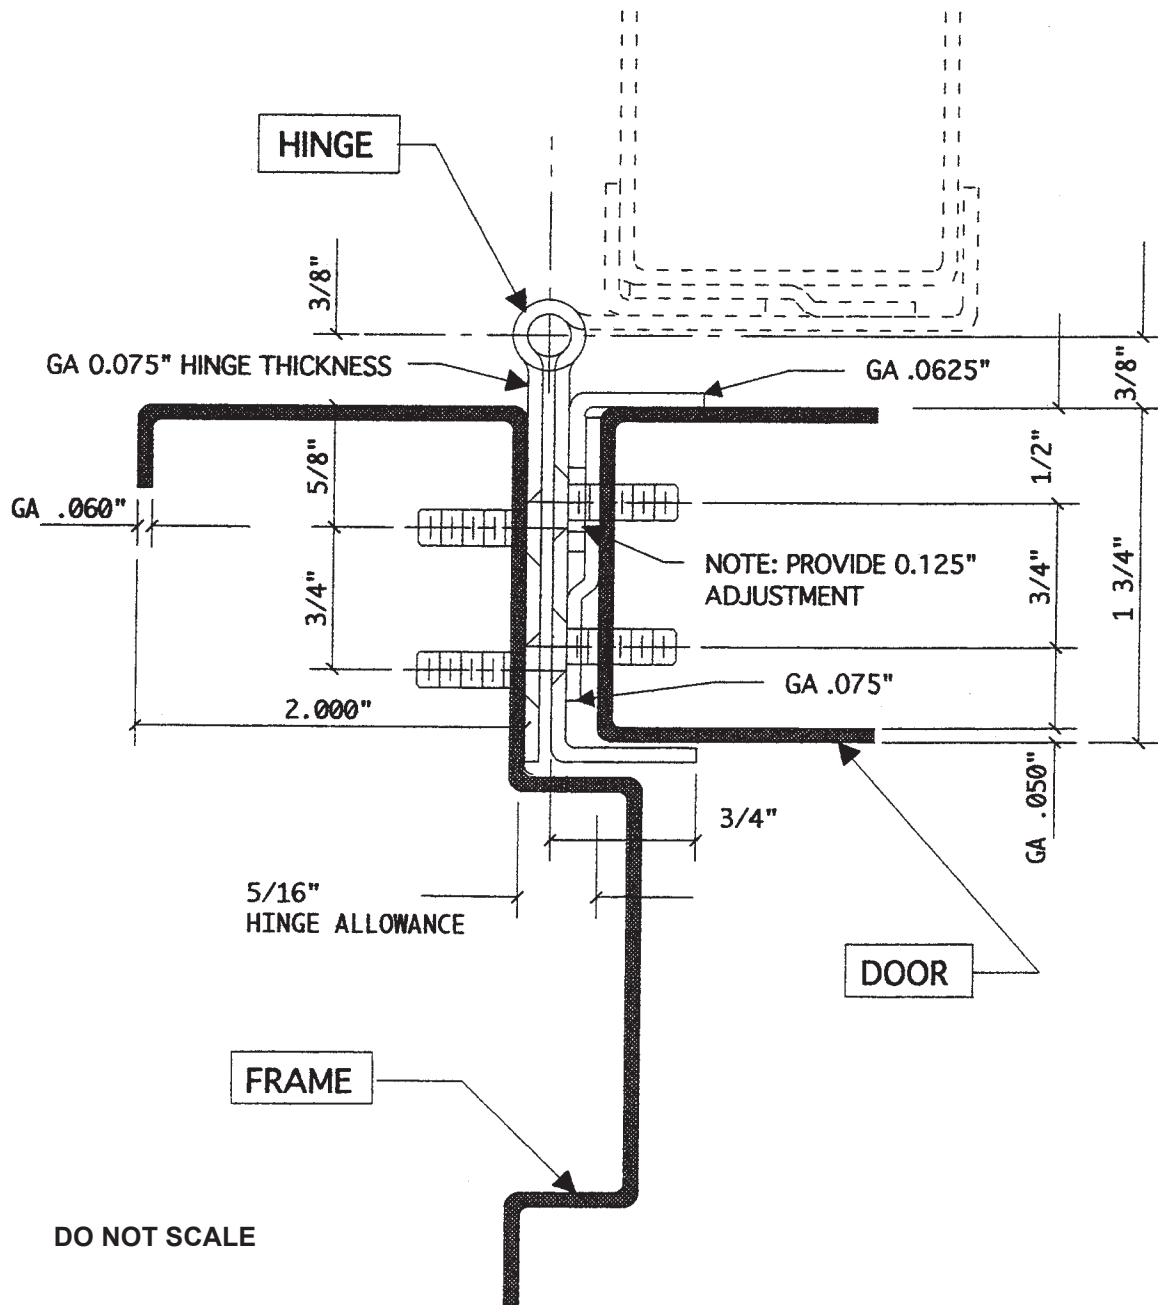

FULL WRAP EDGE GUARD (EDGE MOUNT)

Model: 652

NOTE: Clearance for square edge doors.