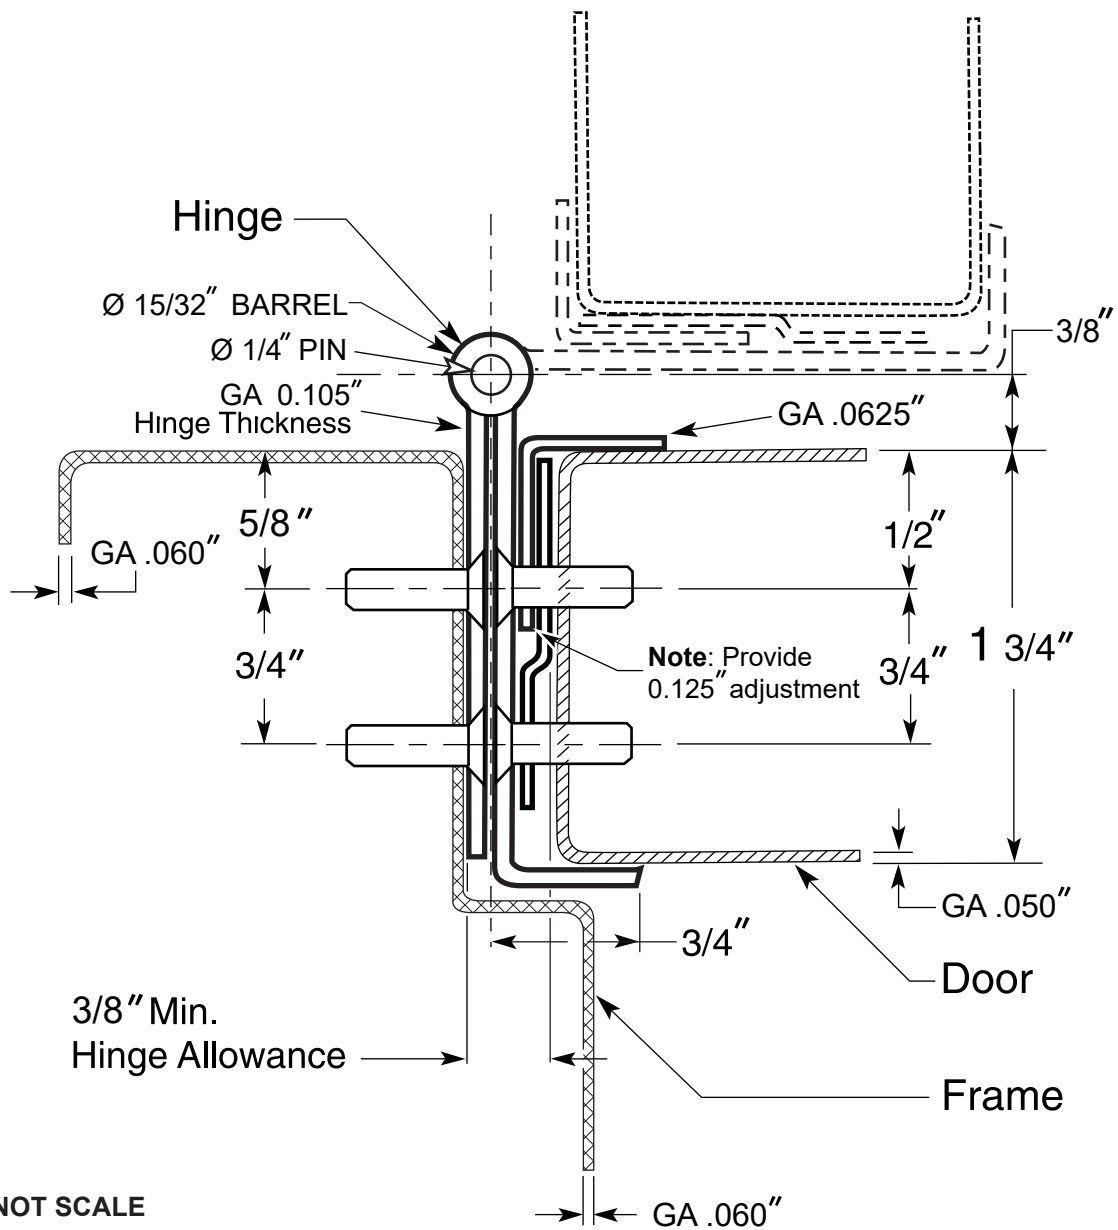

FULL WRAP EDGE GUARD HEAVY DUTY (EDGE MOUNT)

Model: 652HD

DO NOT SCALE

NOTE: Clearance for square edge doors.