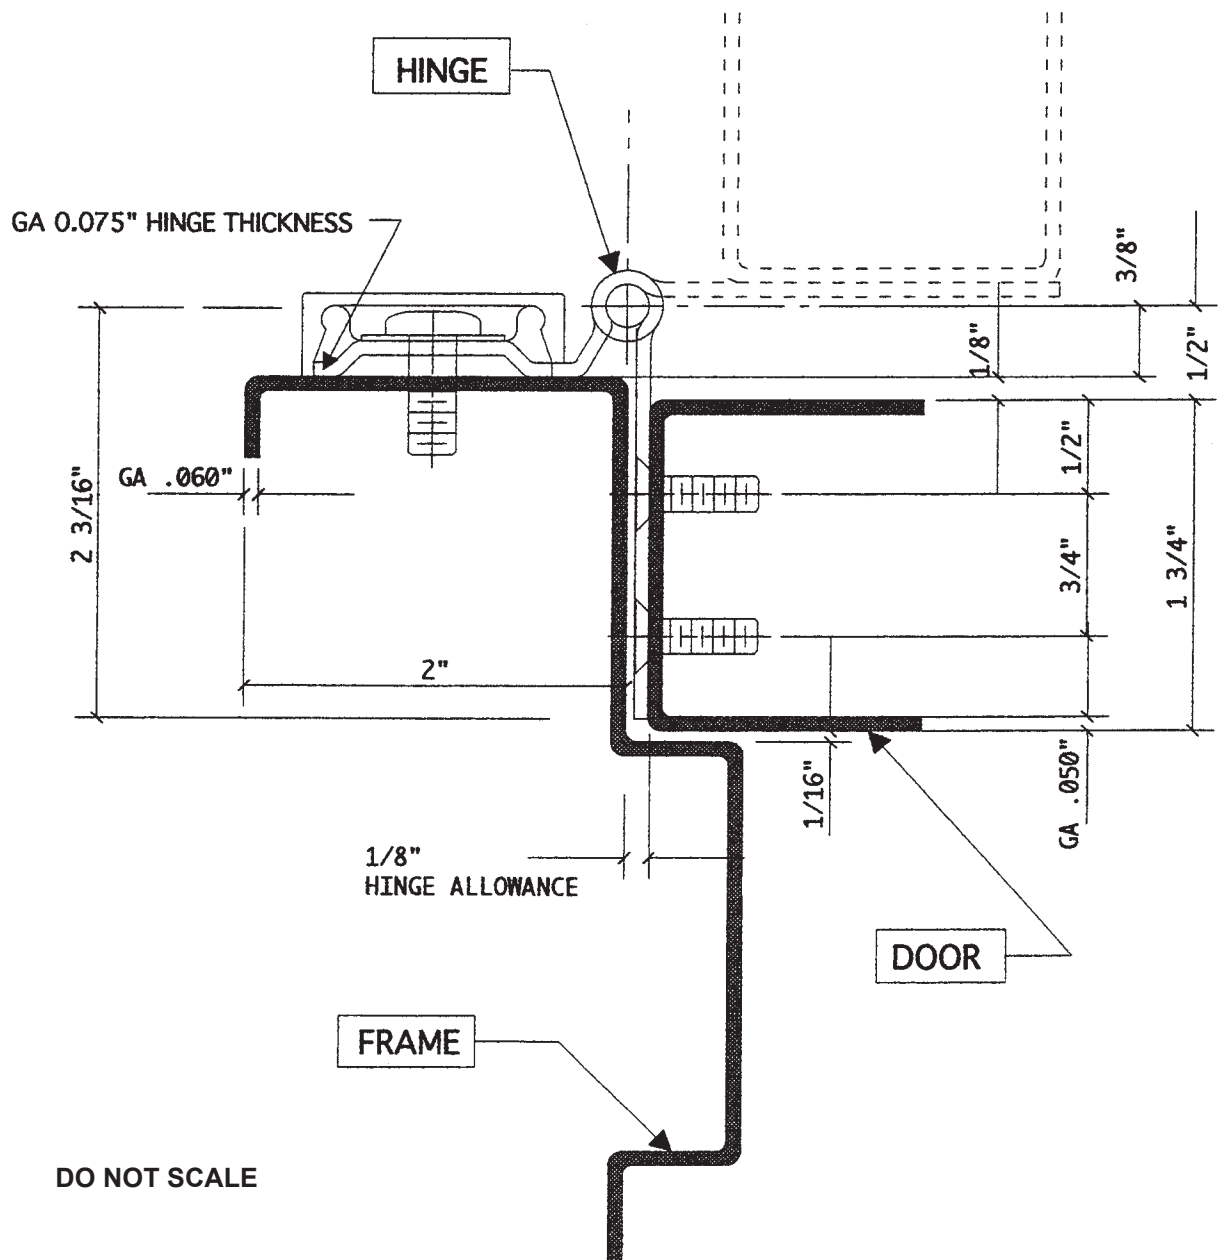

# HALF MORTISE (EDGE MOUNT)

Models: 644 and 654

NOTE: Clearance for square edge doors.