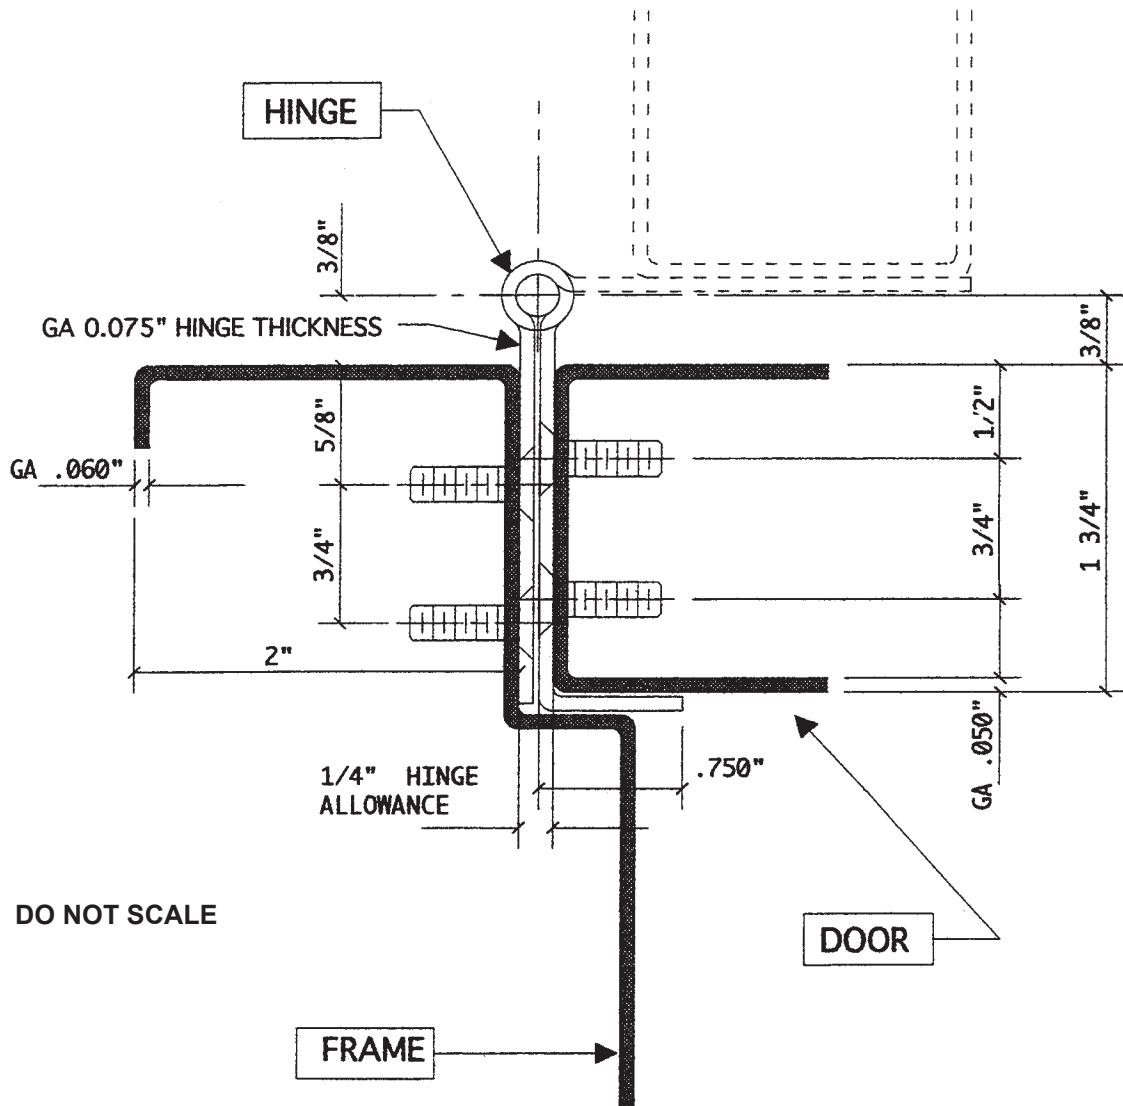

HALF WRAP EDGE GUARD (EDGE MOUNT)

Models: 643 and 653

DO NOT SCALE

NOTE: Clearance for square edge doors.