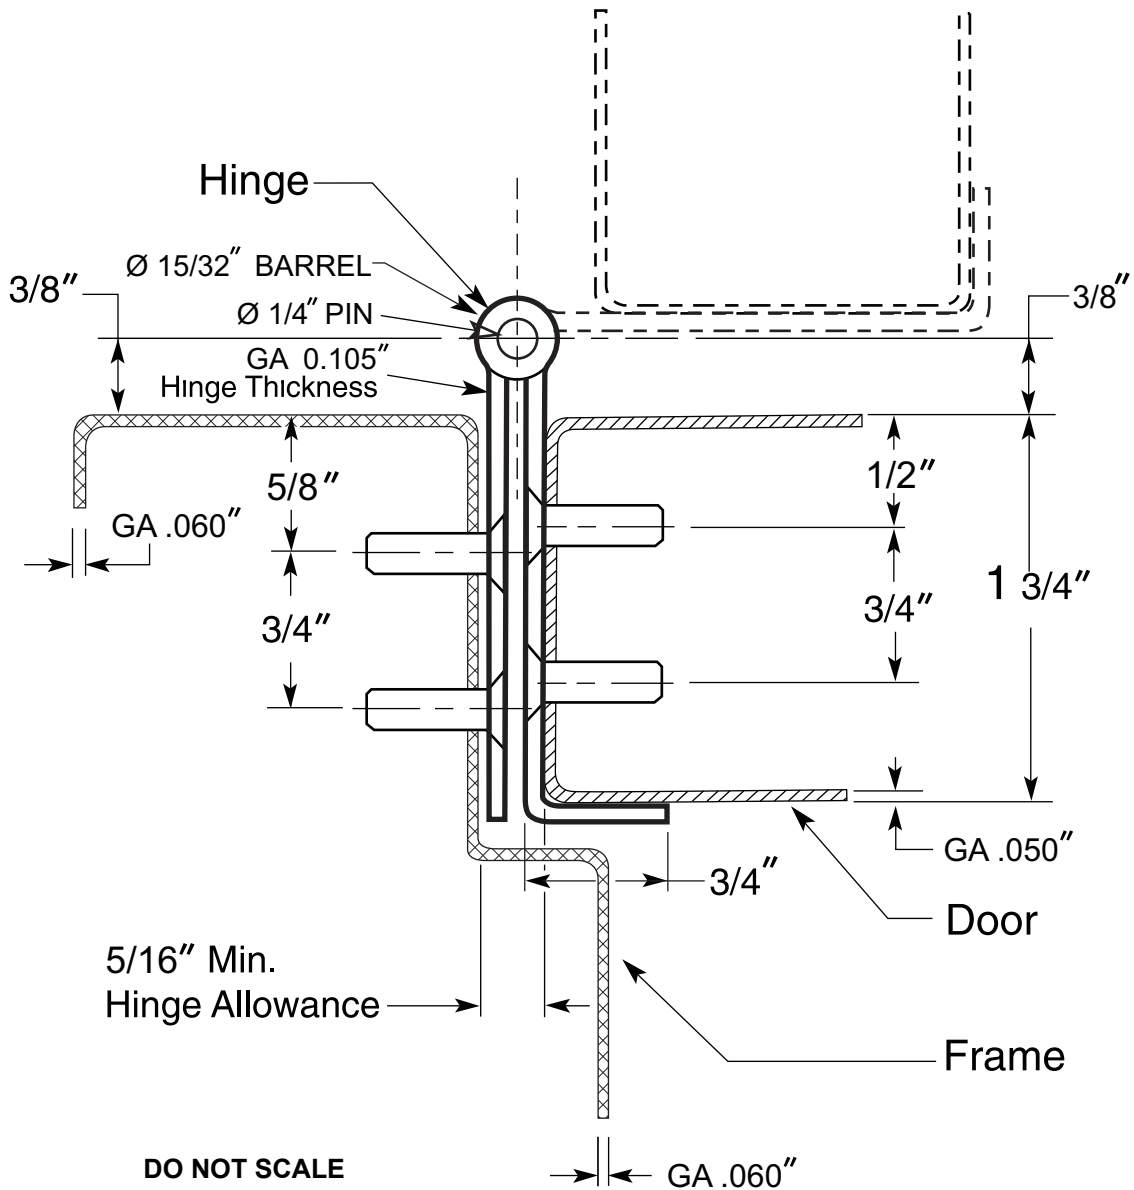

Half Wrap Edge Guard Heavy Duty (Square Edge Mount)

Model: 653HD

NOTE: Clearance for square edge doors.