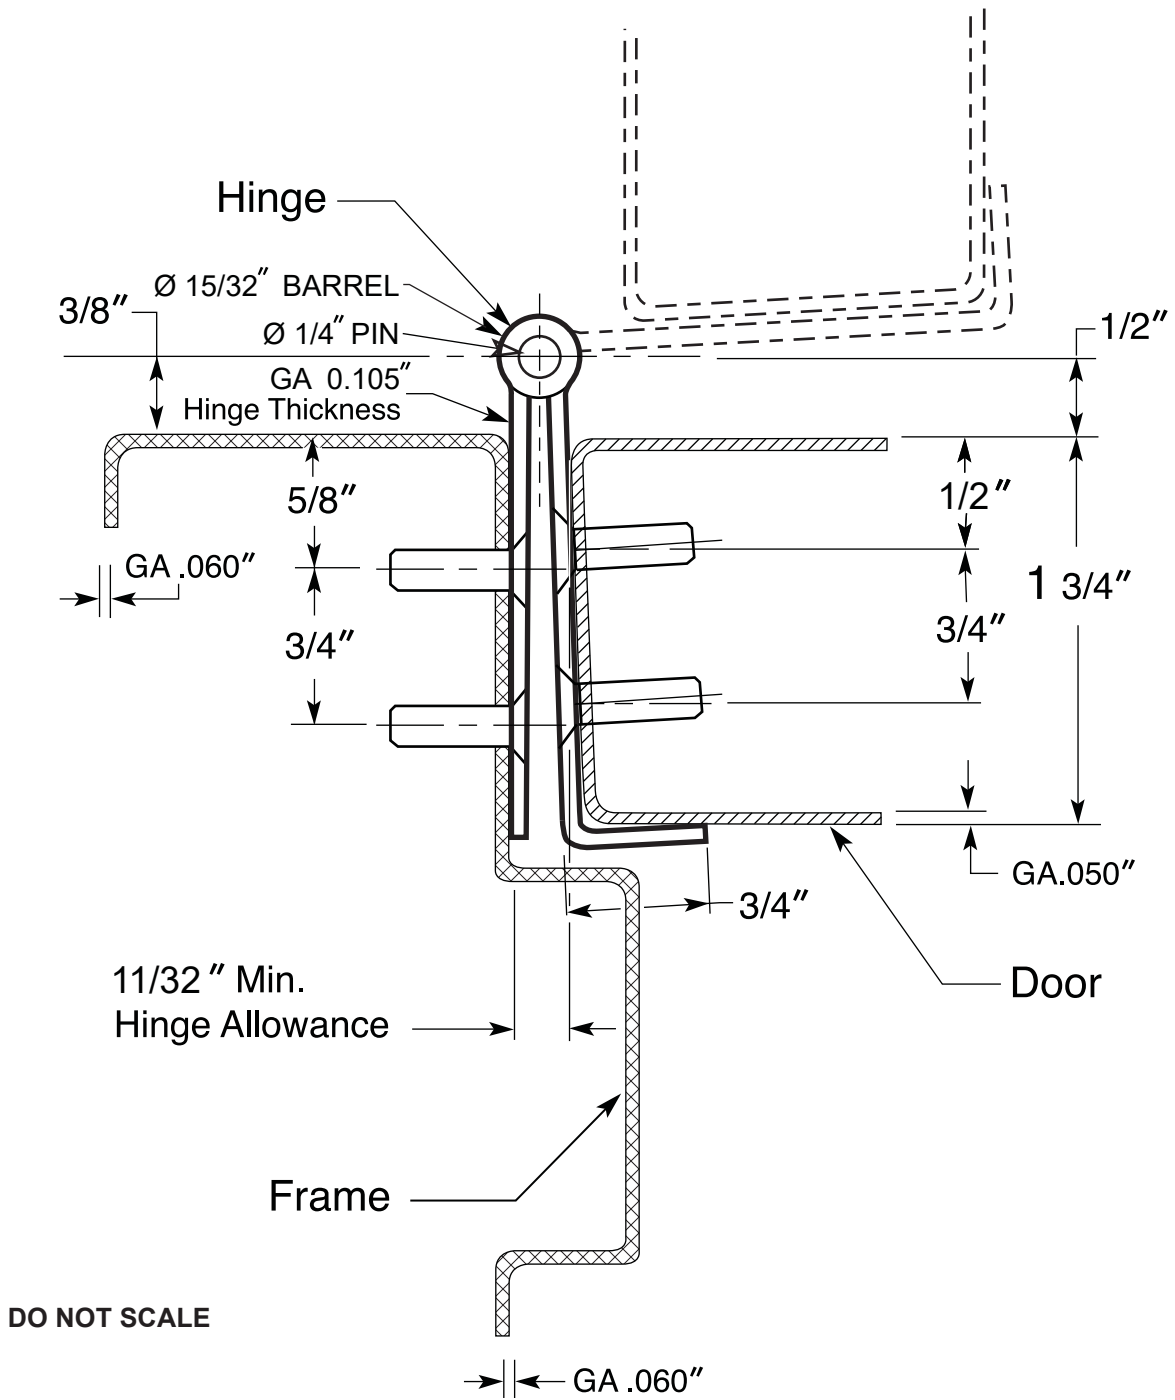

HALF WRAP EDGE GUARD HEAVY DUTY (BEVELED EDGE MOUNT)

Model: 653HD

NOTE: Clearance for doors beveled 1/8" in 2".