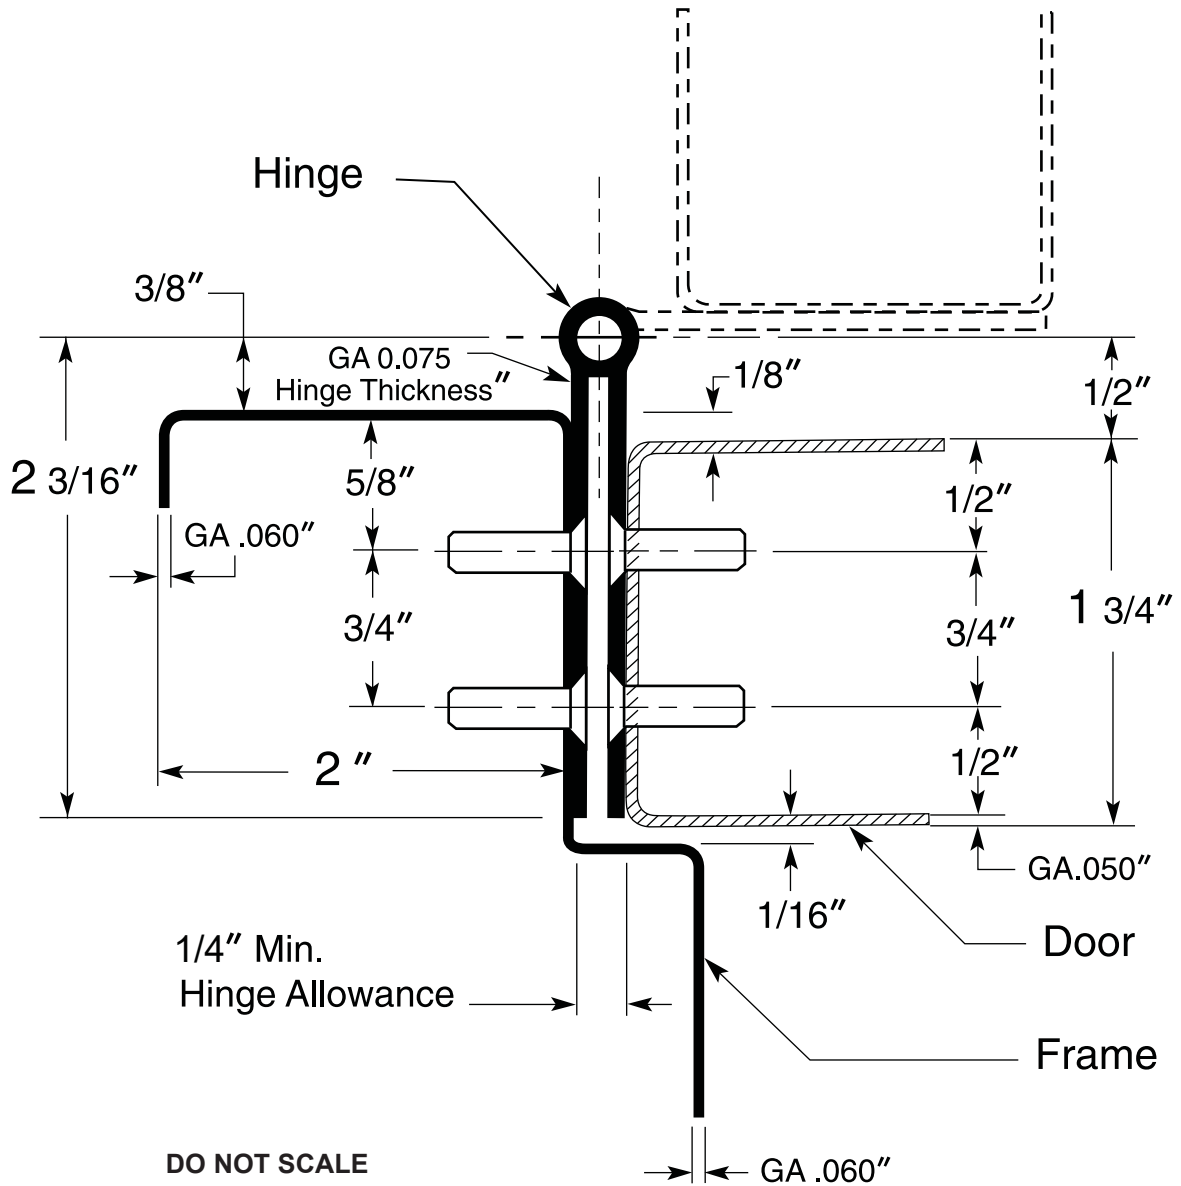

# FULL MORTISE (SQUARE EDGE MOUNT)

Models: 641 and 651

NOTE: Clearance for square edge doors.