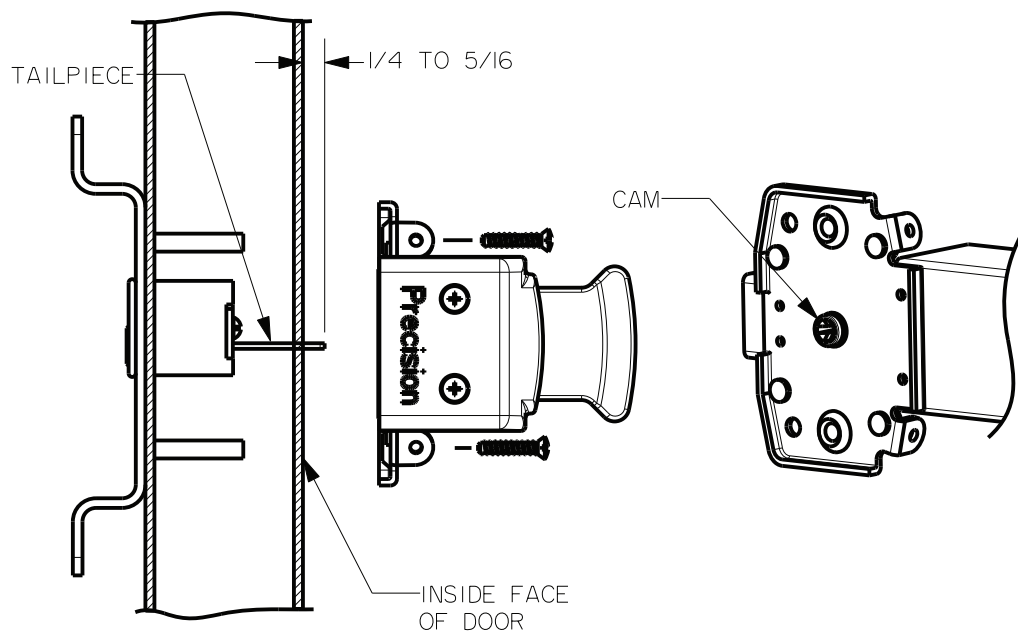

501, 602, 603 Trim Instructions (See Template for Door Preparation)

For online instructions, assistance or warranty information:
Call 1-800-392-5209 or visit <https://dhwsupport.dormakaba.com/hc/en-us>

RIM CYLINDER INSTALLATION

TRIM INSTALLATION

INSERT TAILPIECE INTO THE CAM
SECURE THE CHASSIS TO THE TRIM WITH SCREWS

RIM CYLINDER INSTALLATION

TRIM INSTALLATION