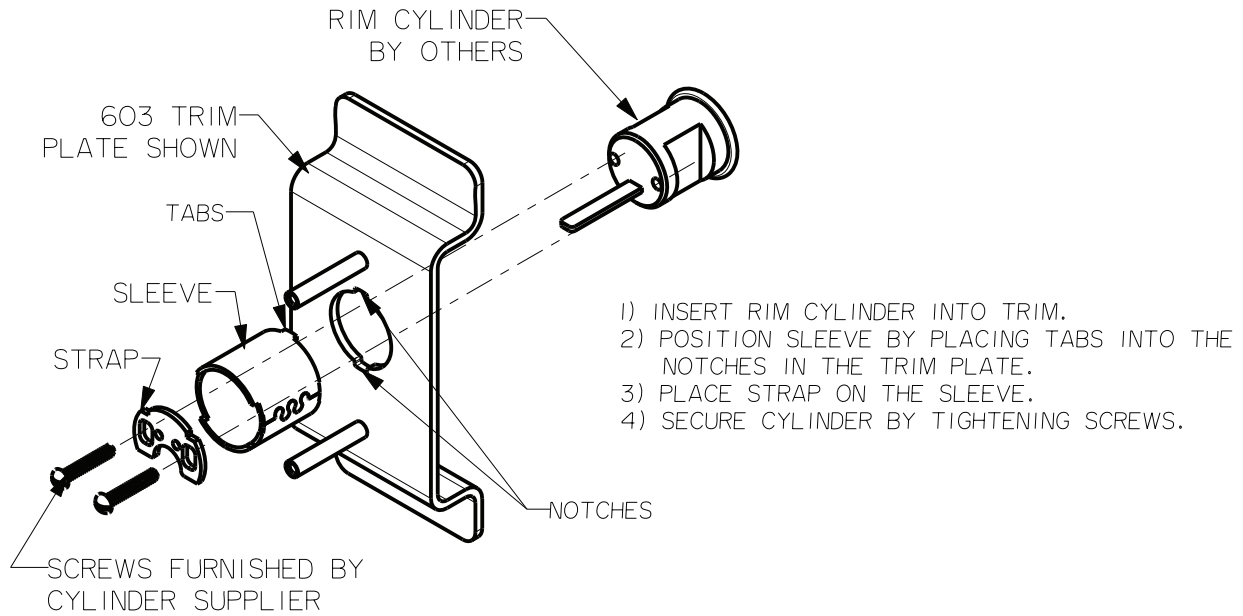

501, 602, 603 Trim Instructions (See Template for Door Preparation)

For online instructions, assistance or warranty information:
Call 1-800-392-5209 or visit <https://dhwsupport.dormakaba.com/hc/en-us>

RIM CYLINDER INSTALLATION

TRIM INSTALLATION

INSERT TAILPIECE INTO THE CAM
SECURE THE CHASSIS TO THE TRIM WITH SCREWS

RIM CYLINDER INSTALLATION

TRIM INSTALLATION