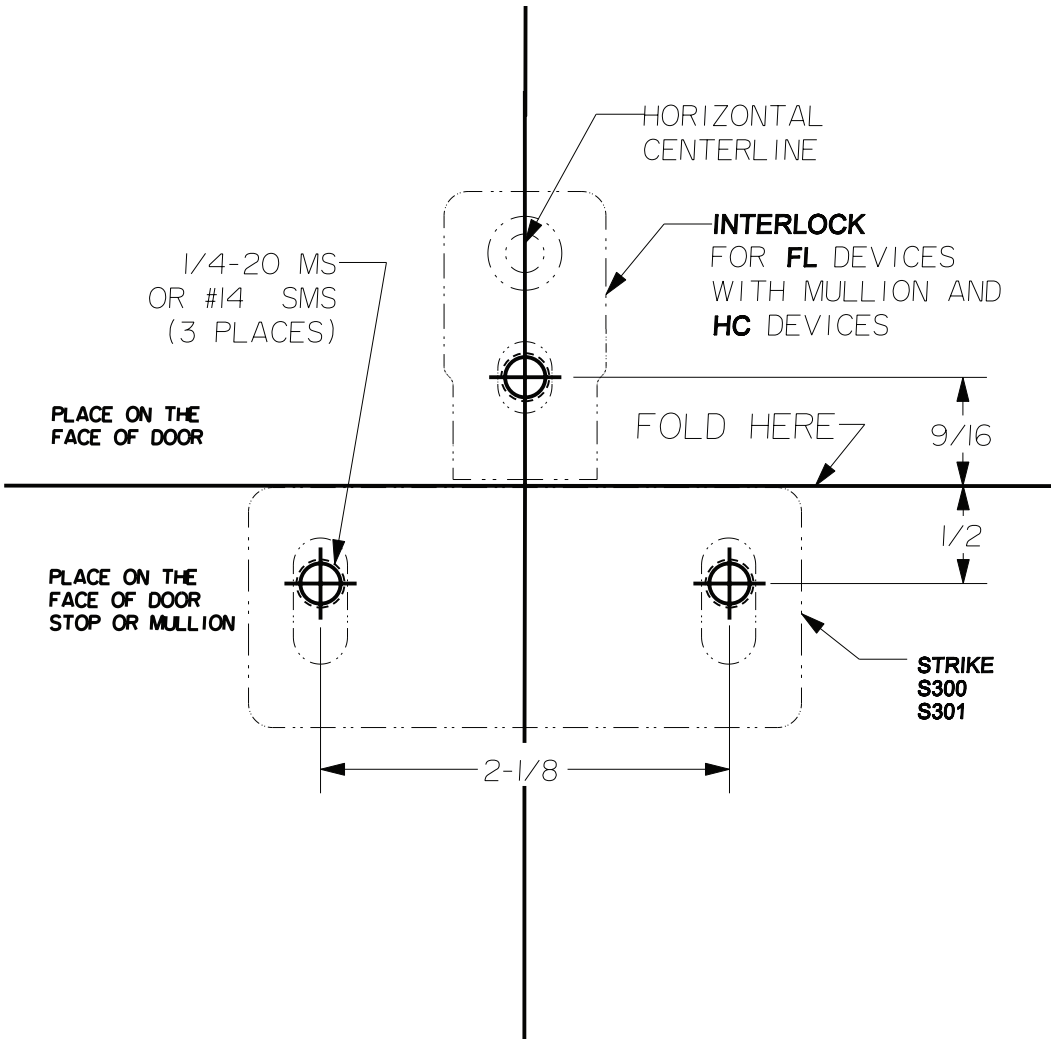

## Rim Strike: S300 or S301 for Rim Devices

For online instructions, assistance or warranty information:  
Call 1-800-392-5209 or visit <https://dhwsupport.dormakaba.com/hc/en-us>

Template to scale, 1:1, full size.