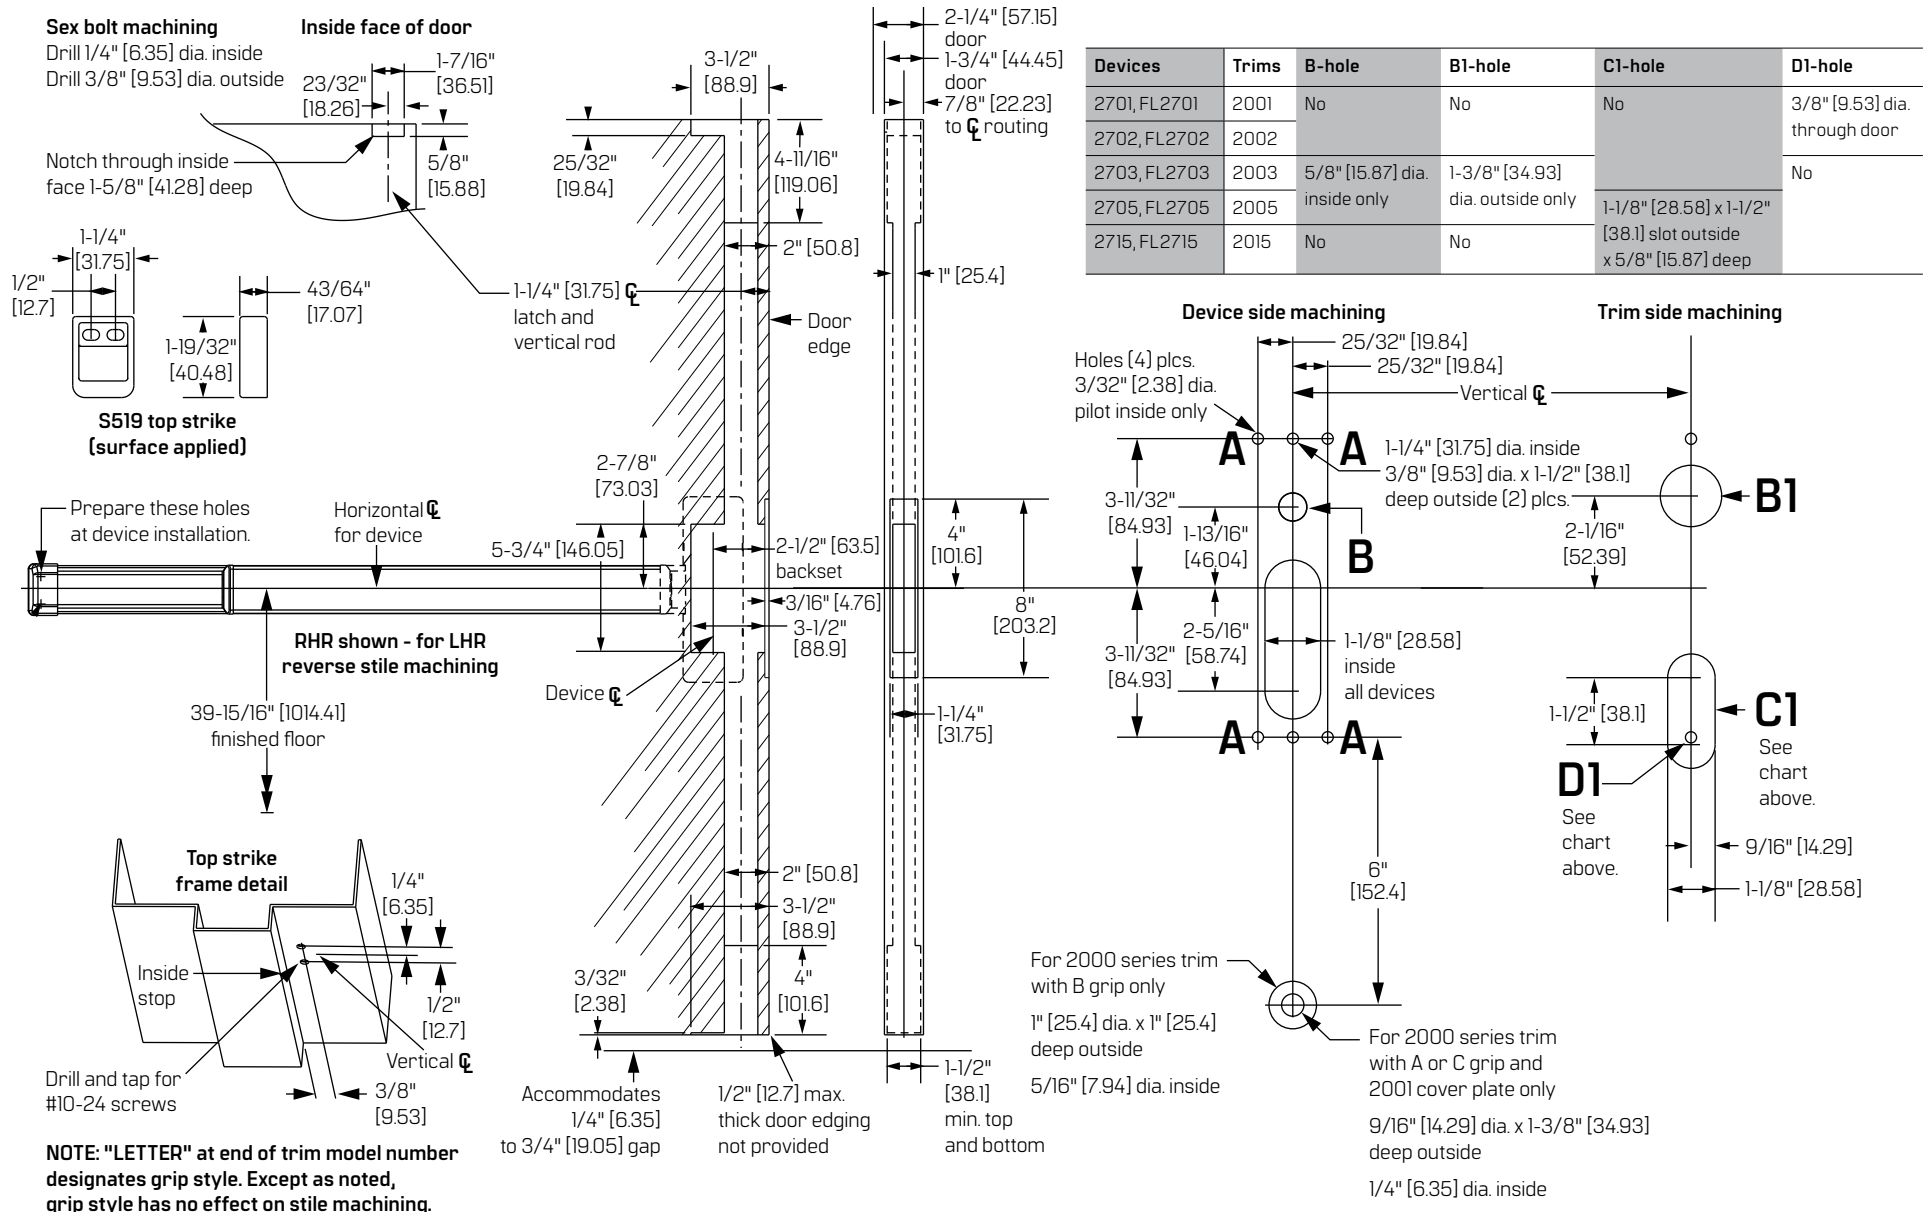

Series: 2700, FL2700 Concealed Vertical Rod Device – Trim Series: 2000 – Strike: S519, S460 – Wood Door Preparation

For online instructions, assistance or warranty information:
Call 1-800-392-5209 or visit <https://dhwsupport.dormakaba.com/hc/en-us>

Devices	Trims	B-hole	B1-hole	C1-hole	D1-hole
2701, FL2701	2001	No	No	No	3/8" [9.53] dia. through door
2702, FL2702	2002				
2703, FL2703	2003	5/8" [15.87] dia. inside only	1-3/8" [34.93] dia. outside only		No
2705, FL2705	2005			1-1/8" [28.58] x 1-1/2" [38.1] slot outside x 5/8" [15.87] deep	
2715, FL2715	2015	No	No		