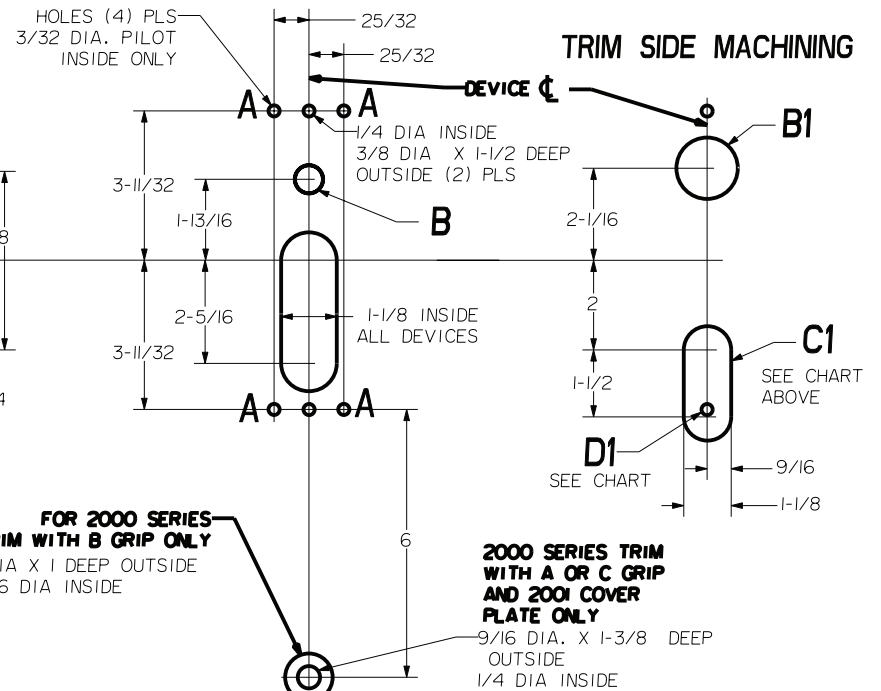

Concealed Vertical Rod Device 2700 & FL2700 Series x 2000 Trim Wood Door

Trim Series: 2000
Device Series: 2700, FL2700
Strike: S519, S460

For online instructions, assistance or warranty information:
Call 1-800-392-5209 or visit <https://dhwsupport.dormakaba.com/hc/en-us>

DEVICES	TRIMS	HOLE B	HOLE B1	HOLE C1	HOLE D1
2701/FL2701	2001	NO	NO		
2702/FL2702	2002	NO		NO	3/8 DIA THRU DOOR
2703/FL2703	2003				
2705/FL2705	2005	5/8 DIA INSIDE ONLY	1-3/8 DIA OUTSIDE ONLY	1-1/8 X 1-1/2 SLOT OUTSIDE X 5/8 DEEP	NO
2715/FL2715	2015	NO	NO		

DEVICE SIDE MACHING

NOTE: "LETTER" AT END OF TRIM MODEL NO. DESIGNATES GRIP STYLE. EXCEPT AS NOTED, GRIP STYLE HAS NO EFFECT ON STILE MACHINING.