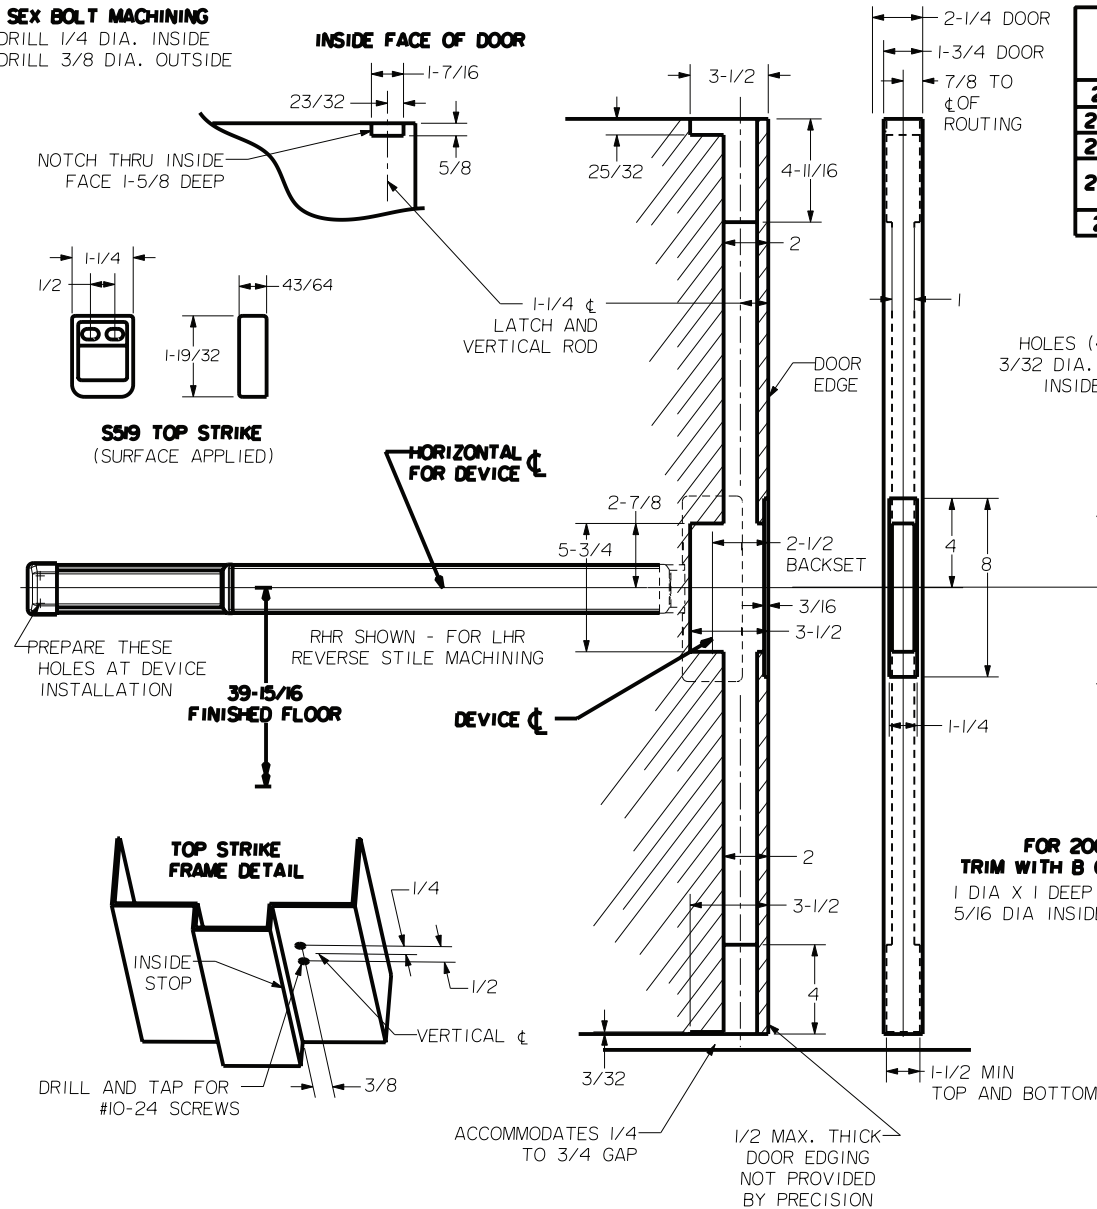

Concealed Vertical Rod Device 2700 & FL2700 Series x 2000 Trim Wood Door

Trim Series: 2000
Device Series: 2700, FL2700
Strike: S519, S460

For online instructions, assistance or warranty information:
Call 1-800-392-5209 or visit <https://dhwsupport.dormakaba.com/hc/en-us>

DEVICES	TRIMS	HOLE B	HOLE B1	HOLE C1	HOLE D1
2701/FL2701	2001	NO	NO		
2702/FL2702	2002	NO		NO	3/8 DIA THRU DOOR
2703/FL2703	2003				
2705/FL2705	2005	5/8 DIA INSIDE ONLY	1-3/8 DIA OUTSIDE ONLY	1-1/8 X 1-1/2 SLOT OUTSIDE X 5/8 DEEP	NO
2715/FL2715	2015	NO	NO		

DEVICE SIDE MACHING

NOTE: "LETTER" AT END OF TRIM MODEL NO. DESIGNATES GRIP STYLE. EXCEPT AS NOTED, GRIP STYLE HAS NO EFFECT ON STILE MACHINING.