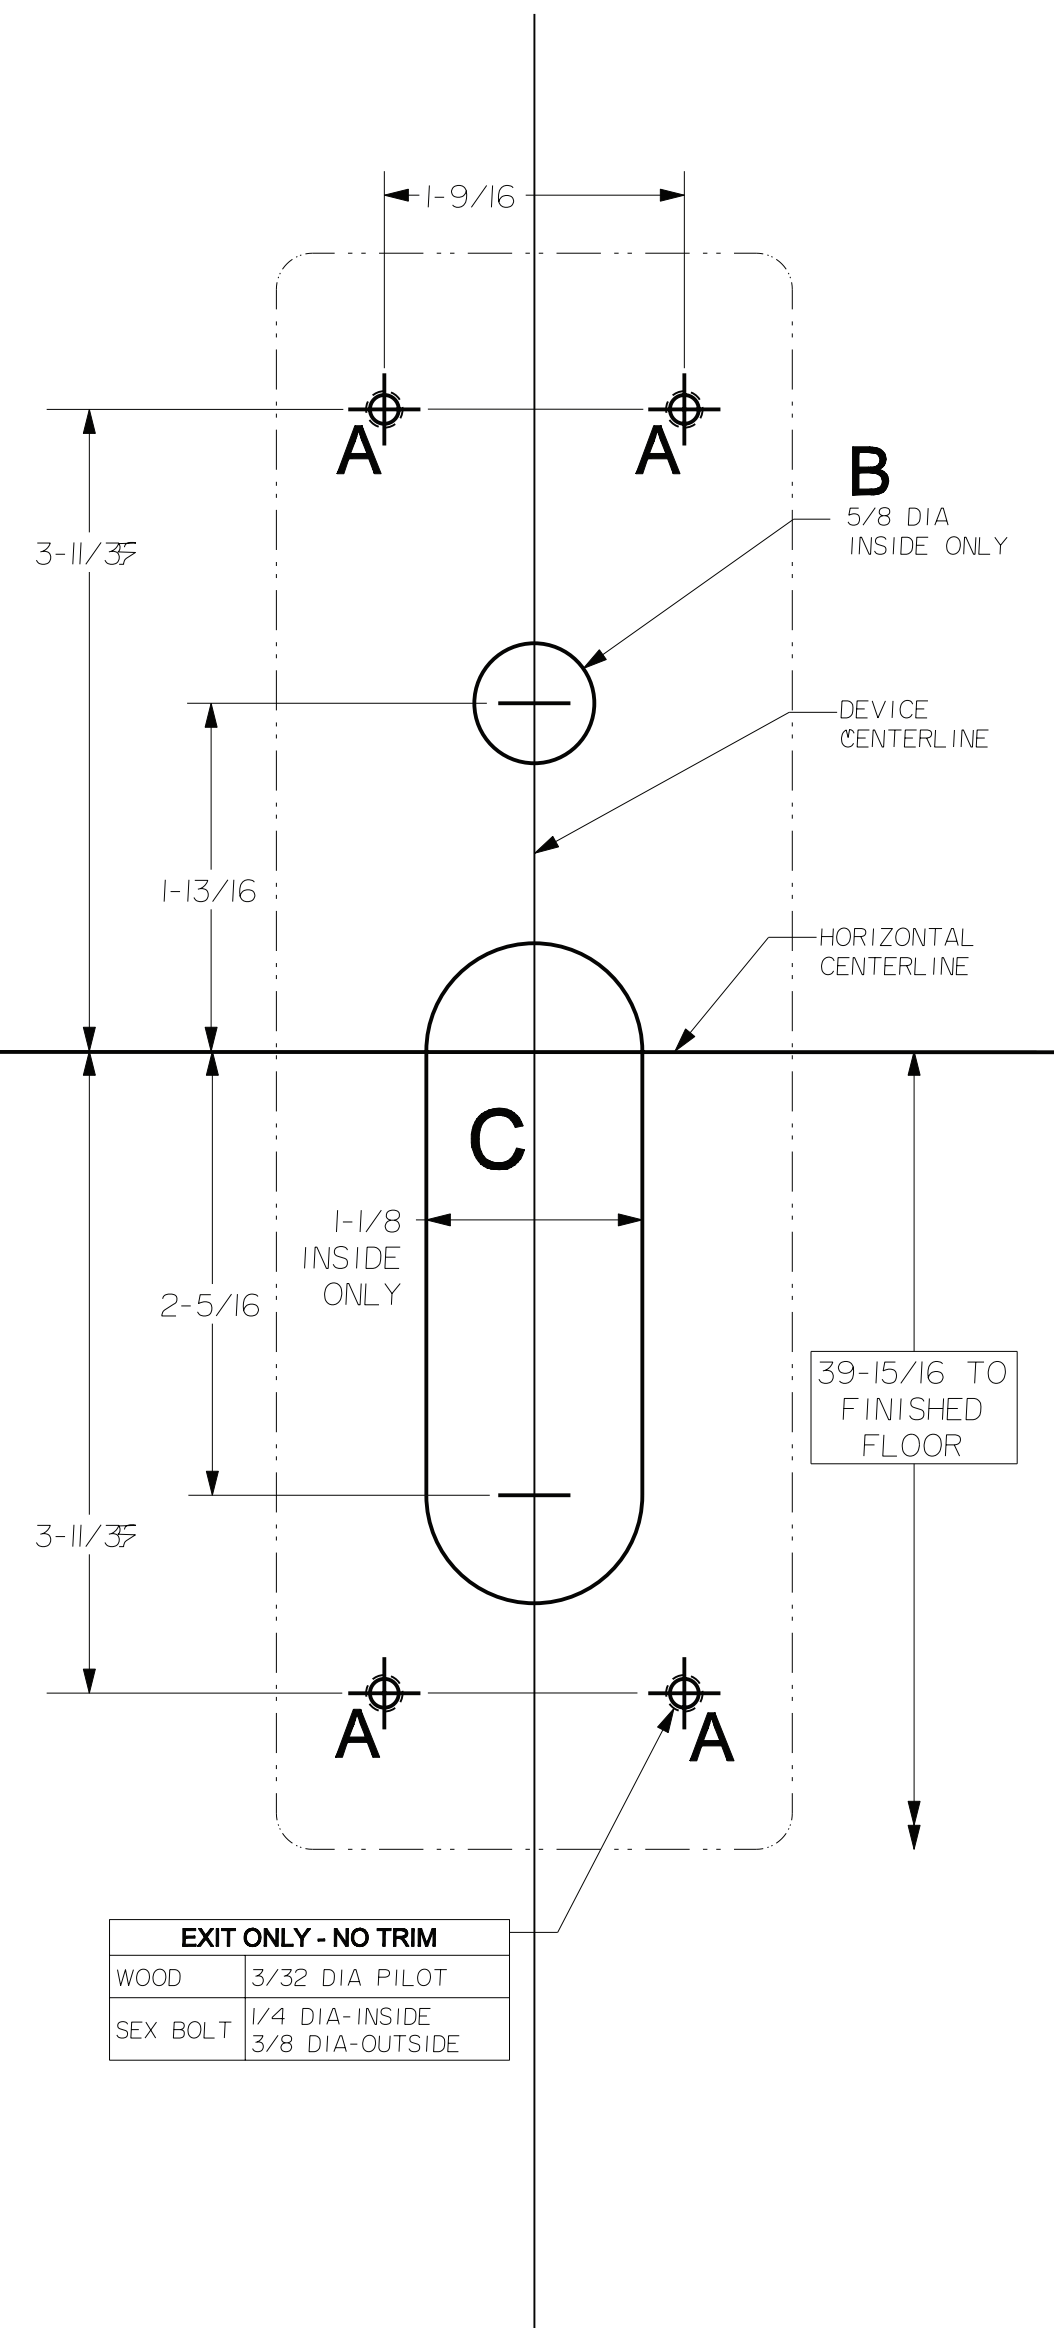

Lock Stile Case
Series: 2700, FL2700, 2700LBR, FL2700LBR
(When Trim is Specified
See Trim Tape on Template)

For online instructions, assistance or warranty information:
 Call 1-800-392-5209 or visit <https://dhwsupport.dormakaba.com/hc/en-us>

| EXIT ONLY - NO TRIM | |
|---------------------|---------------------------------------|
| WOOD | $3/32$ DIA PILOT |
| SEX BOLT | $1/4$ DIA-INSIDE $3/8$ DIA-OUTSIDE |

Template to scale, 1:1, full size.