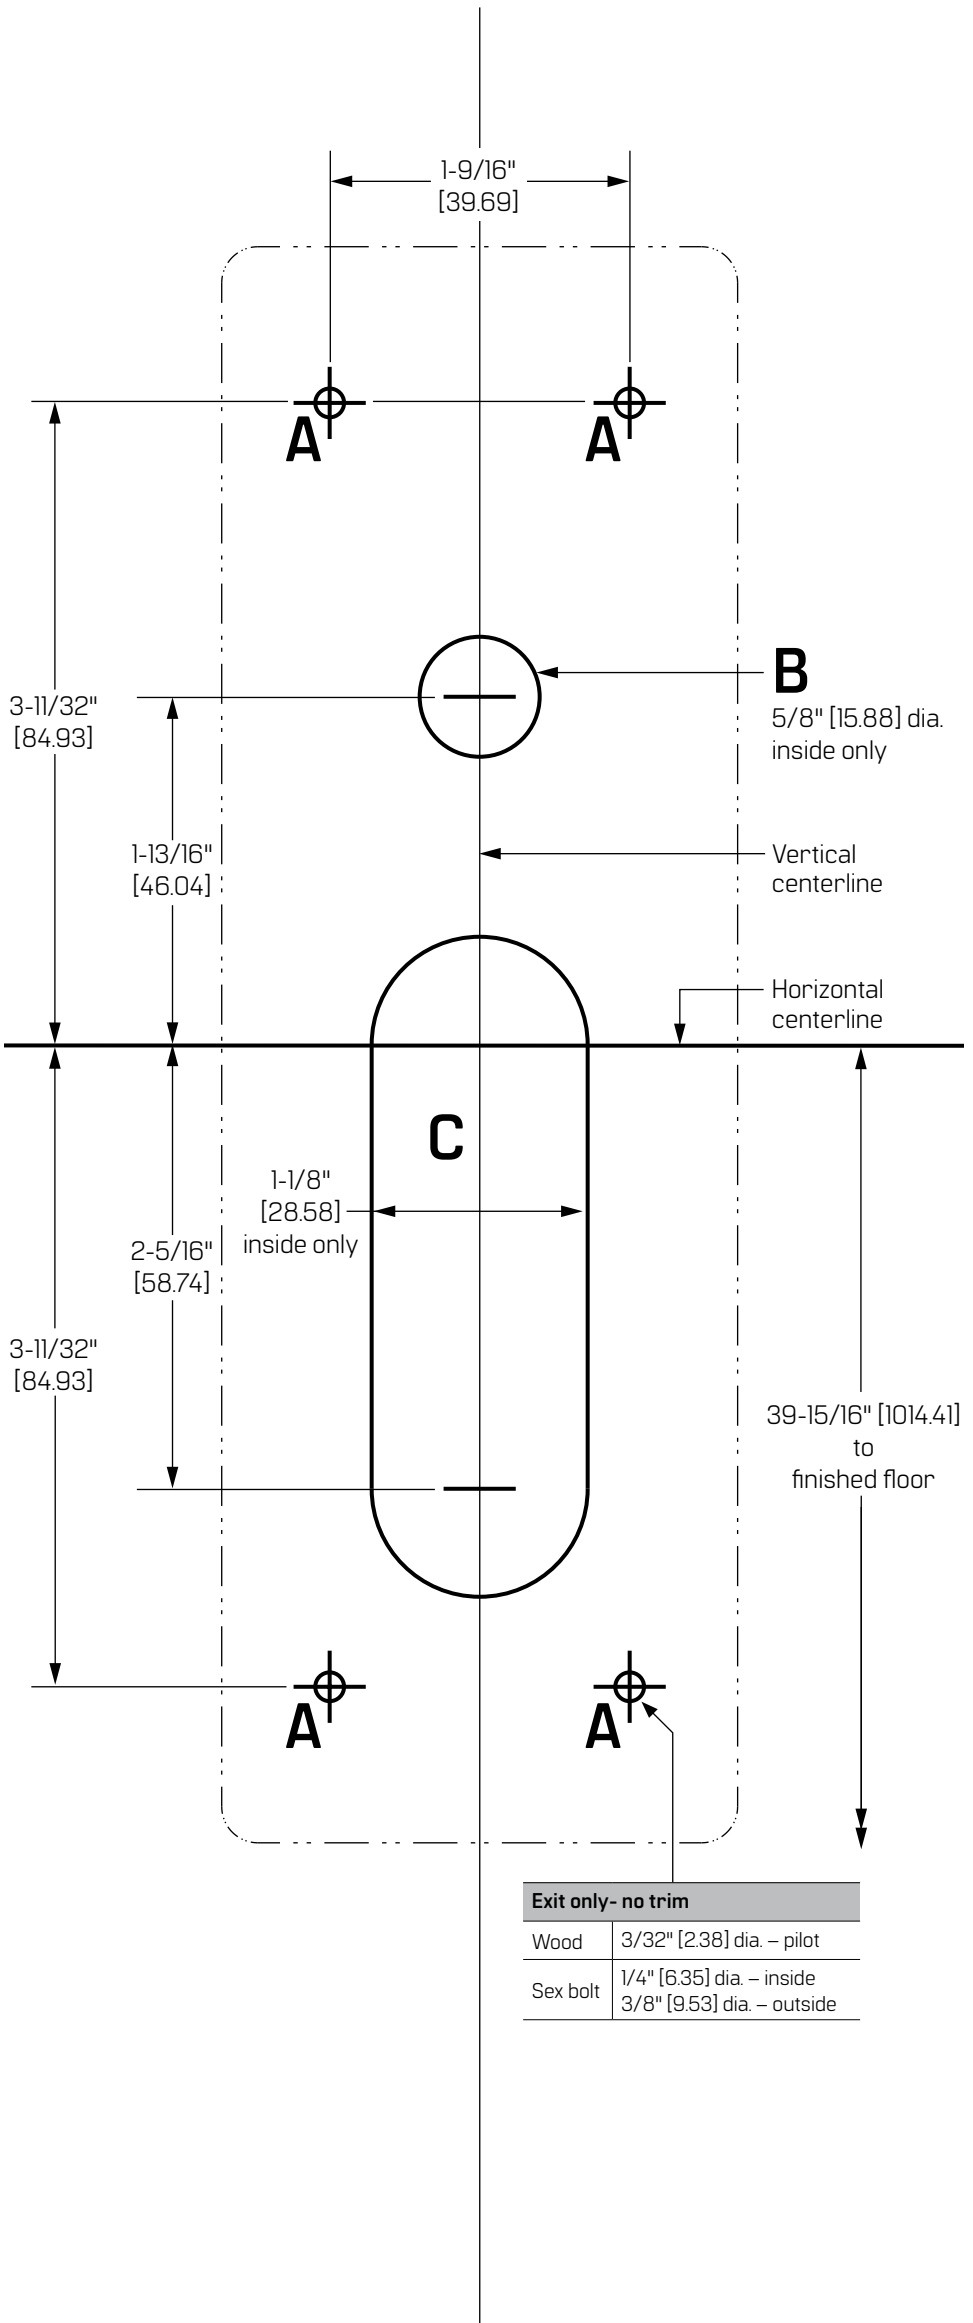

For online instructions, assistance or warranty information:
Call 1-800-392-5209 or visit <https://dhwsupport.dormakaba.com/hc/en-us>

NOTE: When trim is specified, see trim's tape-on template.

Verify exactly
1" [25.4 mm].

Measure scale after printing.
Template is to scale 1:1, full-size.

Exit only- no trim	
Wood	3/32" [2.38] dia. – pilot
Sex bolt	1/4" [6.35] dia. – inside 3/8" [9.53] dia. – outside

Template is to scale 1:1, full-size.