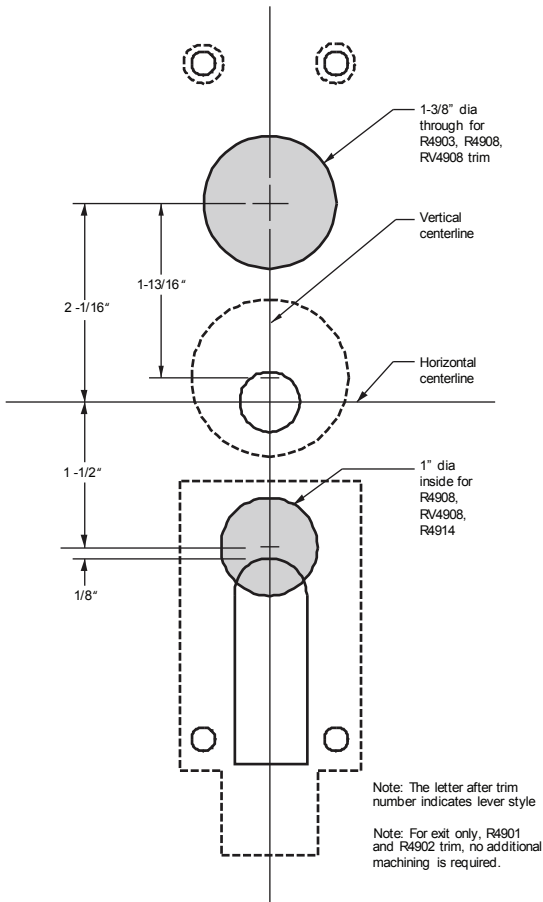

## R4900 Series Trim for Von Duprin Retrofit Application 98/99 Series Rim Device 9827/9927 Series Svr Device

For online instructions, assistance or warranty information:  
Call 1-800-392-5209 or visit <https://dhwsupport.dormakaba.com/hc/en-us>

**Not to scale 1:1. Measurements are for reference only.  
Not a drilling template.**