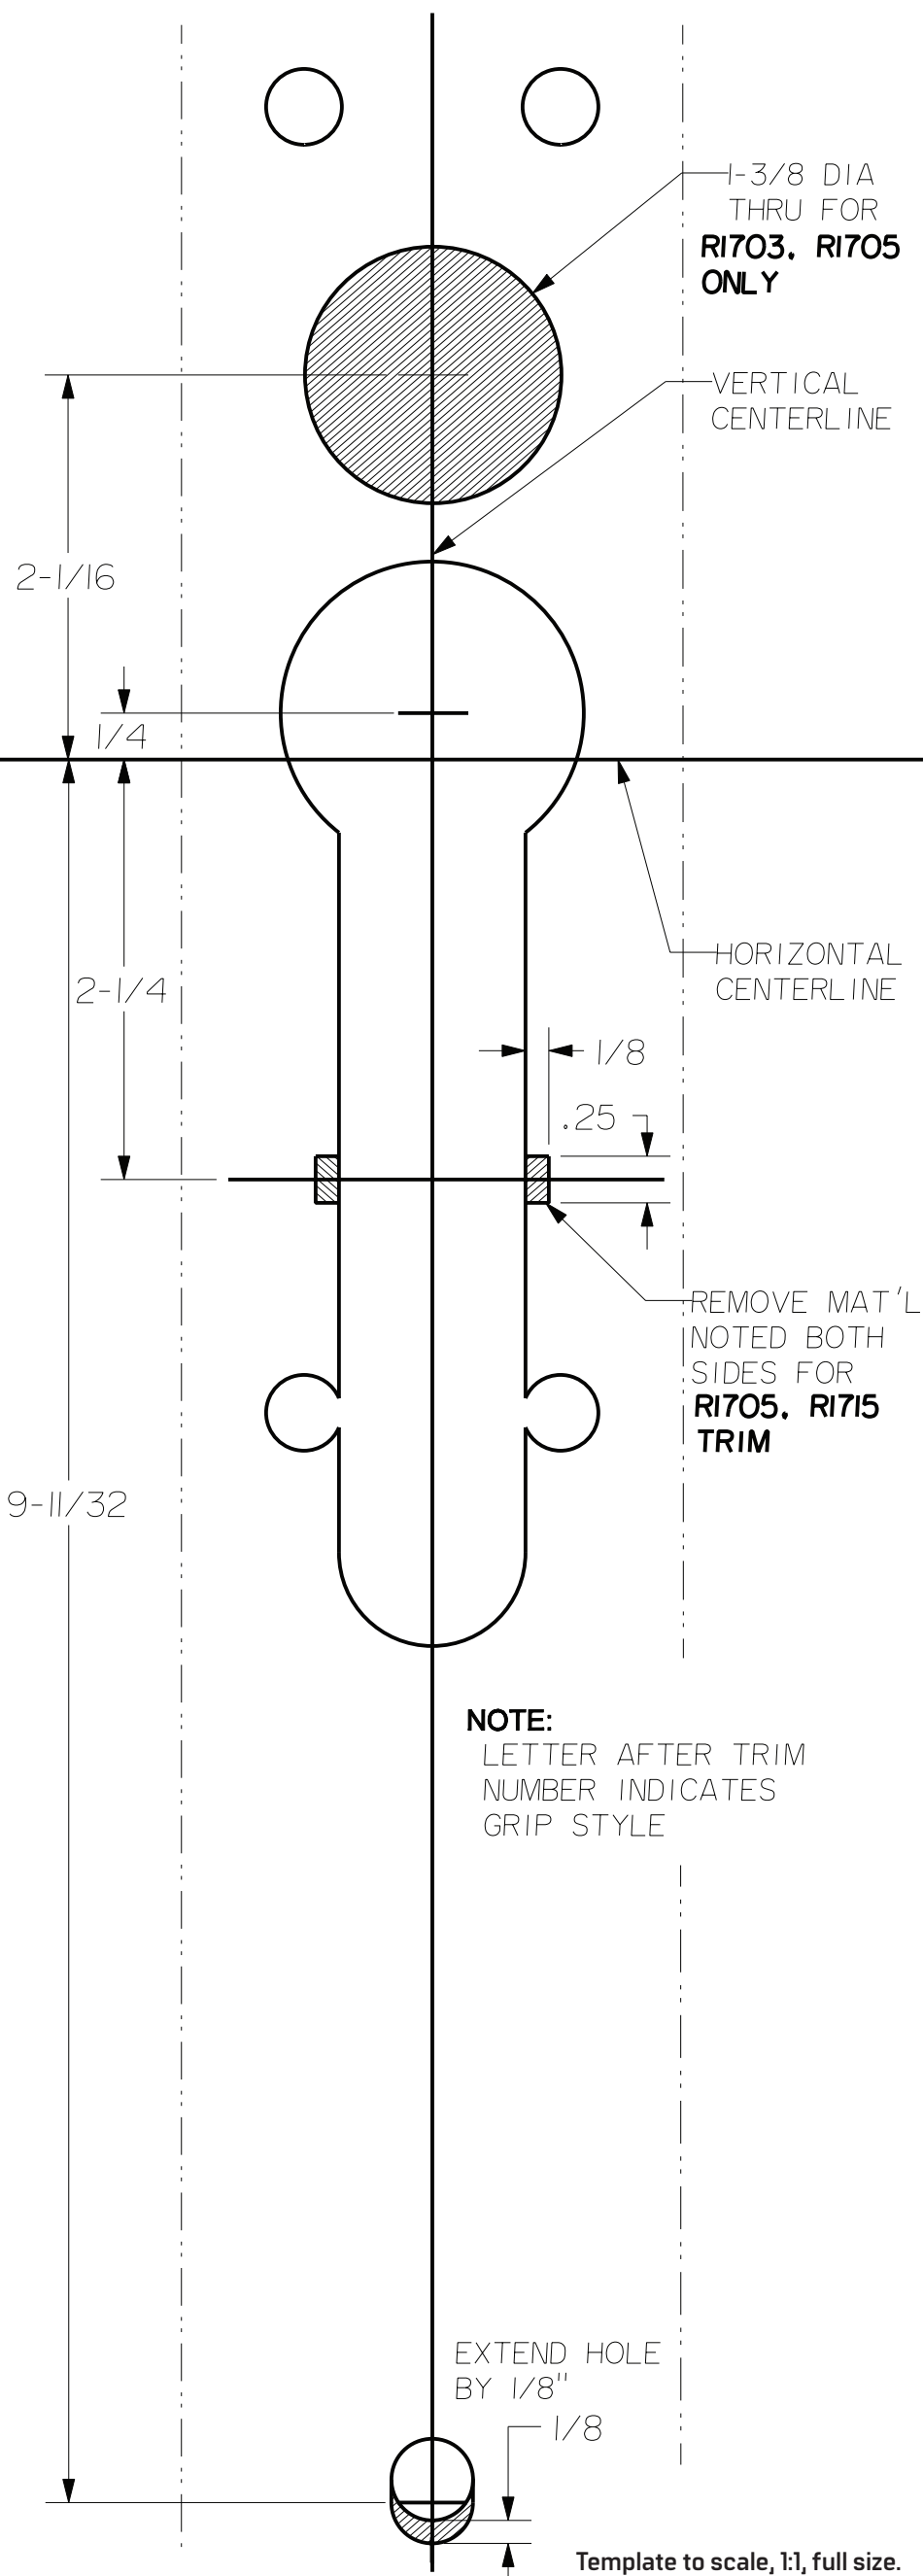

**Von Duprin Retrofit Application  
990 TP & 990TP-BE Trim  
R1700 Series Trim**

For online instructions, assistance or warranty information:  
Call 1-800-392-5209 or visit <https://dhwsupport.dormakaba.com/hc/en-us>

Template to scale, 1:1, full size.