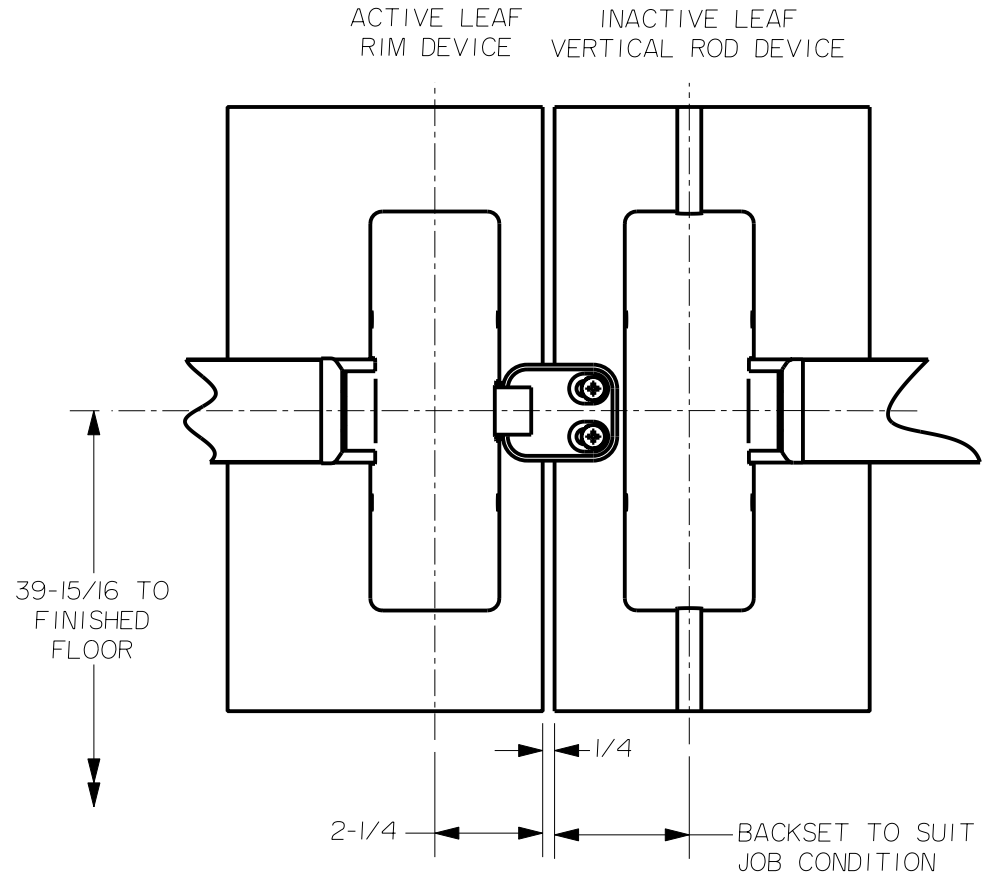

Installation Specifications: Apex Wide Stile, Olympian Rim & Vertical Rod

For online instructions, assistance or warranty information:
Call 1-800-392-5209 or visit <https://dhwsupport.dormakaba.com/hc/en-us>

DIM "A" IS BASED ON
1/4" GAP BETWEEN LEAFS.
ADJUST FOR VARIATIONS

BACKSET ACTIVE LEAF	BACKSET INACTIVE LEAF	DIM "A"
2-1/4	2-3/4 MIN	1
2-3/4	2-1/4 MIN	1/2