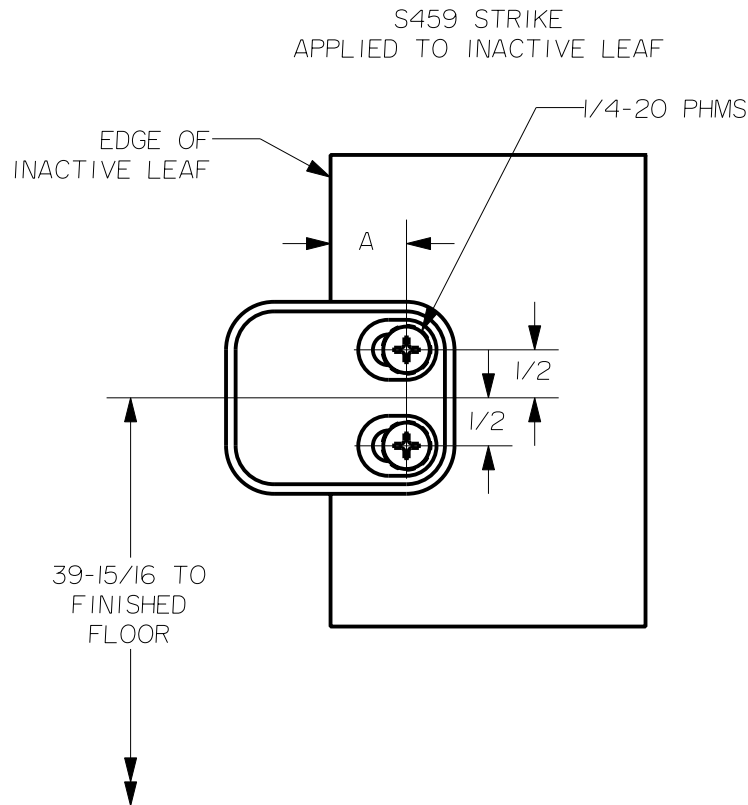

Installation Specifications: Apex Wide Stile, Olympian Rim & Vertical Rod

For online instructions, assistance or warranty information:
Call 1-800-392-5209 or visit <https://dhwsupport.dormakaba.com/hc/en-us>

DIM "A" IS BASED ON
1/4" GAP BETWEEN LEAFS.
ADJUST FOR VARIATIONS

BACKSET ACTIVE LEAF	BACKSET INACTIVE LEAF	DIM "A"
2-1/4	2-3/4 MIN	1
2-3/4	2-1/4 MIN	1/2