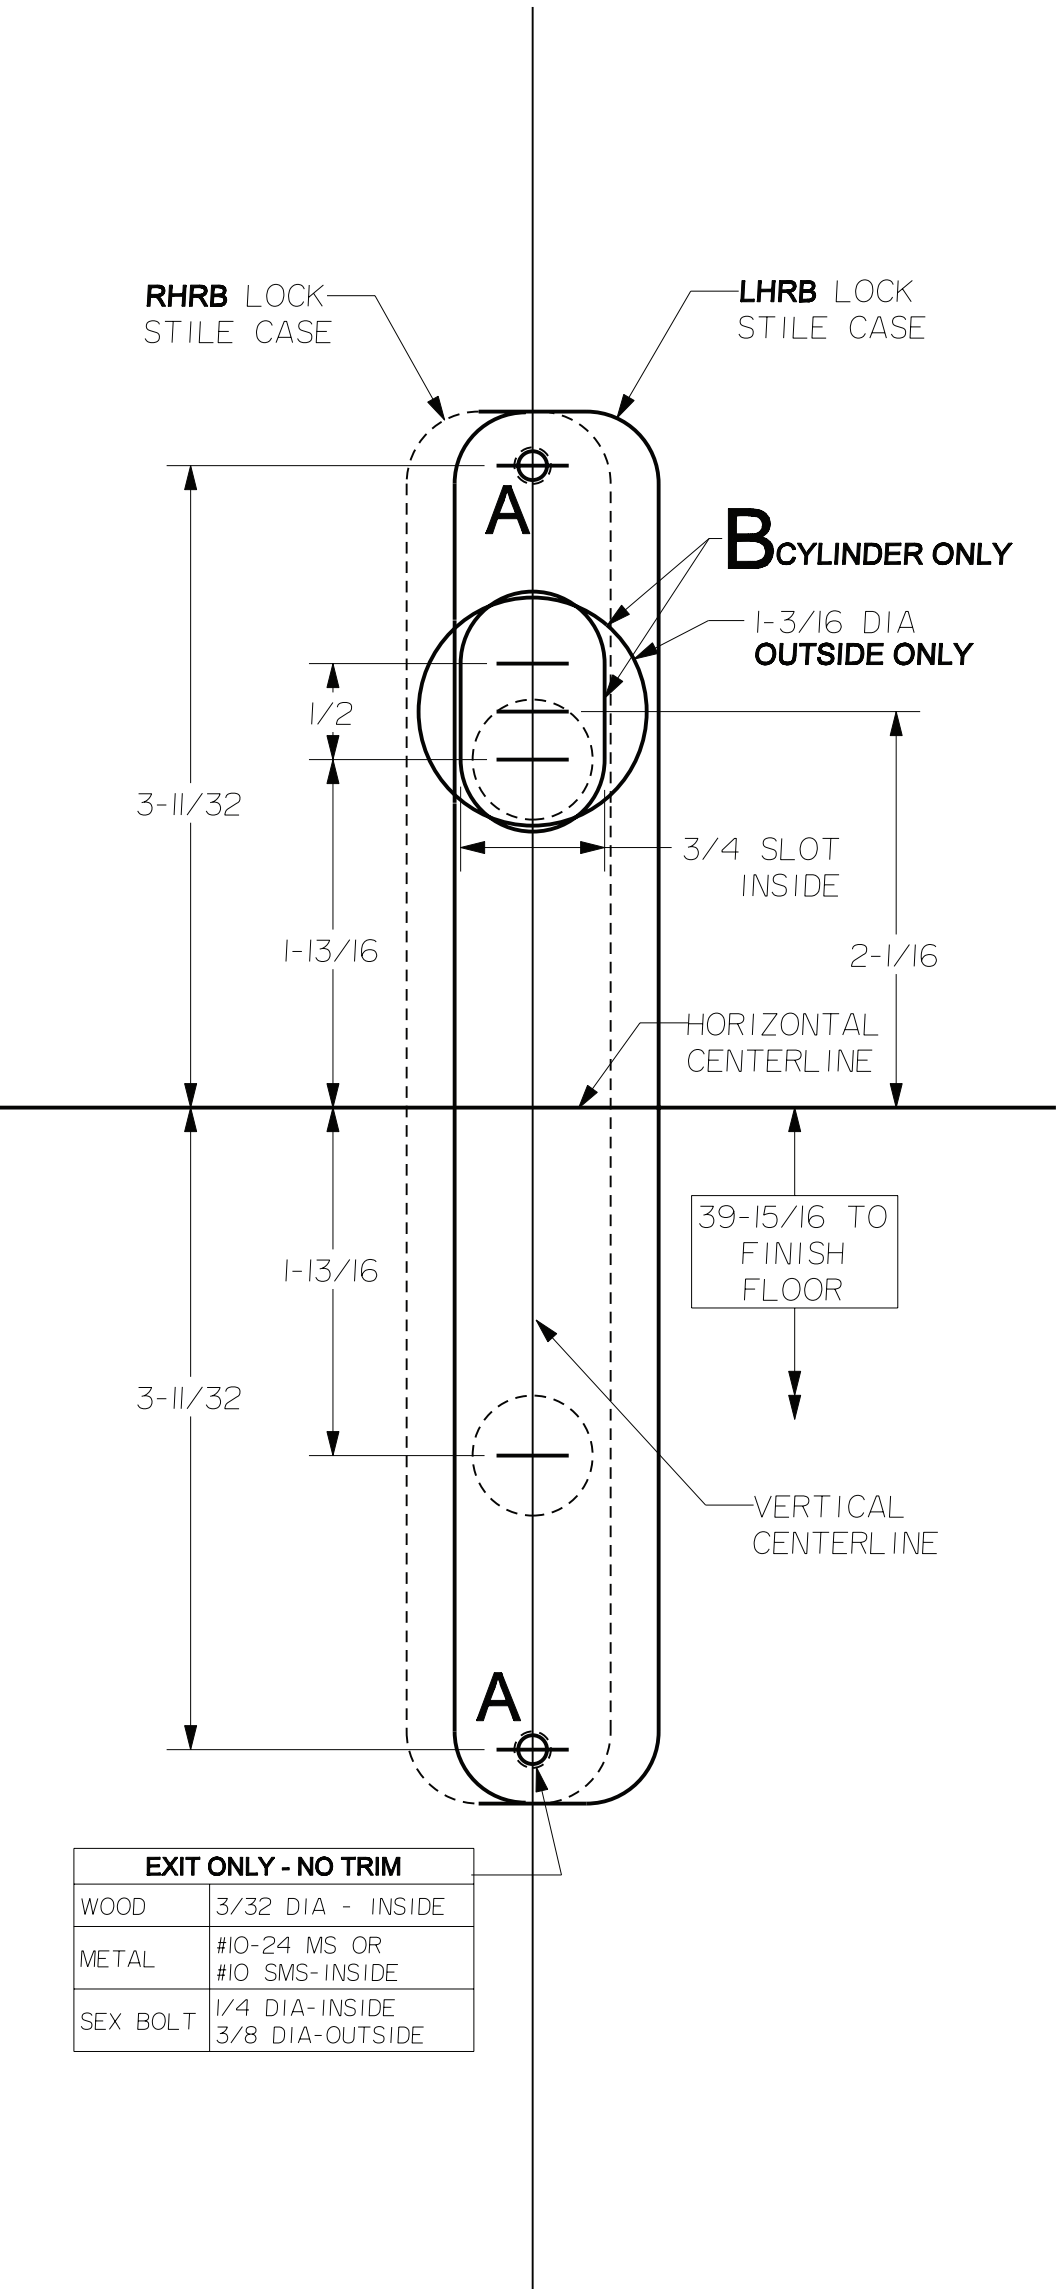

**Lock Stile Case**  
**Series: 2400, FL2400**  
**(When Trim is Specified See**  
**Trim Tape on Template)**

For online instructions, assistance or warranty information:  
 Call 1-800-392-5209 or visit <https://dhwsupport.dormakaba.com/hc/en-us>

EXIT ONLY - NO TRIM	
WOOD	3/32 DIA - INSIDE
METAL	#10-24 MS OR #10 SMS-INSIDE
SEX BOLT	1/4 DIA-INSIDE 3/8 DIA-OUTSIDE

Template to scale, 1:1, full size.