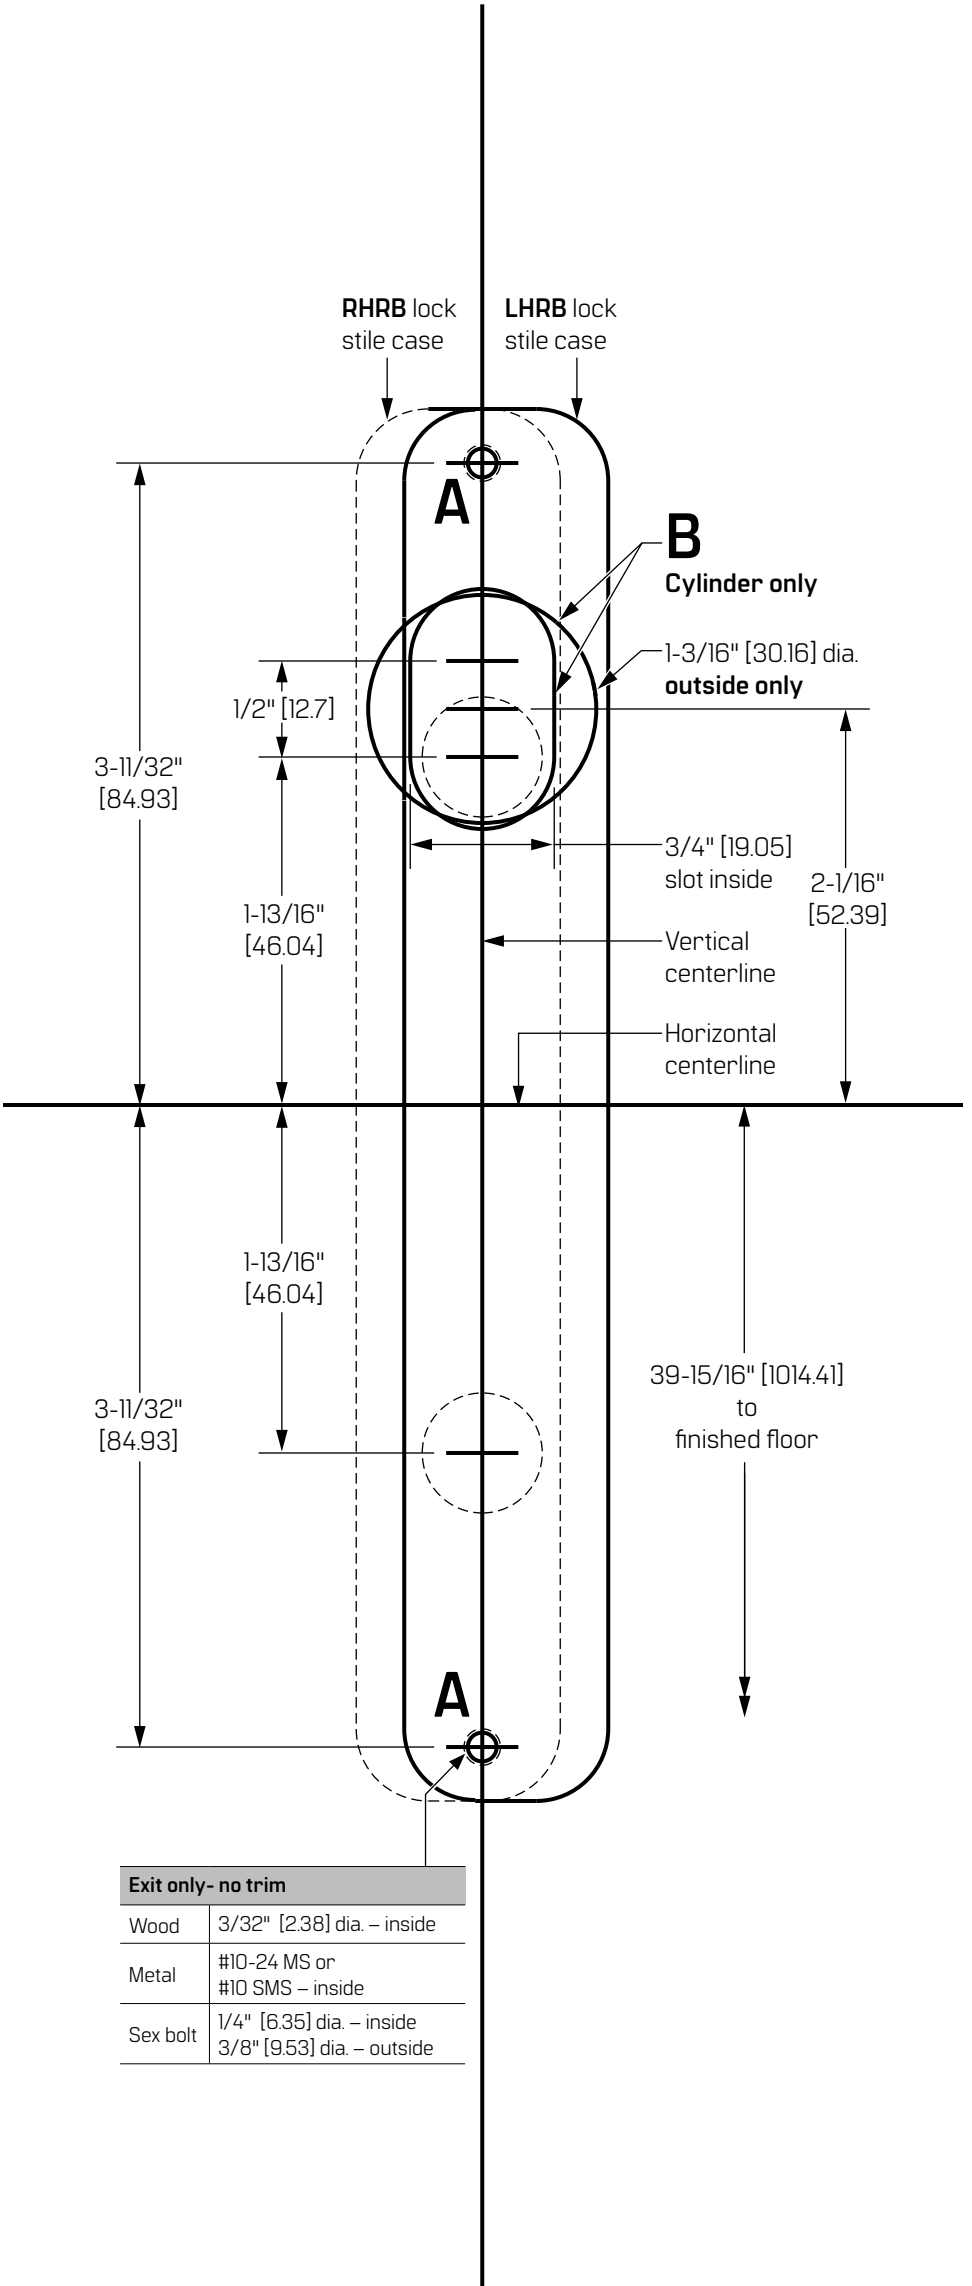

For online instructions, assistance or warranty information:  
Call 1-800-392-5209 or visit <https://dhwsupport.dormakaba.com/hc/en-us>

**NOTE:** When trim is specified, see trim's tape-on template.

Verify exactly  
1" [25.4 mm].

Measure scale after printing.  
Template is to scale 1:1, full-size.

Exit only- no trim	
Wood	3/32" [2.38] dia. – inside
Metal	#10-24 MS or #10 SMS – inside
Sex bolt	1/4" [6.35] dia. – inside 3/8" [9.53] dia. – outside

Template is to scale 1:1, full-size.