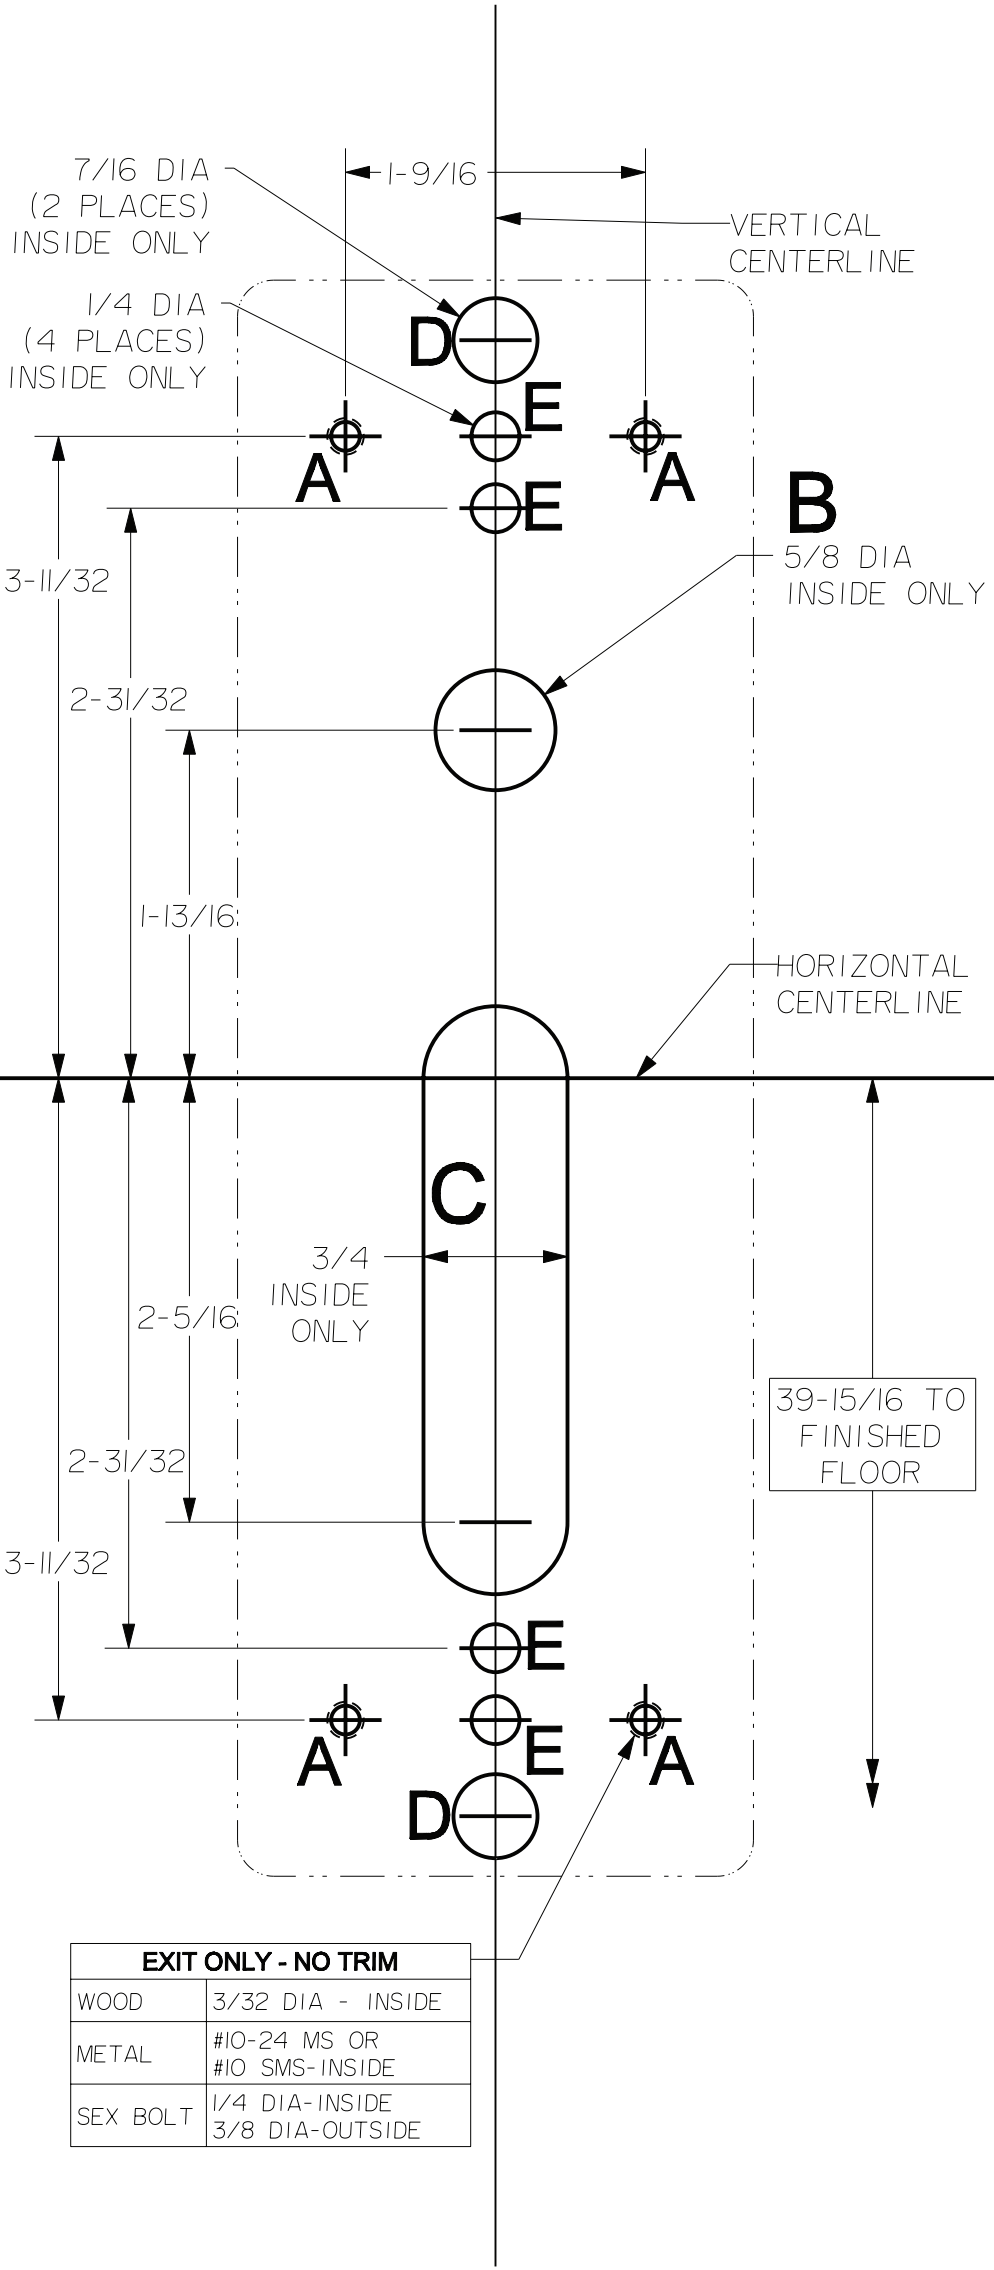

Lock Stile Case
Device: 2800, FL2800, 2800LBR, FL2800LBR
(When Trim is Specified
See Trim Tape on Template)

For online instructions, assistance or warranty information:
 Call 1-800-392-5209 or visit <https://dhwsupport.dormakaba.com/hc/en-us>

EXIT ONLY - NO TRIM	
WOOD	3/32 DIA - INSIDE
METAL	#10-24 MS OR #10 SMS- INSIDE
SEX BOLT	1/4 DIA-INSIDE 3/8 DIA-OUTSIDE

Template to scale, 1:1, full size.