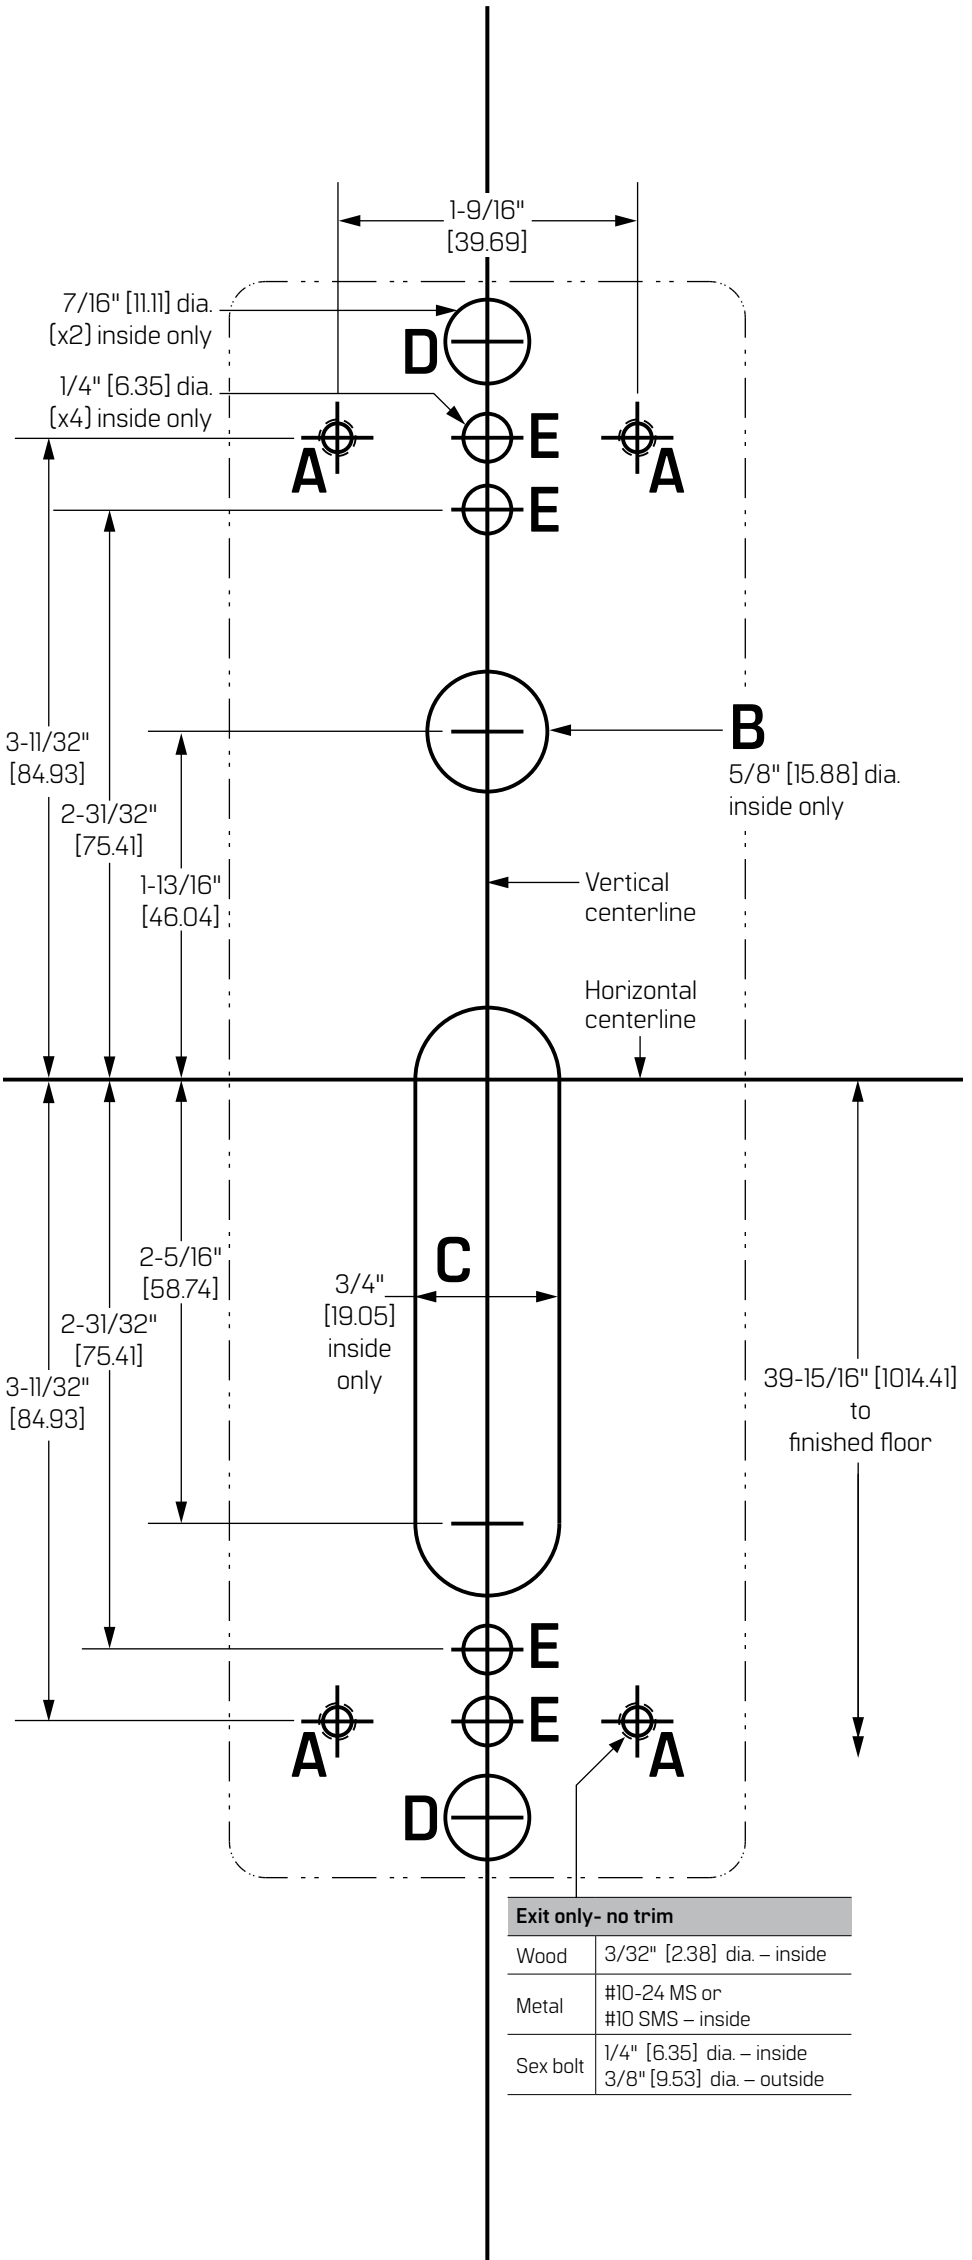

For online instructions, assistance or warranty information:
Call 1-800-392-5209 or visit <https://dhwsupport.dormakaba.com/hc/en-us>

NOTE: When trim is specified, see trim's tape-on template.

Verify exactly
1" [25.4 mm].

Measure scale after printing.
Template is to scale 1:1, full-size.

Template is to scale 1:1, full-size.