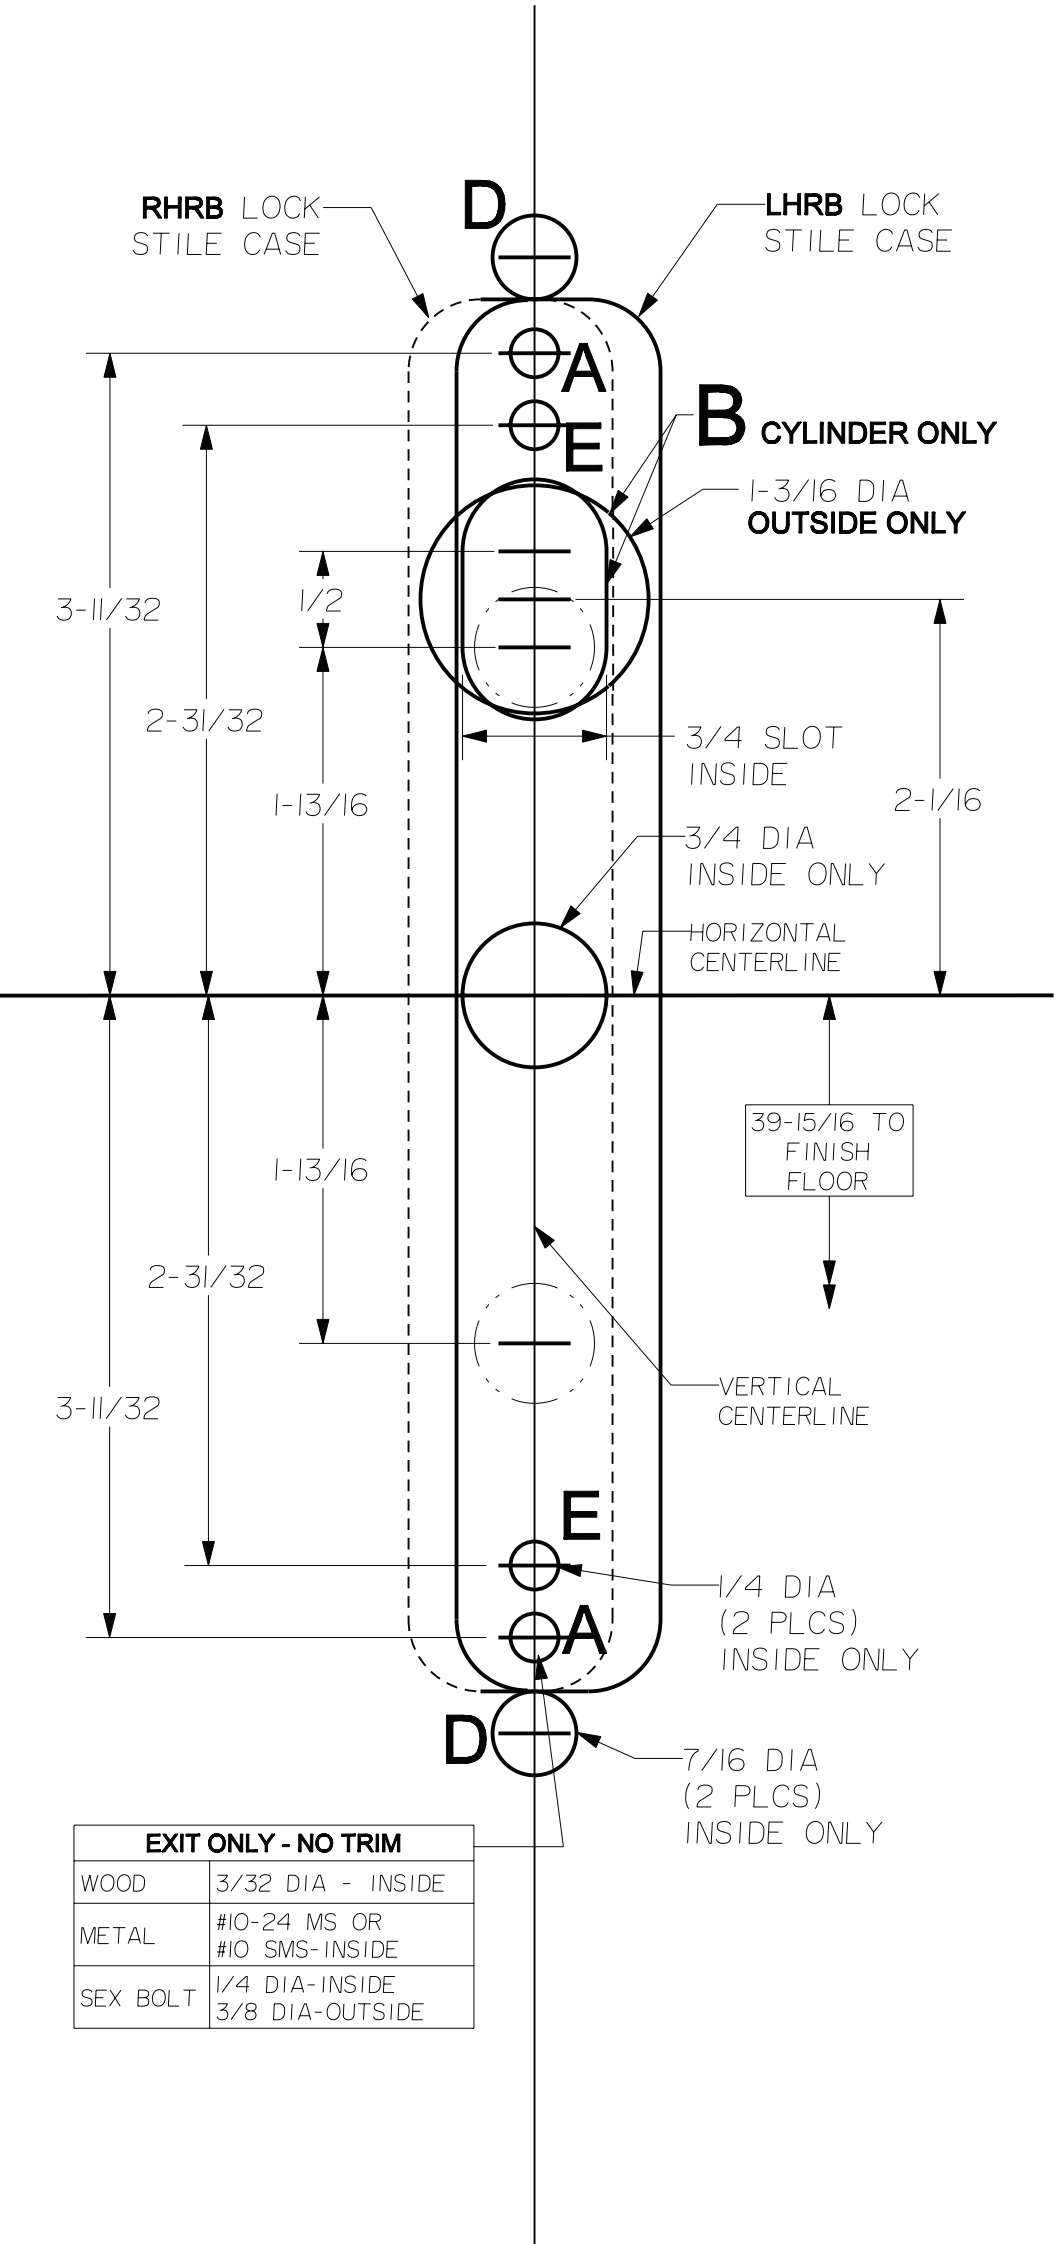

Lock Stile Case
Series: 2600, FL2600, 2600LBR, FL2600LBR
(When Trim is Specified
See Trim Tape on Template)

For online instructions, assistance or warranty information:
 Call 1-800-392-5209 or visit <https://dhwsupport.dormakaba.com/hc/en-us>

EXIT ONLY - NO TRIM	
WOOD	3/32 DIA - INSIDE
METAL	#10-24 MS OR #10 SMS- INSIDE
SEX BOLT	1/4 DIA-INSIDE 3/8 DIA-OUTSIDE

Template to scale, 1:1, full size.