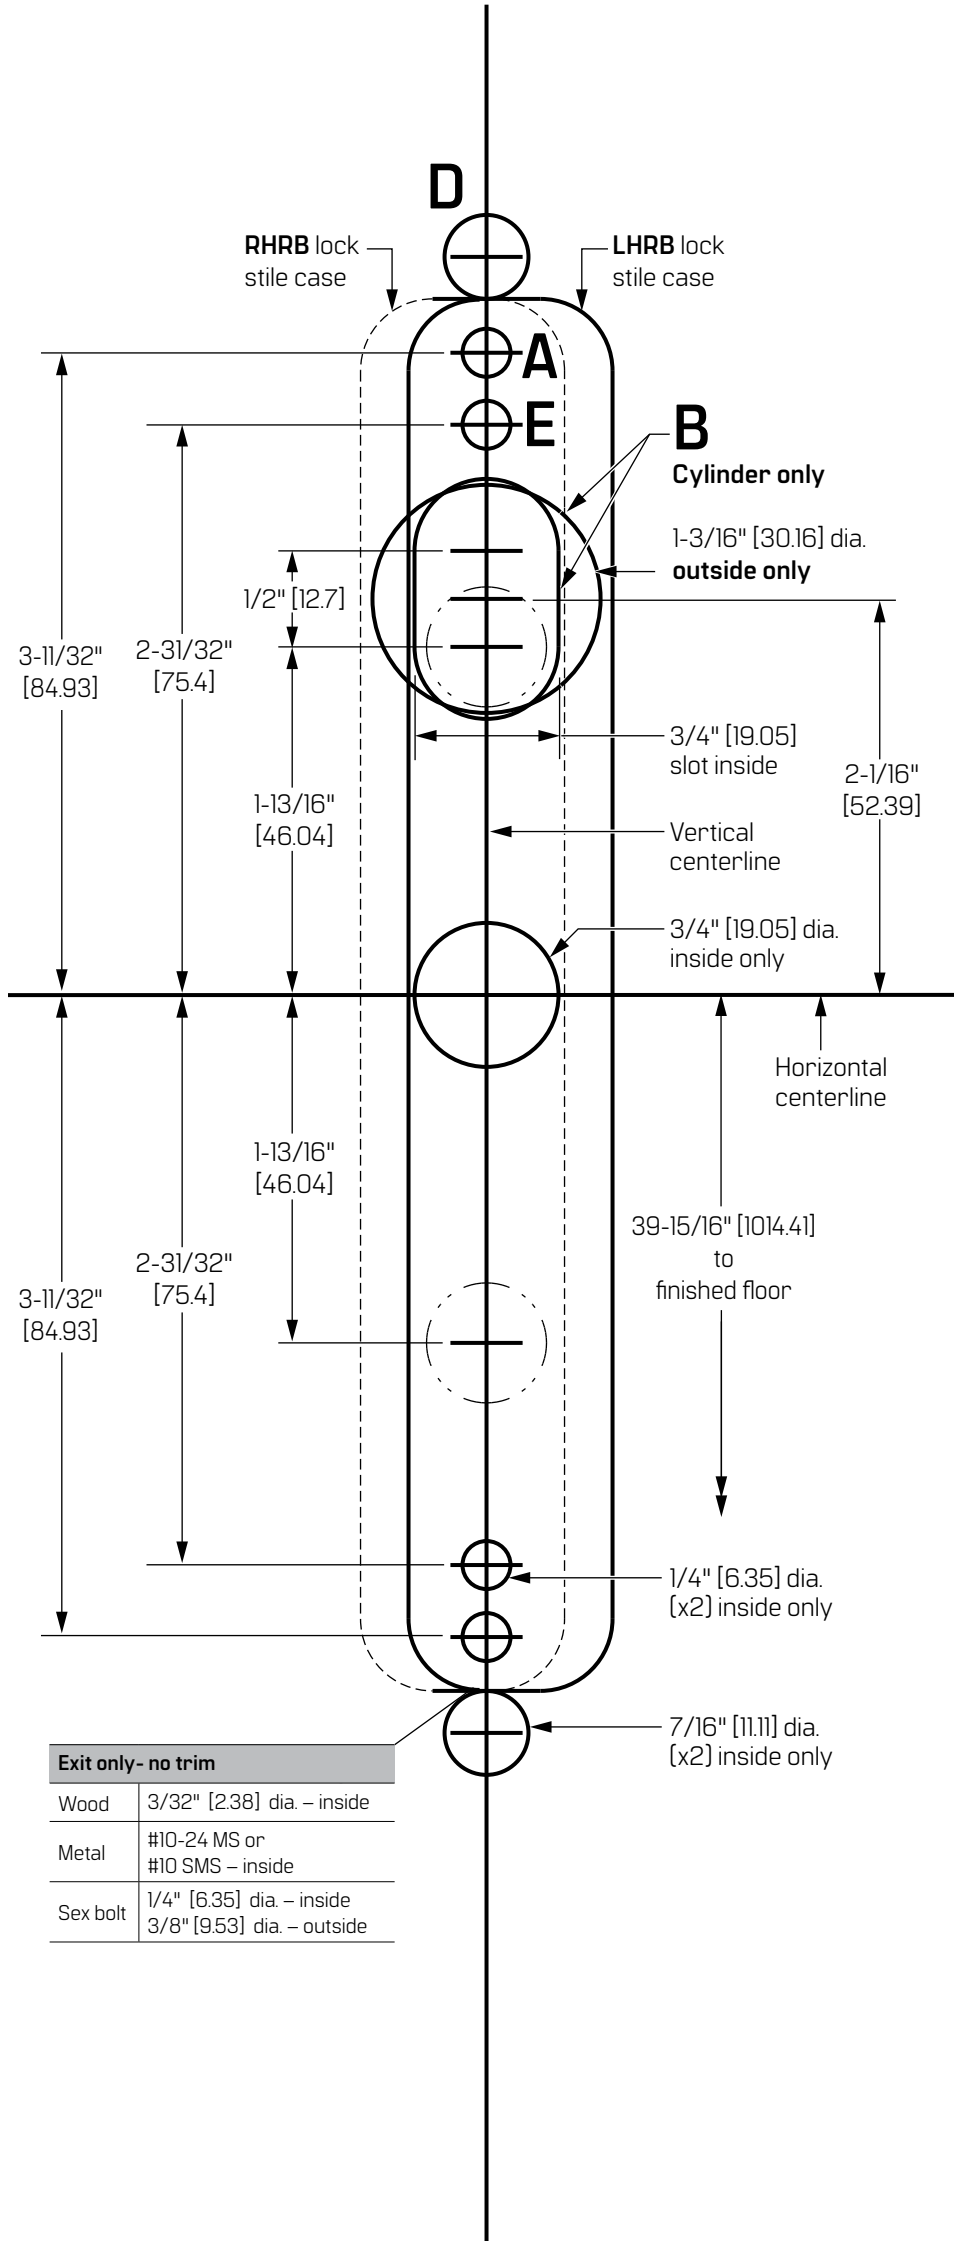

For online instructions, assistance or warranty information:
Call 1-800-392-5209 or visit <https://dhwsupport.dormakaba.com/hc/en-us>

NOTE: When trim is specified, see trim's tape-on template.

Verify exactly
1" [25.4 mm].

Measure scale after printing.
Template is to scale 1:1, full-size.

Exit only - no trim

Wood	3/32" [2.38] dia. – inside
Metal	#10-24 MS or #10 SMS – inside
Sex bolt	1/4" [6.35] dia. – inside
	3/8" [9.53] dia. – outside

Template is to scale 1:1, full-size.