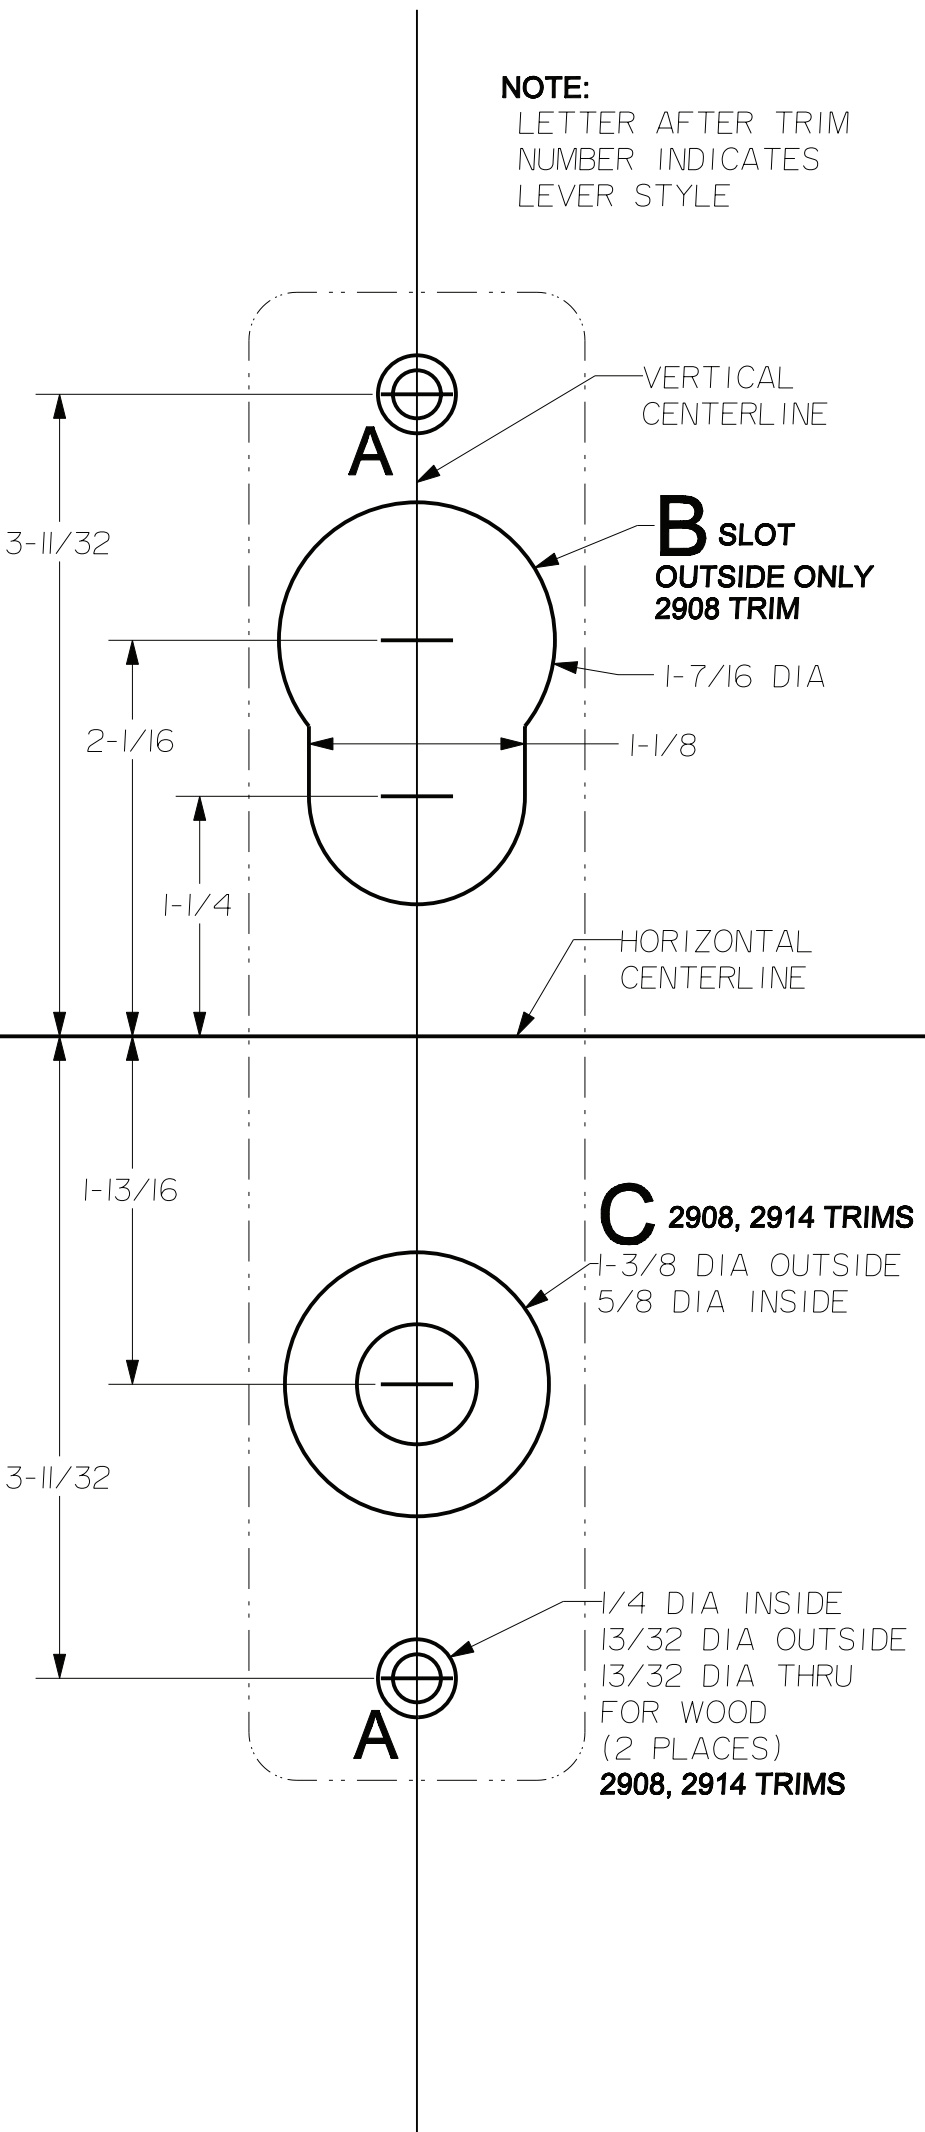

## 2900 Series Trim 2908, 2914 (For Device See Specific Tape on Template)

For online instructions, assistance or warranty information:  
Call 1-800-392-5209 or visit <https://dhwsupport.dormakaba.com/hc/en-us>

Template to scale, 1:1, full size.