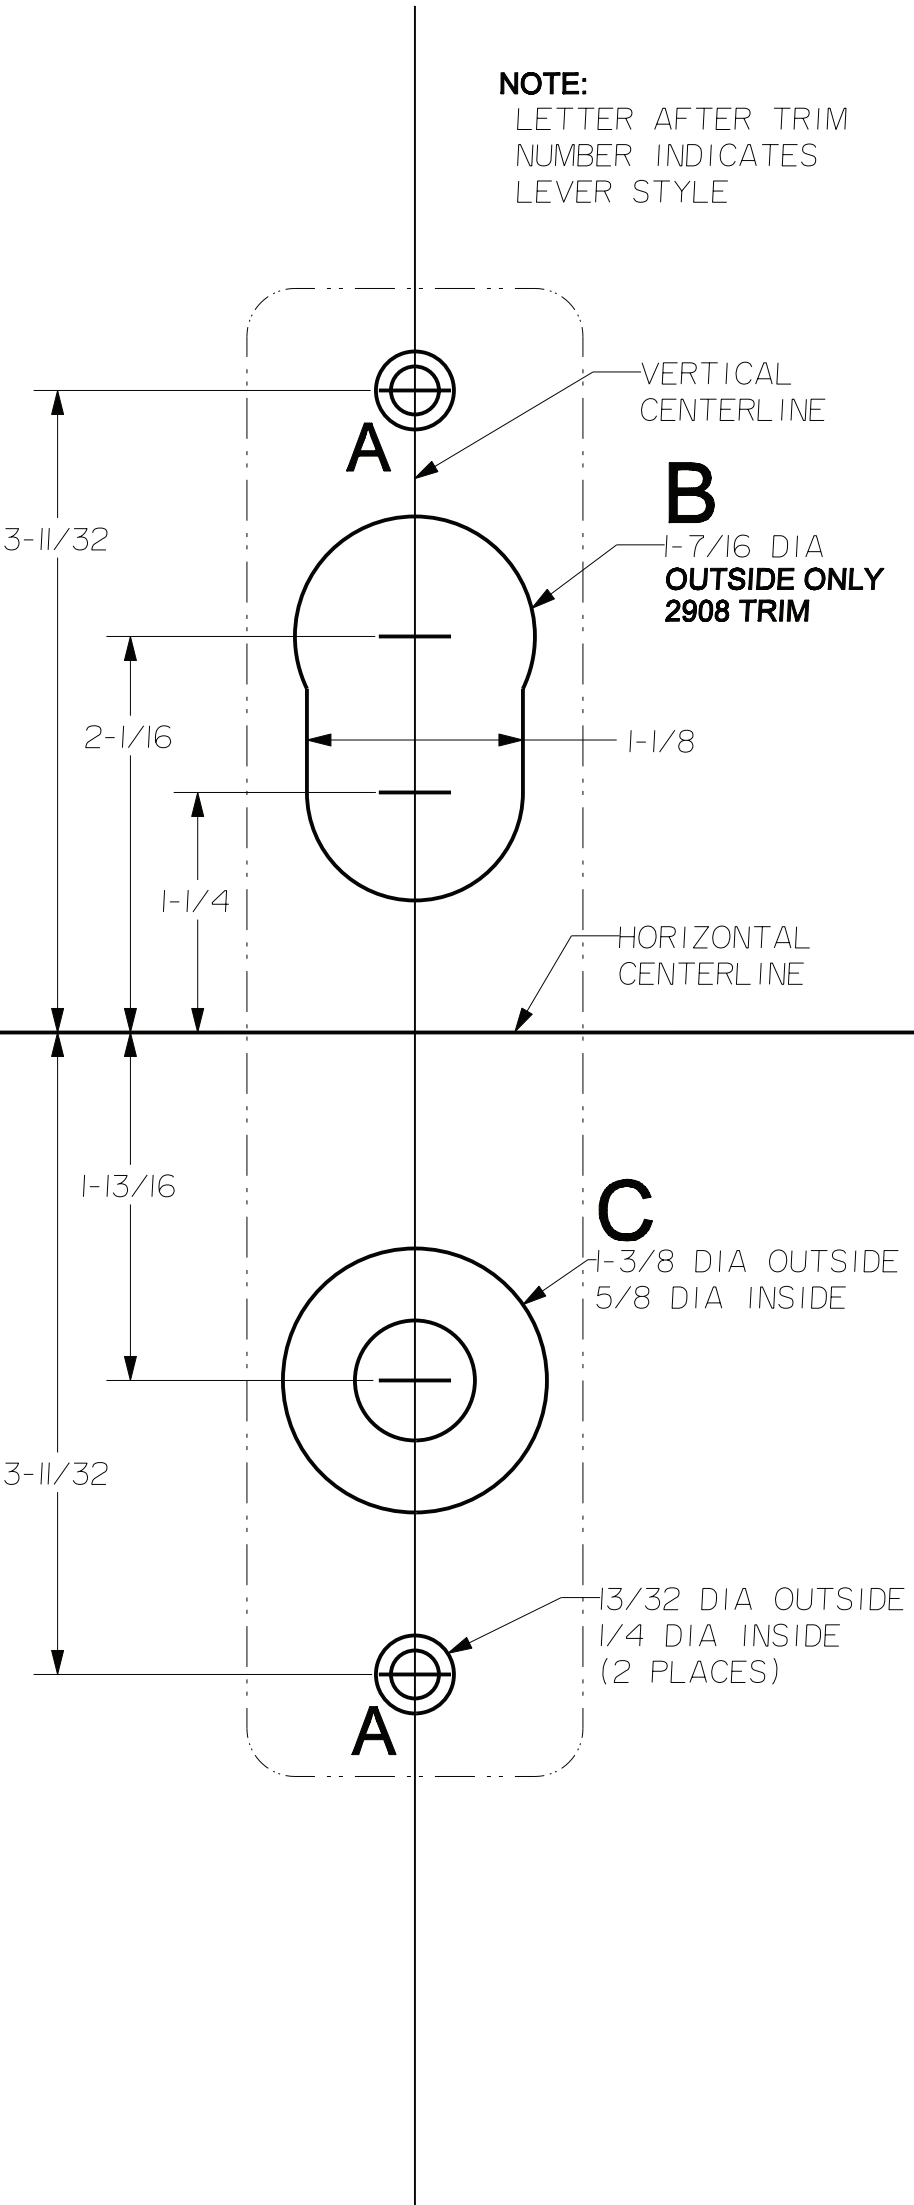

## 2900 Series Trim 2901, 2902, 2903 (For Device See Specific Tape on Template)

For online instructions, assistance or warranty information:  
Call 1-800-392-5209 or visit <https://dhwsupport.dormakaba.com/hc/en-us>

Template to scale, 1:1, full size.

**2900 Series Trim  
2908, 2914  
(For Device See Specific  
Tape on Template)**

For online instructions, assistance or warranty information:  
Call 1-800-392-5209 or visit <https://dhwsupport.dormakaba.com/hc/en-us>

**NOTE:**  
LETTER AFTER TRIM  
NUMBER INDICATES  
LEVER STYLE

Template to scale, 1:1, full size.