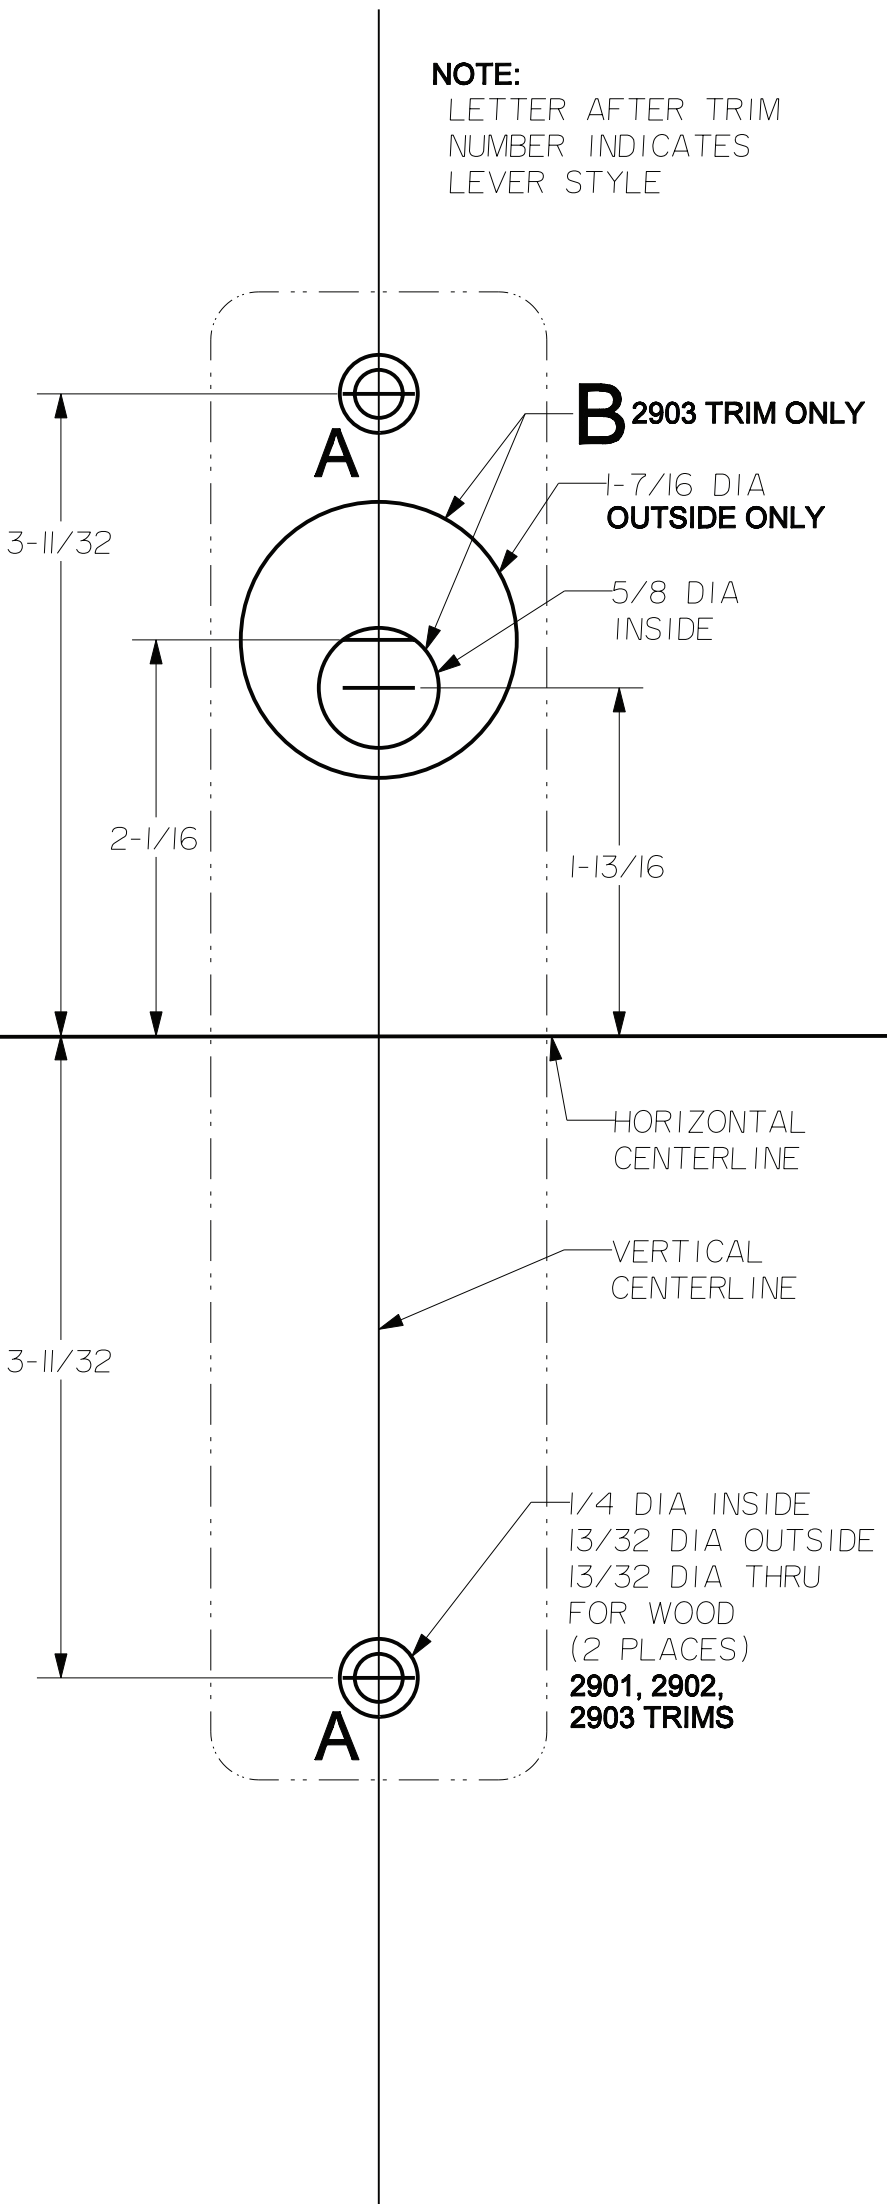

## 2900 Series Trim 2901, 2902, 2903 (For Device See Specific Tape on Template)

For online instructions, assistance or warranty information:  
Call 1-800-392-5209 or visit <https://dhwsupport.dormakaba.com/hc/en-us>

Template to scale, 1:1, full size.

**2900 Series Trim  
2908, 2914  
(For Device See Specific  
Tape on Template)**

For online instructions, assistance or warranty information:  
Call 1-800-392-5209 or visit <https://dhwsupport.dormakaba.com/hc/en-us>

**NOTE:**  
LETTER AFTER TRIM  
NUMBER INDICATES  
LEVER STYLE

Template to scale, 1:1, full size.