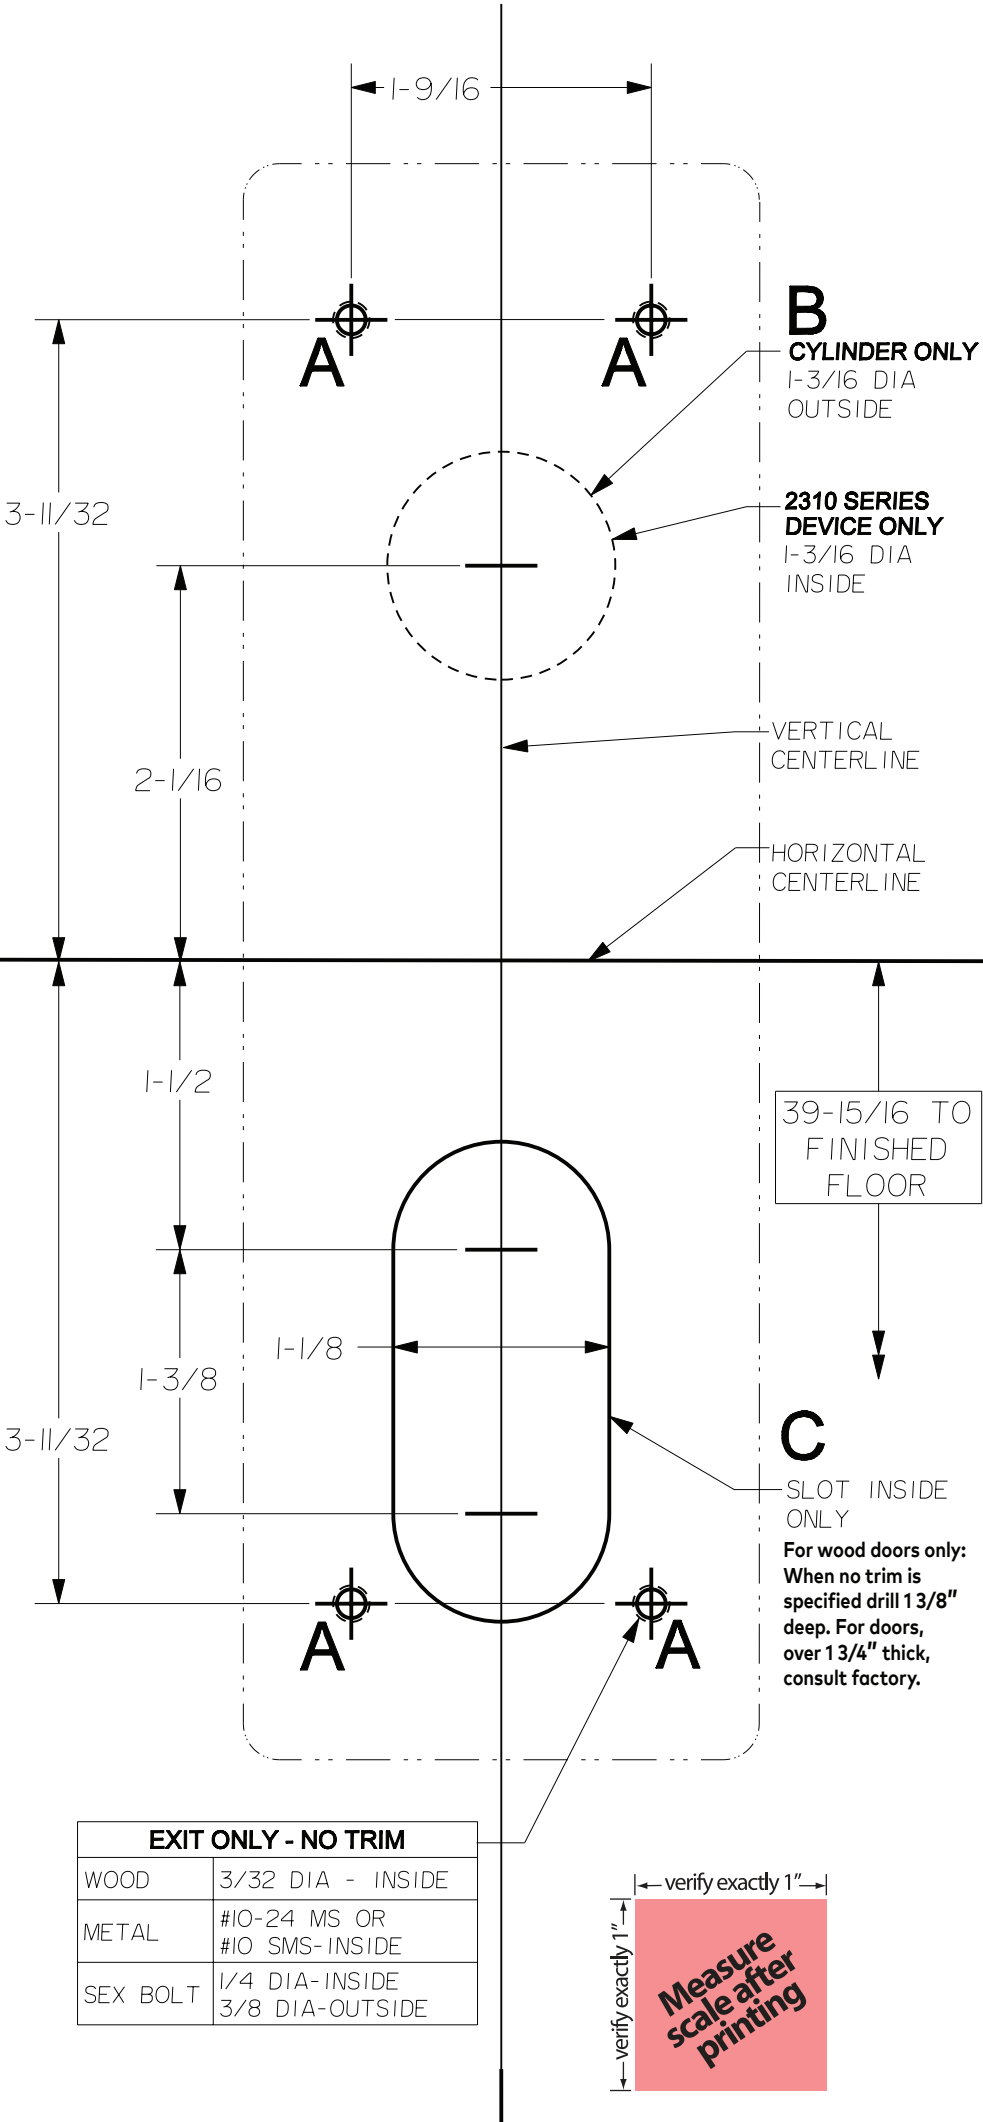

Lock Stile Case
Series: 2300, FL2300, 300, FL300
(When Trim is Specified See Trim Tape on Template)

For online instructions, assistance or warranty information:
 Call 1-800-392-5209 or visit <https://dhwsupport.dormakaba.com/hc/en-us>

EXIT ONLY - NO TRIM	
WOOD	3/32 DIA - INSIDE
METAL	#10-24 MS OR #10 SMS-INSIDE
SEX BOLT	1/4 DIA-INSIDE 3/8 DIA-OUTSIDE

Template to scale, 1:1, full size.