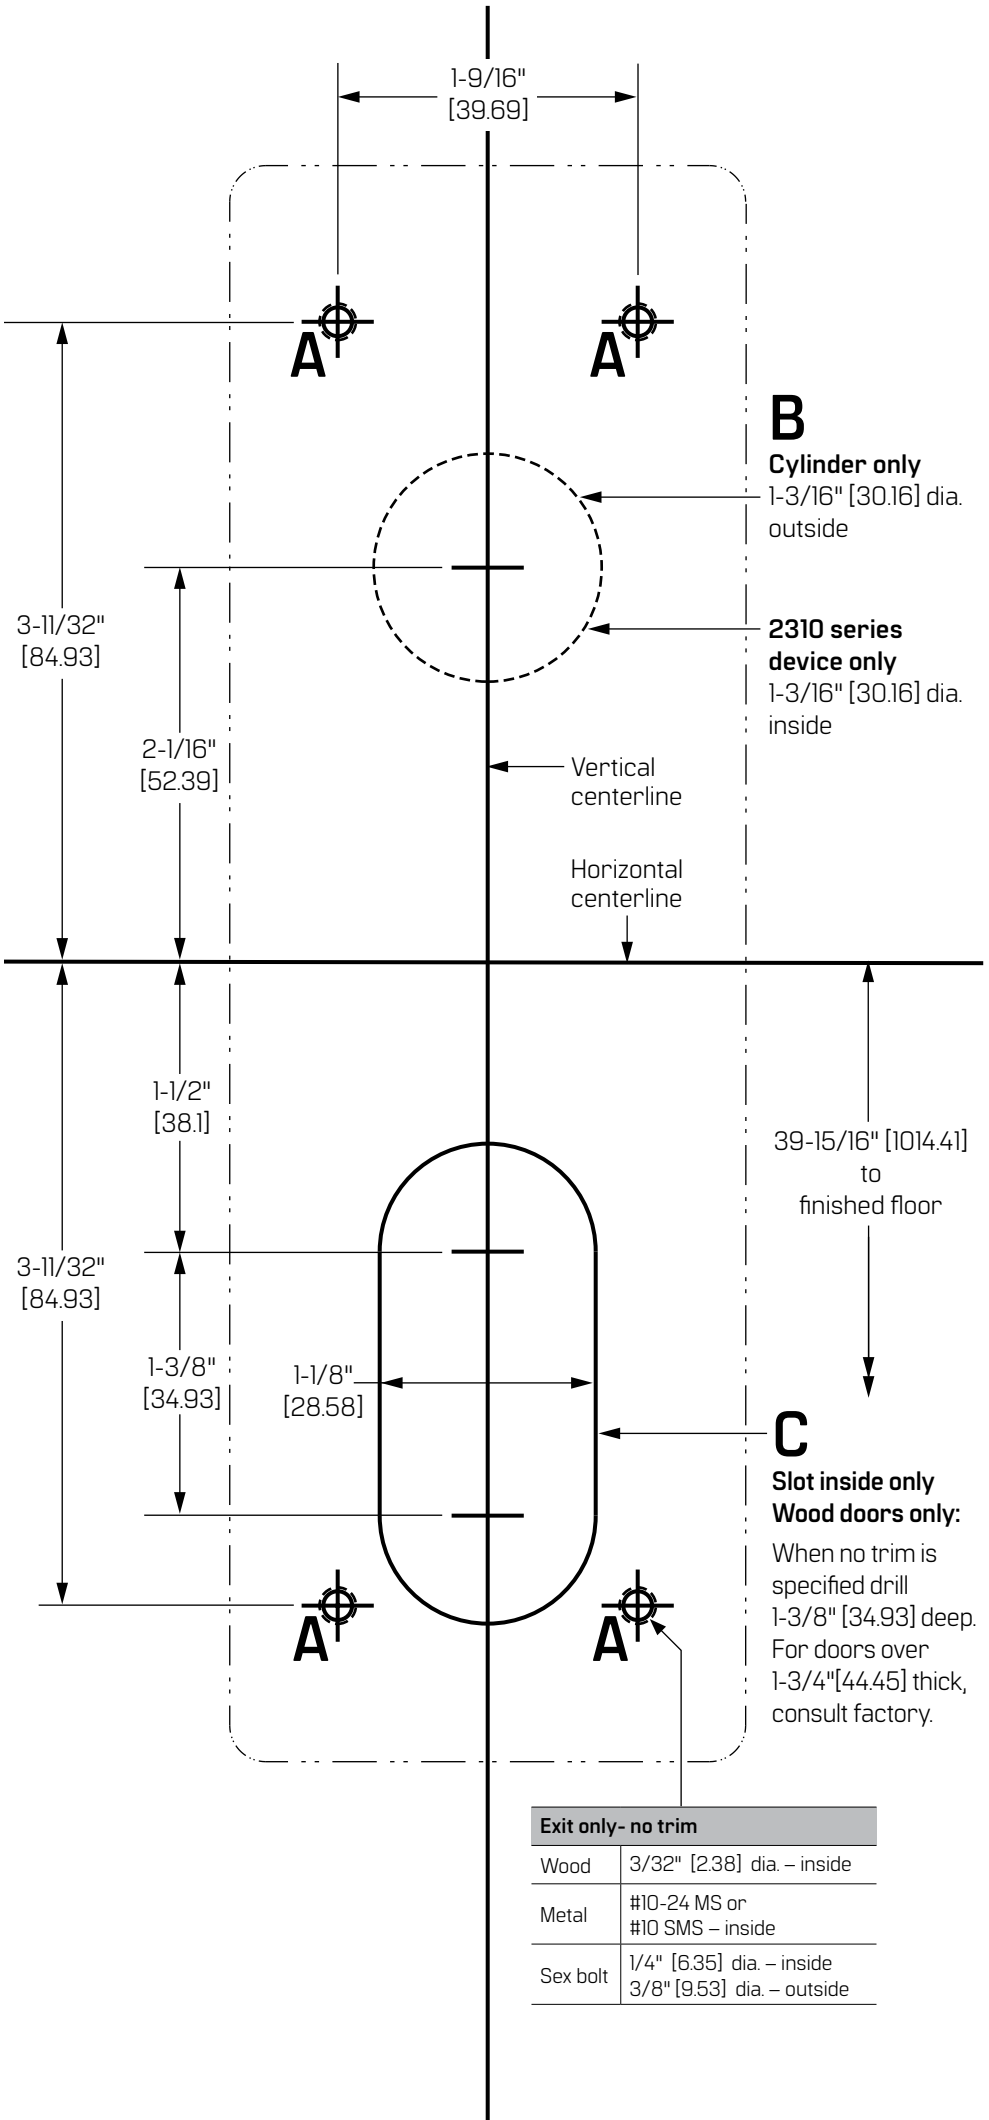

For online instructions, assistance or warranty information:
Call 1-800-392-5209 or visit <https://dhwsupport.dormakaba.com/hc/en-us>

NOTE: When trim is specified, see trim's tape-on template.

Verify exactly
1" [25.4 mm].

Measure scale after printing.
Template is to scale 1:1, full-size.

Template is to scale 1:1, full-size.