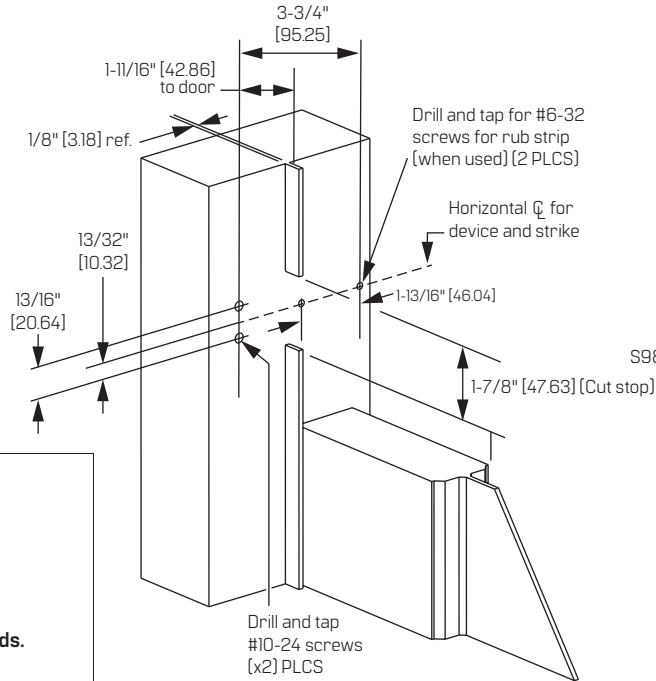

# S988 Strike and Rub Strip Specifications

LHRB application shown

Scan for product details and downloads.

Call 1-800-392-5209 or visit  
<https://dhwsupport.dormakaba.com/hc/en-us>  
for assistance and warranty information.