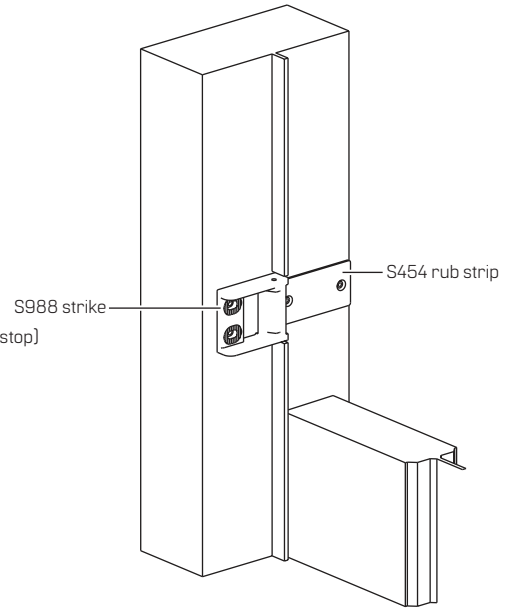

# S988 Strike and Rub Strip Specifications

LHRB application shown

Scan for product details and downloads.

Call 1-800-392-5209 or visit  
<https://dhwsupport.dormakaba.com/hc/en-us>  
for assistance and warranty information.