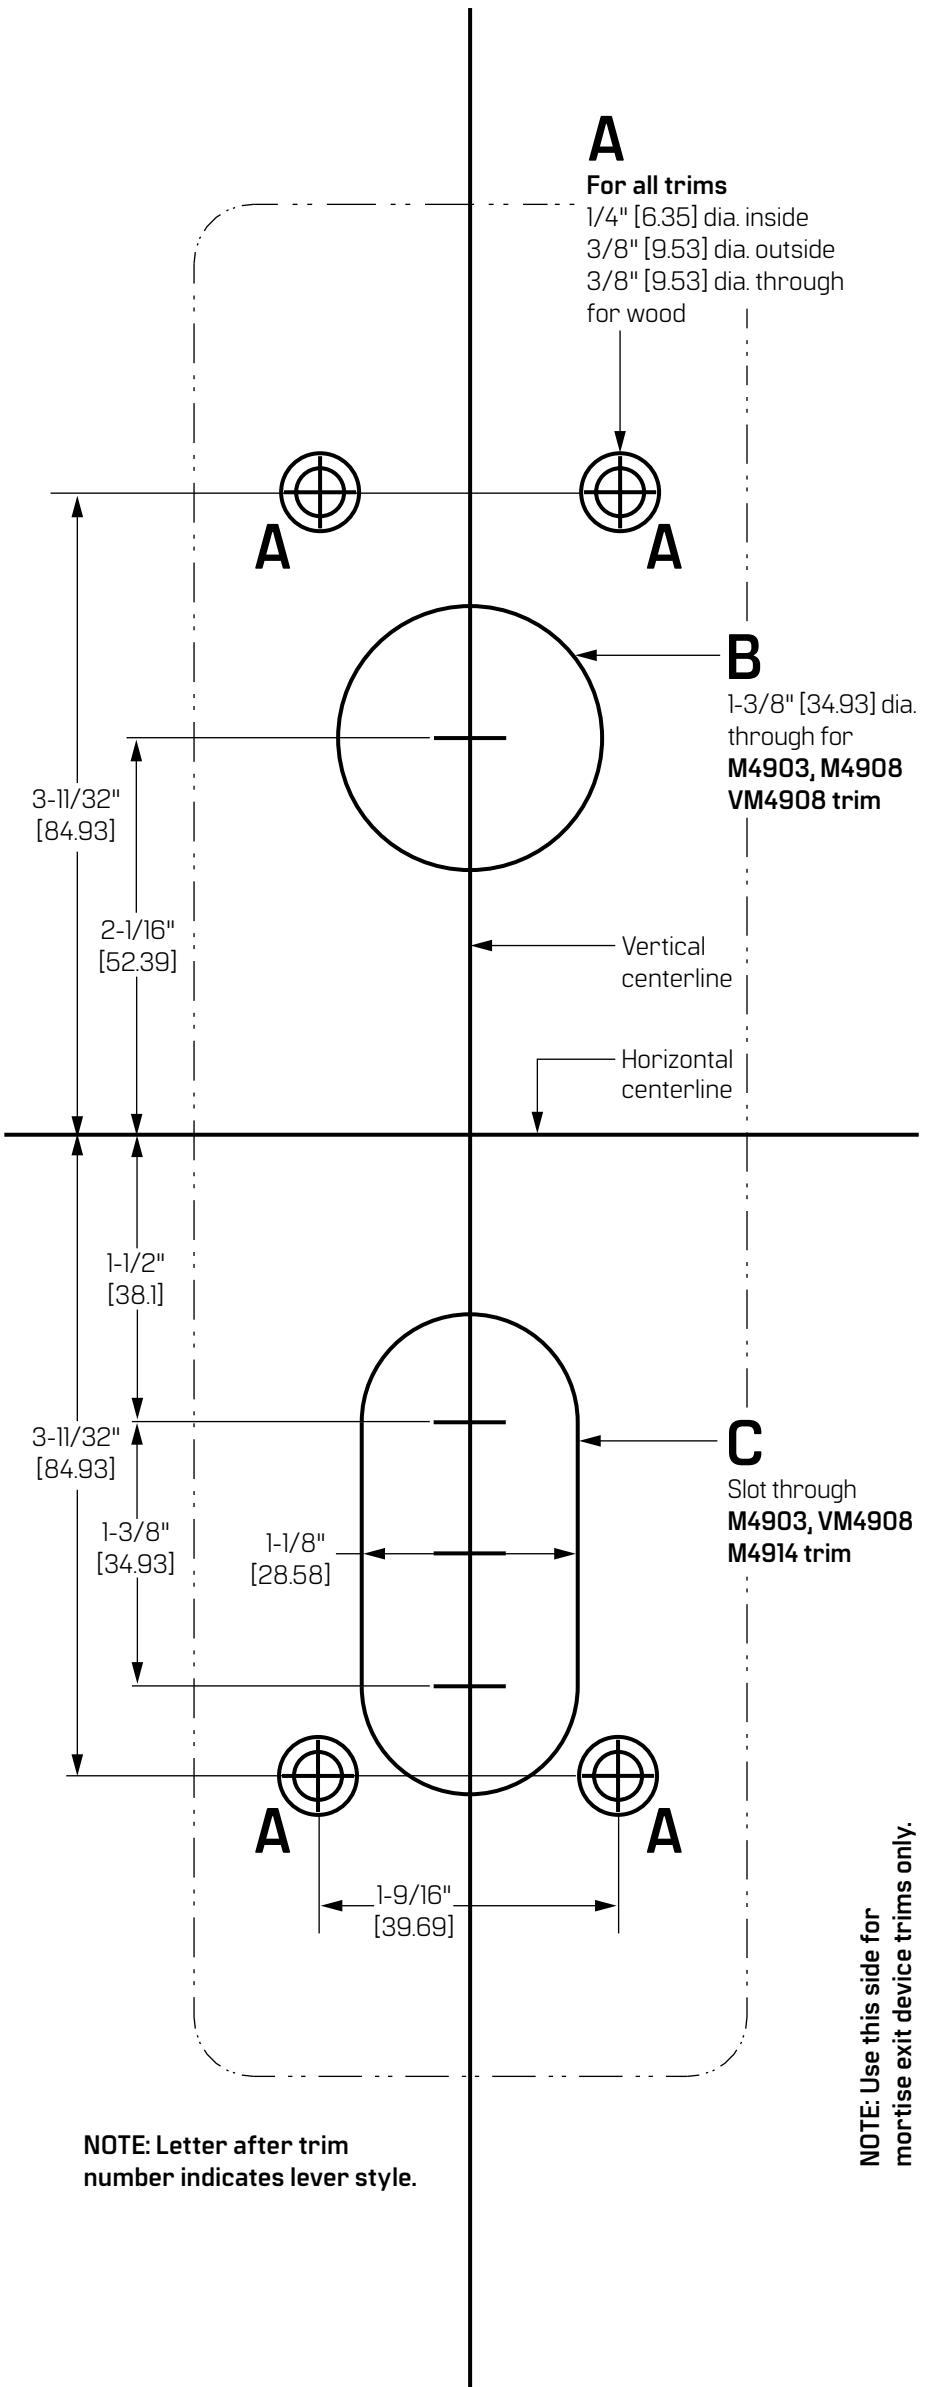

For online instructions, assistance or warranty information:  
Call 1-800-392-5209 or visit <https://dhwsupport.dormakaba.com/hc/en-us>

Verify exactly  
1" [25.4 mm].

Measure scale after printing.  
Template is to scale 1:1, full-size.

Template is to scale 1:1, full-size.