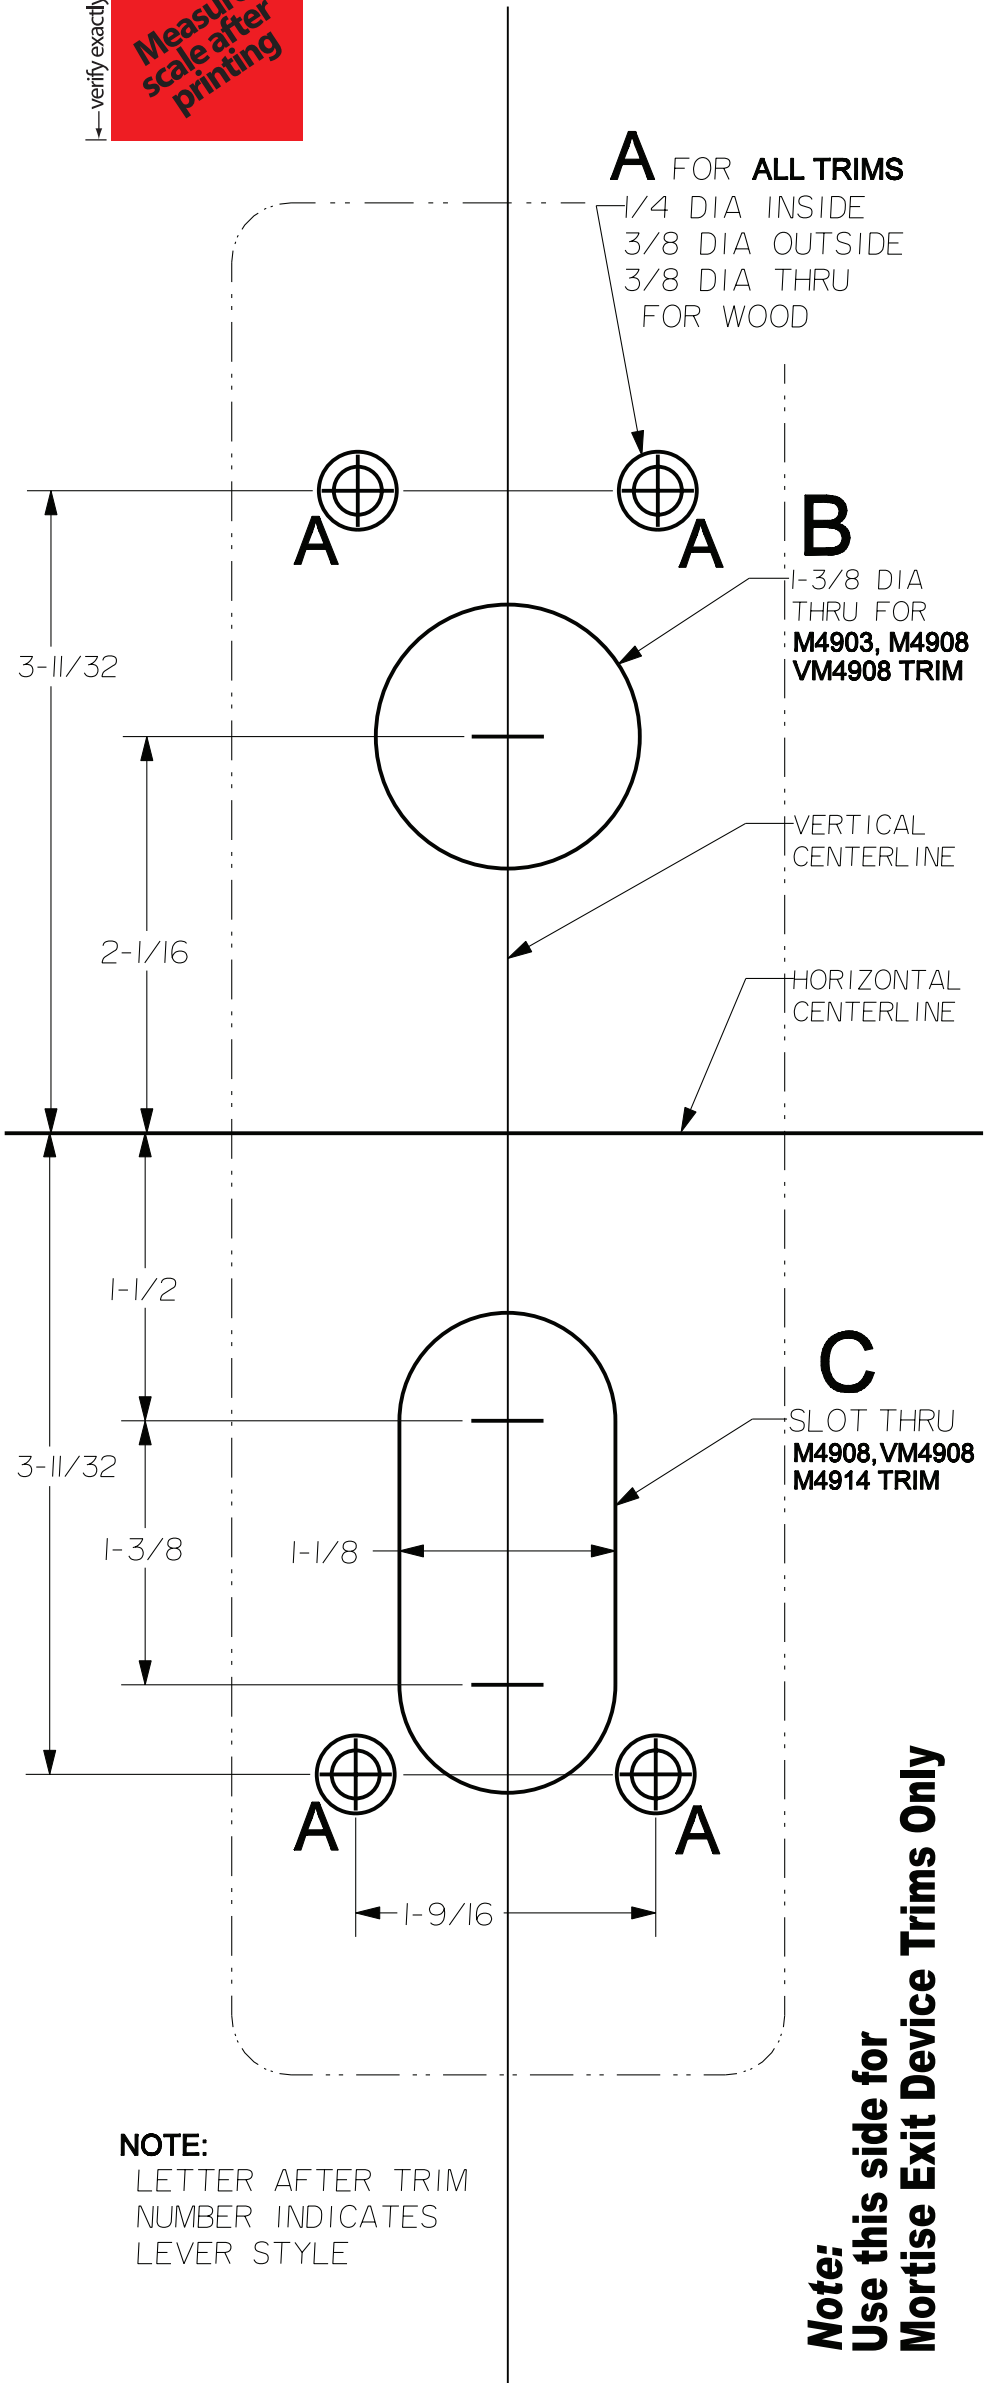

M4900 Series Trim M4903, M4908, VM4908, M4914

Template to scale, 1:1, full size.

verify exactly 1" →
← verify exactly 1" →
Measure scale after printing

Note:
Use this side for
Mortise Exit Device Trims Only