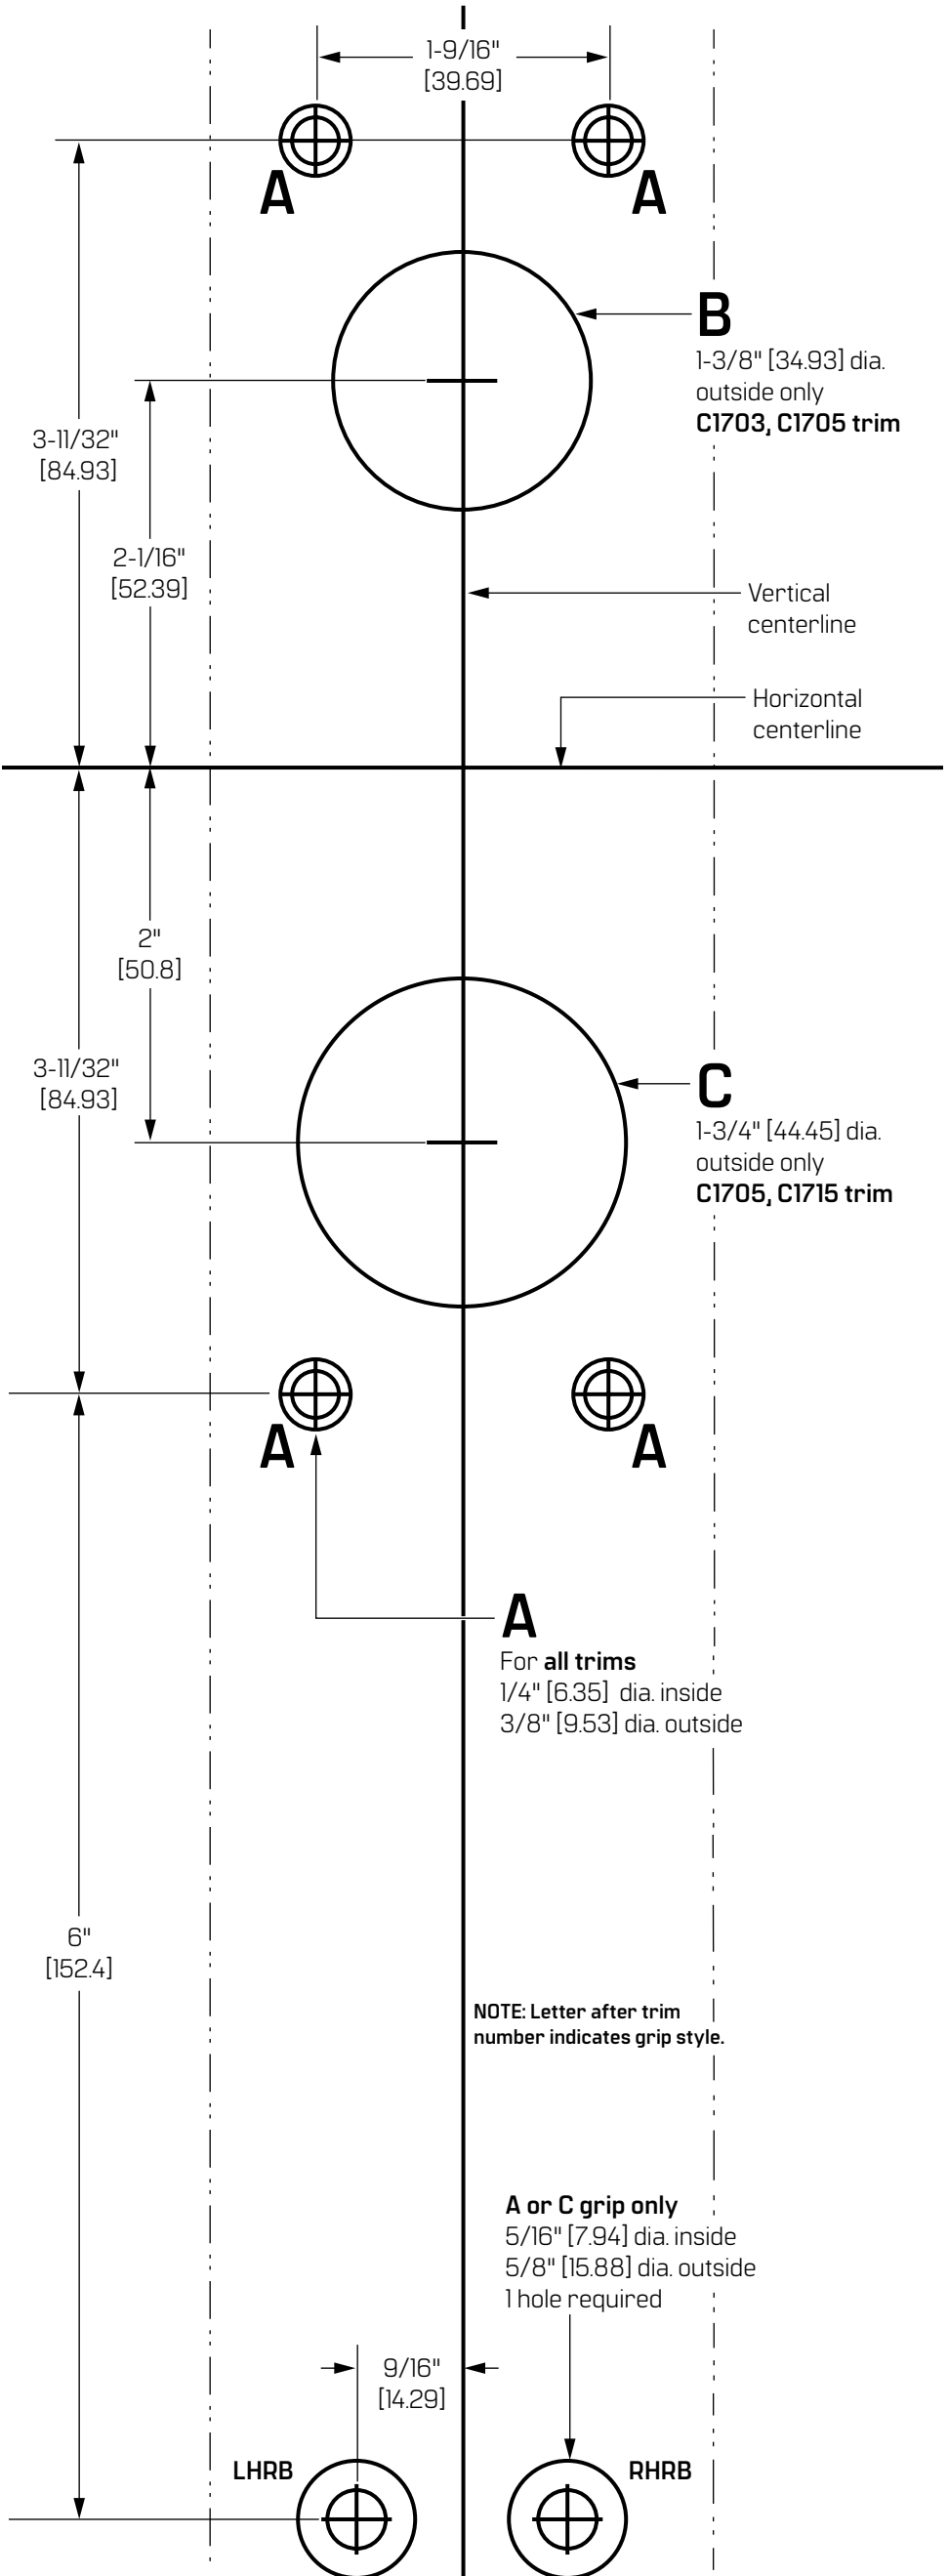

C1700 Series – A and C Grip Trim:
C1702, C1703, C1705, C1715

For online instructions, assistance or warranty information:
 Call 1-800-392-5209 or visit <https://dhwsupport.dormakaba.com/hc/en-us>

**Verify exactly
 1" [25.4 mm].**

Measure scale after printing.
 Template is to scale 1:1, full-size.

Template is to scale 1:1, full-size.